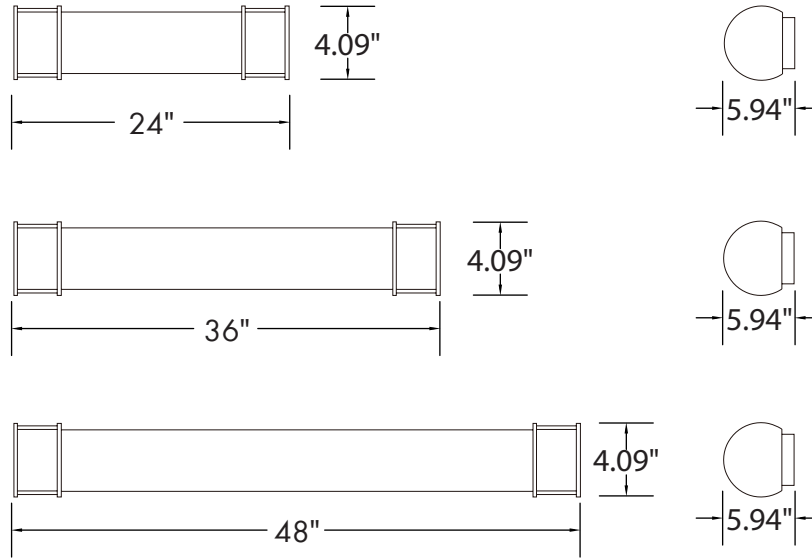

**Optical**

- High Transmission
- White Acrylic Lens
- 270° Beam Angle

**Installation/Mounting**

- Flush Wall Mounted

**Controls**

- Triac Dimming

**Compliance**

- JA8 TITLE 24 Compliant at 90CRI

**DIMENSIONS**

**LUMEN OUTPUT**

SKU	Size (in)	Wattage (W)	Delivered Lumens (lm)	Efficacy (lm/W)
VF-2425-CC-BN	24	25	2000	80
VF-3630-CC-BN	36	30	2400	80
VF-4835-CC-BN	48	35	2800	80