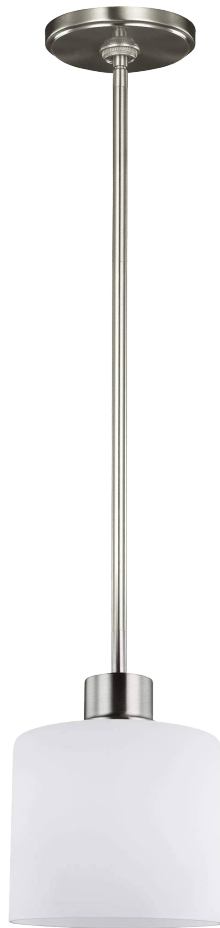

## Zena™ Pendant

Pendant Mount

#### Construction

- Steel with Powder Coated Paint.

#### Finish

- Satin Nickel  
- Brushed Nickel  
- Oil Rubbed Bronze  
- Chrome  
- Black\*  
- White\*

#### Dimensions

- Fixture Dim.: D:  $\phi$ 5.5" x H: 6.42"  
- Canopy Dim: D:  $\phi$ 5"