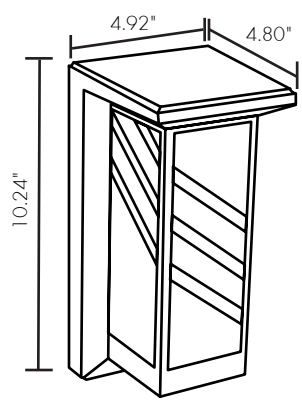

Date:	
Project Name:	
SKU #:	

Selene™ IV Outdoor Wall Mount
Wall Mounted

DIMENSIONS

APPLICATIONS

Exterior Lighting (Landscape, Backyard, Garden, Pathways, Doorways, and Entryways, Etc.)

FEATURES

Construction

Optical

- White PC Lens
- Beam Angle: 270°

Installation/Mounting

- Wall Mounted

Controls

- No Dimming [Standard]

Lumen Output

- 10"/12W: 960lm

Warranty

- 5 Year Warranty
See warranty documentation for more information.

ORDERING INFORMATION **EXAMPLE: SEL4-1012-27-BK**

SEL4			
Series	Size/Wattage	CCT	Finish
SEL4	1012 - 10"/12W	27 - 2700K 30 - 3000K 40 - 4000K 50 - 5000K	BK - Black