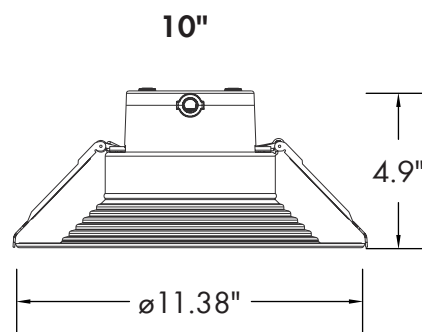

DIMENSIONS

Field Adjustable
Lumen & CCT Switches

Ceiling Cutout

Size	Hole Size
6"	ø6 19/64"
8"	ø8 5/64"
10"	ø8 31/32"

LUMEN OUTPUT

SKU	Size (in)	Wattage (W)	Delivered Lumens (lm)	Efficacy (lm/W)	Delivered Lumens (lm)	Efficacy (lm/W)	Delivered Lumens (lm)	Efficacy (lm/W)
FL-6-L-C-U-D-90CRI	6	12/17/22	1296 [Low]	108	1694 [Med]	99.64	2194 [High]	99.72
FL-8-L-C-U-D-90CRI	8	17/24/30	1871 [Low]	110	2621 [Med]	109	3273 [High]	109
FL-10-L-C-U-D-90CRI	10	22/30/38	2356 [Low]	107	3141 [Med]	104	3892 [High]	102