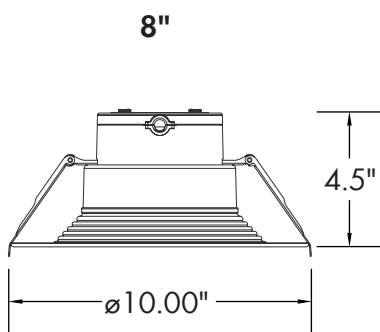

DIMENSIONS

Field Adjustable
Lumen & CCT Switches

Ceiling Cutout

Size	Hole Size
6"	ø6 19/64"
8"	ø8 5/64"
10"	ø8 31/32"

LUMEN OUTPUT

SKU	Size (in)	Wattage (W)	Delivered Lumens (lm)	Efficacy (lm/W)	Delivered Lumens (lm)	Efficacy (lm/W)	Delivered Lumens (lm)	Efficacy (lm/W)
FL-6-L-C-U-D-90CRI	6	12/17/22	1296 [Low]	108	1694 [Med]	99.64	2194 [High]	99.72
FL-8-L-C-U-D-90CRI	8	17/24/30	1871 [Low]	110	2621 [Med]	109	3273 [High]	109
FL-10-L-C-U-D-90CRI	10	22/30/38	2356 [Low]	107	3141 [Med]	104	3892 [High]	102