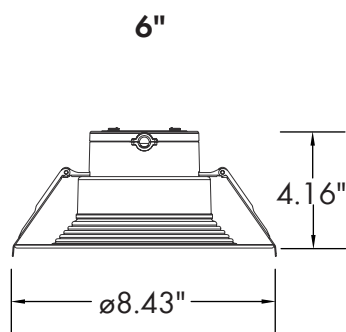

DIMENSIONS

Field Adjustable
Lumen & CCT Switches

Ceiling Cutout

Size	Hole Size
6"	ø6 19/64"
8"	ø8 5/64"
10"	ø8 31/32"

LUMEN OUTPUT

SKU	Size (in)	Wattage (W)	Delivered Lumens (lm)	Efficacy (lm/W)	Delivered Lumens (lm)	Efficacy (lm/W)	Delivered Lumens (lm)	Efficacy (lm/W)
FL-6-L-C-U-D-90CRI	6	12/17/22	1296 [Low]	108	1694 [Med]	99.64	2194 [High]	99.72
FL-8-L-C-U-D-90CRI	8	17/24/30	1871 [Low]	110	2621 [Med]	109	3273 [High]	109
FL-10-L-C-U-D-90CRI	10	22/30/38	2356 [Low]	107	3141 [Med]	104	3892 [High]	102