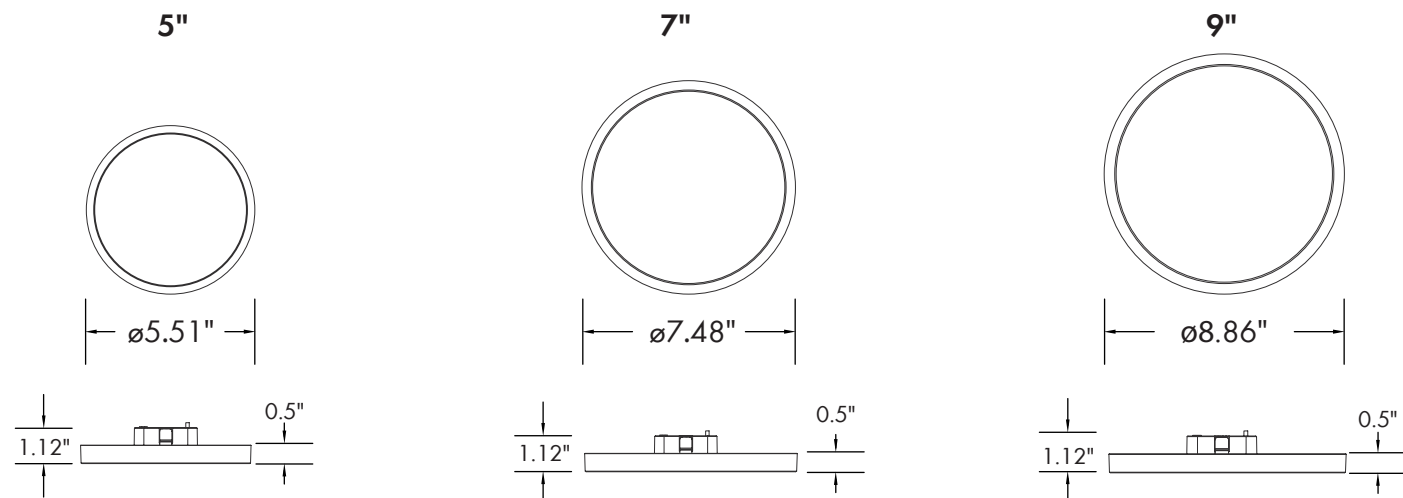

Lumen Output

- 5"/10W: 650lm
- 7"/15W: 1,127lm
- 9"/18W: 1,240lm

Warranty

- 5 Year Warranty
See warranty documentation for more information.

ORDERING INFORMATION **EXAMPLE: 880510-R-5CCT**

88			
Round Panel	Size/Wattage	Shape/Type	CCT
88	0510 - 5"/10W 0715 - 7"/15W 0918 - 9"/18W	R - Round	5CCT - 2700K/3000K/3500K/4000K/5000K

Trim Finish Options

8905-R (5" Trim)	BK (Black)
8907-R (7" Trim)	BN (Brushed Nickel)
8909-R (9" Trim)	BZ (Bronze)

[Choose Trim Size and Finish Example: 8905-R-BK]

DIMENSIONS

LUMEN OUTPUT

SKU	Size (in)	Wattage (W)	(2700K)		(3000K)		(3500K)		(4000K)		(5000K)	
			Delivered Lumens (lm)	Efficacy (lm/W)	Delivered Lumens (lm)	Efficacy (lm/W)	Delivered Lumens (lm)	Efficacy (lm/W)	Delivered Lumens (lm)	Efficacy (lm/W)	Delivered Lumens (lm)	Efficacy (lm/W)
880510-R-5CCT	5	10	525	52.5	551	55.1	596	59.6	650	65	578	57.8
880715-R-5CCT	7	15	980	65	1044	69	1090	72	1127	75	1072	71
880918-R-5CCT	9	18	1042	57	1129	62	1214	67	1240	68	1179	65