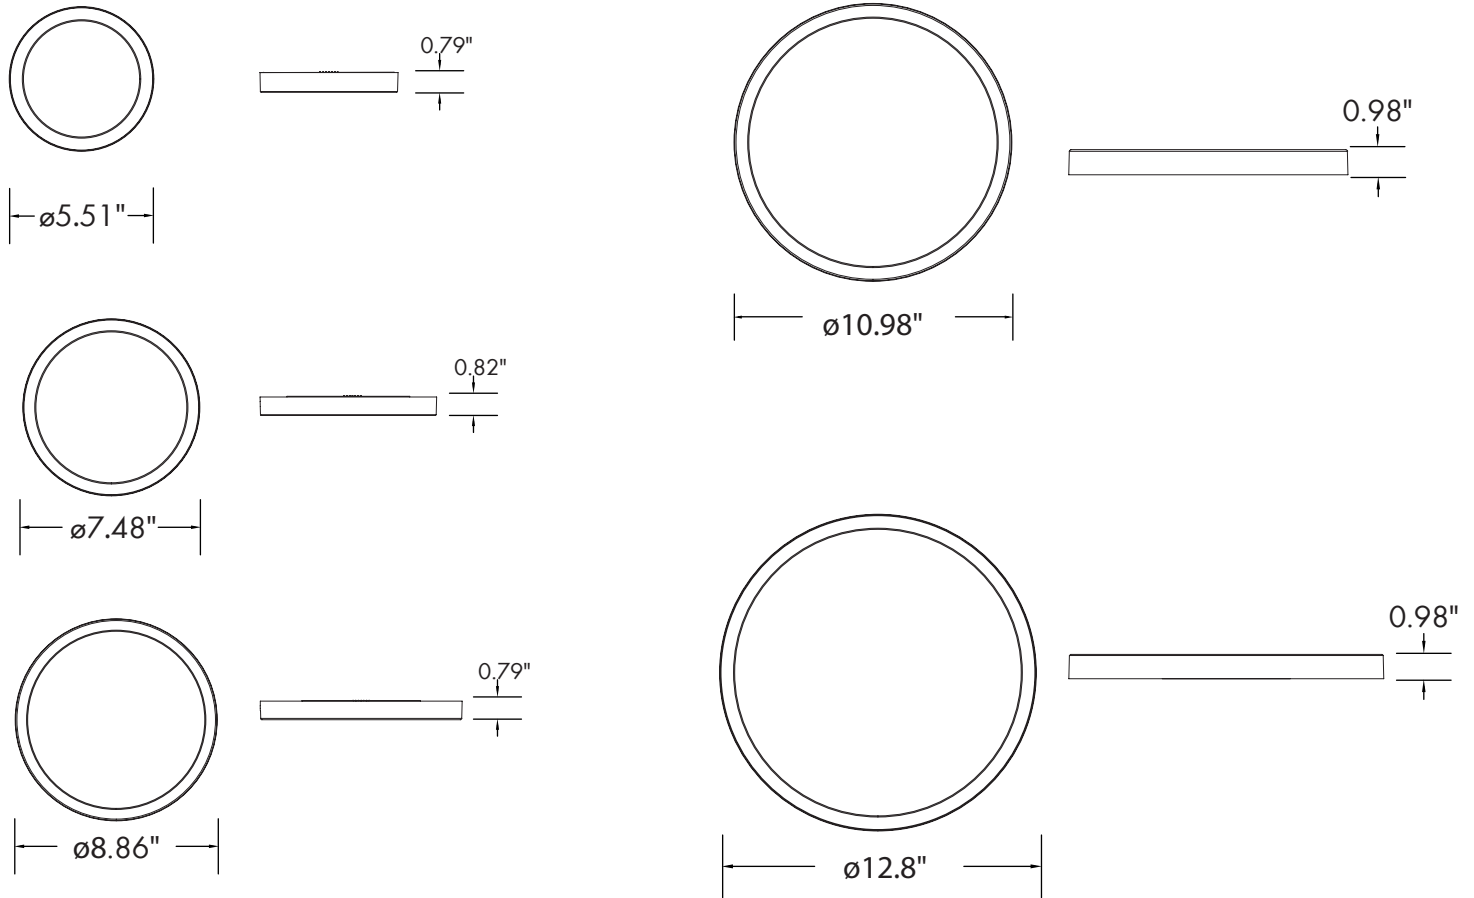

Lumen Output

- 5"/10W: 710lm
- 7"/15W: 1,241lm
- 9"/18W: 1,460lm
- 11"/21W: 2,156lm
- 13"/24W: 2,431lm

Warranty

- 5 Year Warranty
See warranty documentation for more information.

ORDERING INFORMATION **EXAMPLE: 880510-R3-5CCT**

88			
Round Panel	Size/Wattage	Shape/Type	CCT
88	0510 - 5"/10W 0715 - 7"/15W 0918 - 9"/18W 1121 - 11"/21W 1324 - 13"/24W	R3 - Round	5CCT - 2700K/3000K/3500K/4000K/5000K

Trim Finish Options	
8805-R3 (5" Trim)	BK (Black)
8807-R3 (7" Trim)	BN (Brushed Nickel)
8809-R3 (9" Trim)	BZ (Bronze)
8811-R3 (11" Trim)	
8813-R3 (13" Trim)	

[Choose Trim Size and Finish Example: 8805-R3-BK]

DIMENSIONS

LUMEN OUTPUT

SKU	Size (in)	Wattage (W)	(2700K)		(3000K)		(3500K)		(4000K)		(5000K)	
			Delivered Lumens (lm)	Efficacy (lm/W)	Delivered Lumens (lm)	Efficacy (lm/W)	Delivered Lumens (lm)	Efficacy (lm/W)	Delivered Lumens (lm)	Efficacy (lm/W)	Delivered Lumens (lm)	Efficacy (lm/W)
880510-R3-5CCT	5	10	668	66.8	671	67.1	693	69.3	710	71.0	688	68.8
880715-R3-5CCT	7	15	1186	79.06	1201	80.06	1223	84.53	1241	82.7	1215	81
880918-R3-5CCT	9	18	1389	77.16	1409	78.27	1437	79.83	1460	81.11	1426	65
881121R3-5CCT	11	21	2016	96	2037	97	2079	99	2156	102.66	2108	100.38
881324-R3-5CCT	13	24	2386	99.41	2405	100.20	2427	101.12	2431	101.29	2419	100.79