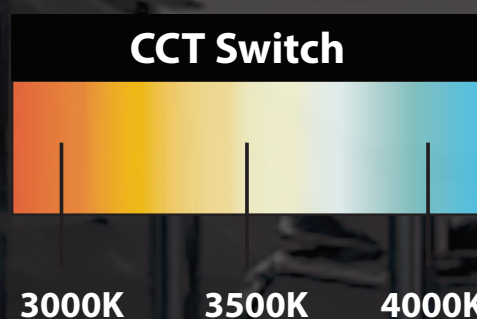

## Linear Edgelit Luminaire

- Available in 4" and 6" apertures for a slim, modern appearance in grid ceilings
- Premium LGP and visual comfort lensing provides a clean and even illumination
- Selectable CCT between 3000K/3500K/4000K ensures fitness for purpose