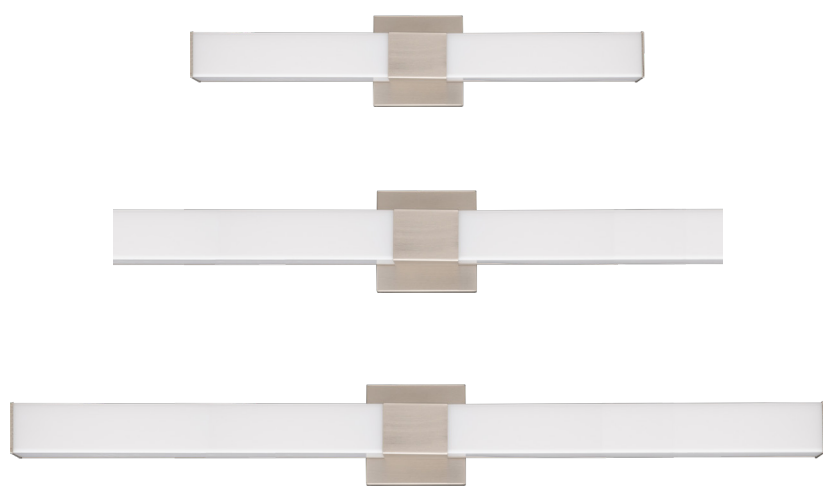

Date:	
Project Name:	
SKU #:	

**Modern Vanity Square**  
Wall Mounted

**APPLICATIONS**

Bathroom, Bedroom, Dressing Room, Etc

**FEATURES**

**Construction**

- Die-formed Cold-Rolled Steel
- Powder Coated Paint

**Optical**

- Acrylic Diffuser
- 150° Beam Angle

**Installation/Mounting**

- Wall Mounted

**Controls**

- Triac Dimming

**Compliance**

- JA8 TITLE 24 Compliant