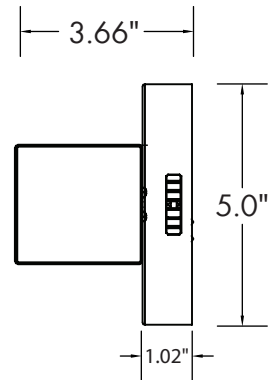

## DIMENSIONS

## LUMEN OUTPUT

SKU	Size (in)	Wattage (W)	Delivered Lumens (lm)	Efficacy (lm/W)
MVS-24-24-C-XX	24	24	1500	62
MVS-36-30-C-XX	36	30	2000	67
MVS-48-38-C-XX	48	38	2800	73