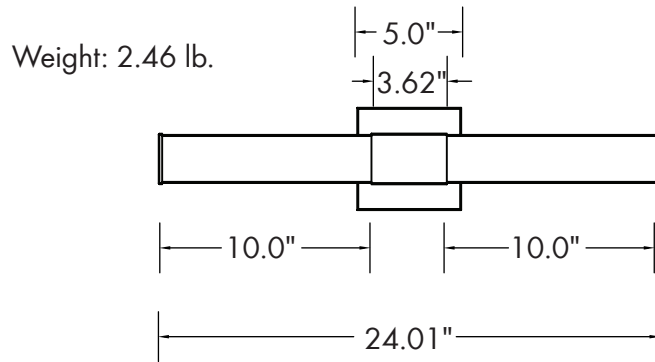

**Lumen Output**

- 2'/24W: 1,500lm
- 3'/30W: 2,000lm
- 4'/38W: 2,800lm

**Warranty**

- 5 Year Warranty
- See warranty documentation for more information.

**ORDERING INFORMATION** **EXAMPLE: MVS-24-24-C-BN**

MVS				
Series	Size	Wattage	CCT	Finish
MVS	24 - 24" 36 - 36" 48 - 48"	24 - 24W 30 - 30W 38 - 38W	C - 2700K/3000K/3500K/4000K/5000K	BN - Brushed Nickel BK - Black

## DIMENSIONS

## LUMEN OUTPUT

SKU	Size (in)	Wattage (W)	Delivered Lumens (lm)	Efficacy (lm/W)
MVS-24-24-C-XX	24	24	1500	62
MVS-36-30-C-XX	36	30	2000	67
MVS-48-38-C-XX	48	38	2800	73