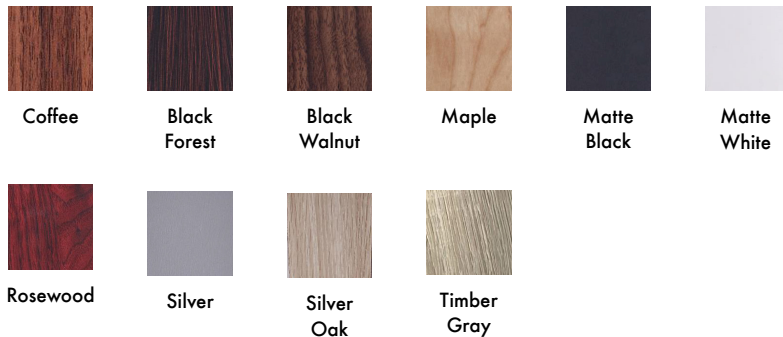

BLADE FINISH

APPLICATIONS

Master Bedroom, Kids Room, Living Room / Great Room, Fitness Room, Bonus Room / Game Room, Kitchen, Office, Laundry Room, Bedroom, Guest Bedroom

FEATURES

Construction

Housing Material: Metal

Housing Finish:

- Matte Black
- Matte White
- Bronze
- Oil Rubbed Bronze*
- Satin Nickel*
- Brushed Nickel*

Blade Material: 3 Plywood Blades or 4 Plywood Blades [Option]

Blade Finish:

- Coffee
- Black Forest
- Black Walnut
- Maple
- Matte Black
- Matte White
- Rosewood
- Silver
- Silver Oak
- Timber Gray

Blade Pitch: 10.5°

Lens/Shade Material: PC

Fan Diameter: 52"

Light Source: Integated 19W, 1600lm, [3000K], 90CRI or No Light Kit [Option]

Mounting: Pendant or Surface Mounted

Downrod Length: 6"

Motor: AC Premium Silicon Steel Motor [153 x 13 mm], Reversible 3-Speed

Electrical

Input Voltage: 120VAC

Dimmable: Yes [With Light Kit]

Controls: Wall Control, Pull Chain, or Remote Control

Performance

Energy Use Average: 34W [3 Blades]

Airflow Weighted-Average: 3033 CFM

Airflow [High]: 4902 CFM

Efficiency: 89 CFM/W

RPM/Low: 79-82 [0.21A, 12.58W]

RPM/High: 181-182 [0.44A, 52.82W]

Energy Use Average: 34W [4 Blades]

Airflow Weighted-Average: 2997 CFM

Airflow [High]: 4902 CFM

Efficiency: 89 CFM/W

RPM/Low: 80-83 [0.22A, 12.84W]

RPM/High: 181-182 [0.44A, 52.32W]

Warranty

- 1 Year Warranty [Light Kit]

- 5 Year Warranty [Motor]

See warranty documentation for more information.

ORDERING INFORMATION

EXAMPLE: OR-52-MW-3-MW-1D-PM-WC

Series	Size	Housing Finish	Blades	Blades Finish	Light Source	Mounting	Controls
OR	52 - 52"	MW - Matte White MB - Matte Black BZ - Bronze OB - Oil Rubbed Bronze* SN - Satin Nickel* BN - Brushed Nickel*	3 - 3 Blades 4 - 4 Blades	CF - Coffee BF - Black Forest BW - Black Walnut MA - Maple MB - Matte Black MW - Matte White RW - Rosewood SL - Silver SO - Silver Oak TG - Timber Gray	1D - Disk Light NL - No Light Kit	PM - Pendant Mount SM - Surface Mount	WC - Wall Control RC - Remote Control PC - Pull Chain