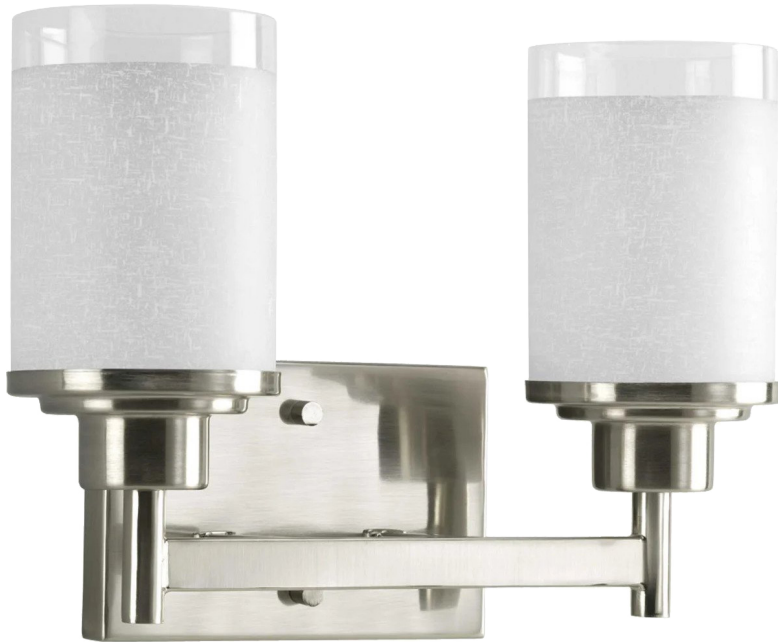

Date:	
Project Name:	
SKU #:	

Roy™ Vanity II

Wall Mounted

APPLICATIONS

Residential, Multi-Family Complex

FEATURES

Construction

- Steel with Powder Coated Paint.

Finish

- Satin Nickel
- Antique Bronze

Electrical & Technical

- Input Voltage: 120V
- Input Frequency: 60Hz
- CCT: Determined by bulb
- 2 x E26 Medium Base [A19 Bulb]
- Max Wattage Per Base is 100W
[Bulb not provided]
- Damp Location Rated

Optical

- Glass Shades

Installation/Mounting

- Wall Mounted

Controls

- No Dimming

Compliance

- JA8 TITLE 24 Compliant
[With qualified bulbs]
- Energy Star
[With qualified bulbs]

Lumen Output

• Determined by bulb placed in base

Warranty

- 5 Year Warranty
See warranty documentation for more information.

ORDERING INFORMATION

EXAMPLE: ROY-VN-2A19-139-SN

ROY-VN			
Series	Quantity/Bulb Type	Size	Finish
ROY-VN	2A19 - 2 Light/A19 Bulb	139 - W: 13" x H: 9.5"	SN - Satin Nickel AB - Antique Bronze