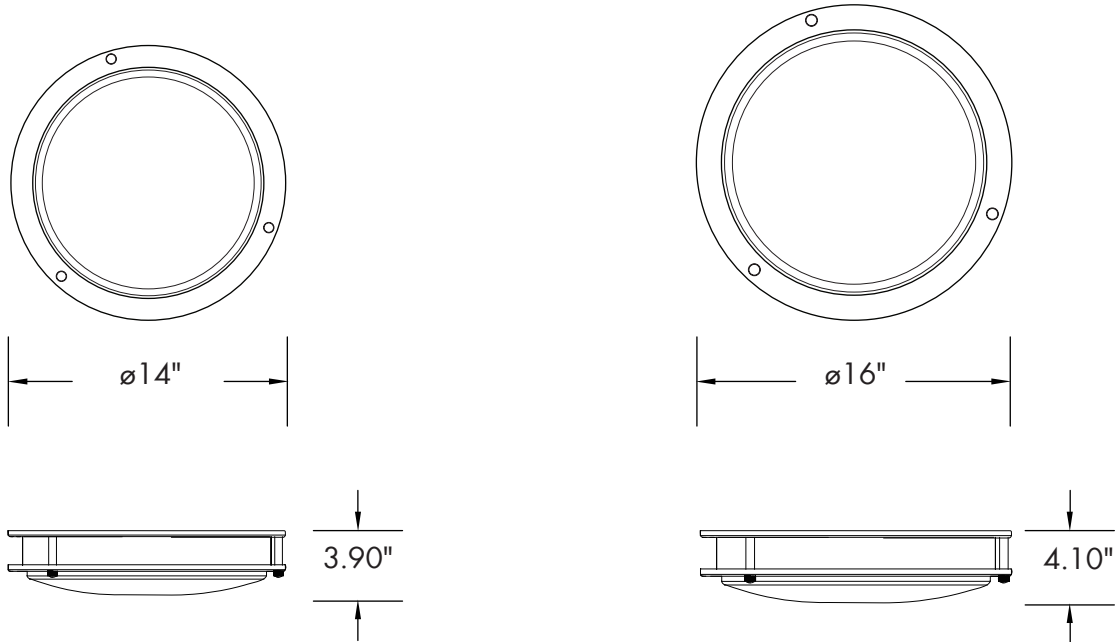

**Warranty**

- 5 Year Warranty
- See warranty documentation for more information.

**ORDERING INFORMATION** **EXAMPLE: DRRC-14WS-CC-SN**

DRRC				
Series	Size/Wattage	CCT	Finish	CRI
DRRC	14WS - 14":14W/18W/25W 16WS - 16":14W/18W/25W	CC - 3000K/4000K/5000K	BN - Brushed Nickel BK - Black* WH - White* OB - Oil Rubbed Bronze*	90CRI [Option]

DIMENSIONS

LUMEN OUTPUT

SKU	Size (in)	Wattage (W)	Delivered Lumens (lm)	Efficacy (lm/W)	Delivered Lumens (lm)	Efficacy (lm/W)	Delivered Lumens (lm)	Efficacy (lm/W)
DRRC-14WS-CC-XX	14	14W/18W/25W	980 (14W)	70	1260 (18W)	70	1750 (25W)	70
DRRC-16WS-CC-XX	16	14W/18W/25W	980 (14W)	70	1260 (18W)	70	1750 (25W)	70