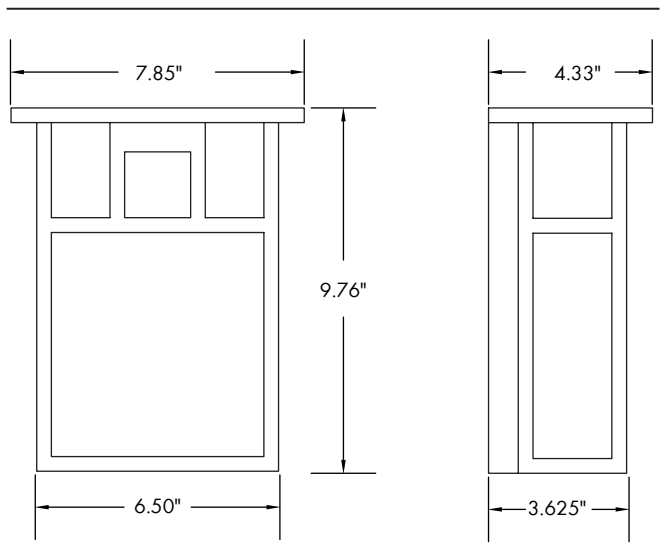

Date:	
Project Name:	
SKU #:	

**Decorative Outdoor Wall Mount Fixture**  
Flush Mount Wall Light

**DIMENSIONS**

Weight: 2.43 lb.

**APPLICATIONS**

Exterior Lighting (Landscape, Backyard, Garden, Pathways, Doorway, and Entryway, Etc.)

**Optical**

- White PC Lens

**Controls**

- Triac Dimming [Standard]
- Photocell [Included]

**Installation/Mounting**

- Flush Wall Mounted

**Lumen Output**

- 10"/14W: 950lm

**Warranty**

- 5 Year Warranty  
See warranty documentation for more information.

**ORDERING INFORMATION** **EXAMPLE: ODWM-1014-C-BK-PH**

ODWM				
Series	Size/Wattage	CCT	Finish	Controls
ODWM	1014 - 9.76"/14W	C - 2700K/3000K/3500K/4000K/5000K	BK - Black	PH - Photocell