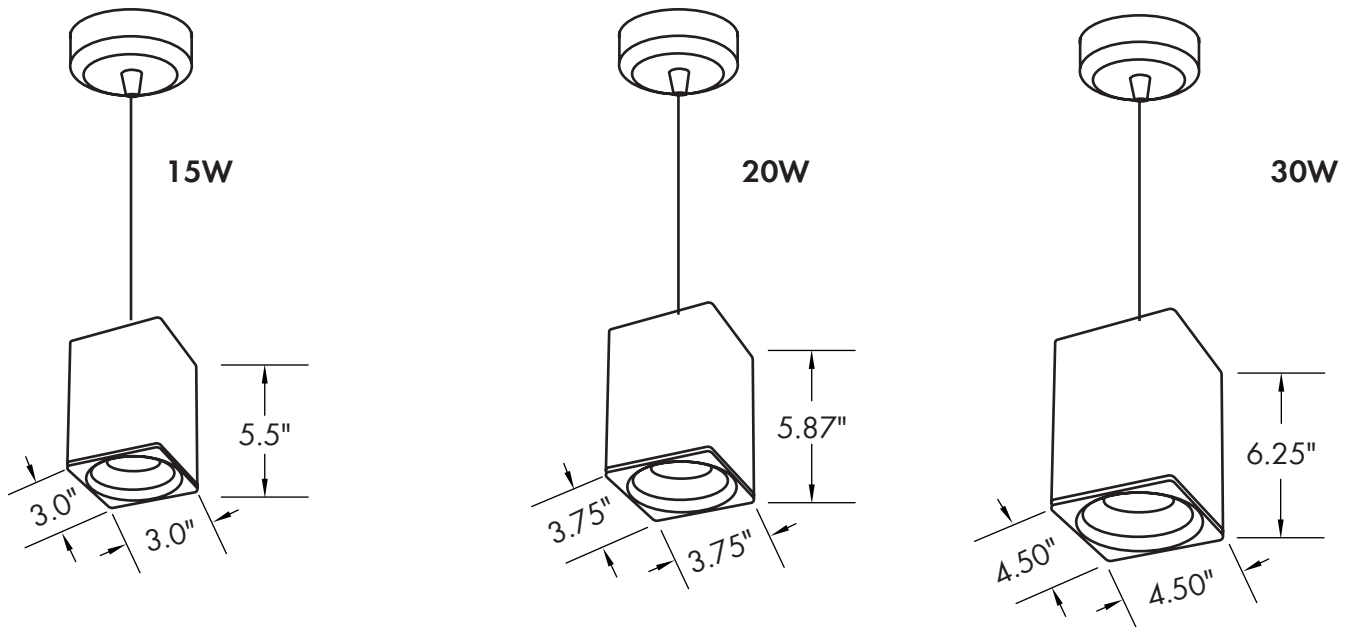

**Installation/Mounting**

- Pendant Mount:
  - 3.3' Cable [Standard]
  - 3.3' Stem [Standard] [Custom Length\*]
- Surface Mount

**Controls**

- Triac Dimming [Option]
- 0-10 Dimming [Option]

**Warranty**

- 5 Year Warranty  
See warranty documentation for more information.

**Lumen Output**

- 15W: 1,200lm
- 20W: 1,600lm
- 30W: 2,400lm

**HOUSING FINISHES**

**REFLECTOR FINISHES**

**ORDERING INFORMATION** **EXAMPLE: HXS-0305-15-30-15-D-BK-WH-CM**

Series	Size	Wattage	CCT	Beam Angle	Dimming	Finish	Reflector	Mounting Option
HXS	0305 - L: 3" x W: 3" x H: 5"	15 - 15W	27 - 2700K	15 - 15°	D - Triac Dimming D1 - 0-10V Dimming	BK - Black WH - White	BK - Black WH - White SV - Silver	CM - Cable Mount [3.3'] ST - Stem Mount [3.3'] SM - Surface Mount
	0306 - L: 3" x W: 3" x H: 5"	20 - 20W	30 - 3000K	30 - 30°				
	0406 - L: 4" x W: 4" x H: 6"	30 - 30W	35 - 3500K 40 - 4000K	45 - 45°				

**DIMENSIONS**

**Pendant Mount**

**Surface Mount**

**LUMEN OUTPUT**

SKU	Size [LxWxH] (in)	Wattage (W)	Delivered Lumens (lm)	Efficacy (lm/W)
HXS-0305-15-30-15-D-BK-WH-XX	3 x 3 x 5.5	15	1200	80
HXS-0306-20-30-15-D-BK-WH-XX	3.75 x 3.75 x 5.8	20	1600	70
HXS-0406-30-30-15-D-BK-WH-XX	4.5 x 4.5 x 6	30	2400	80