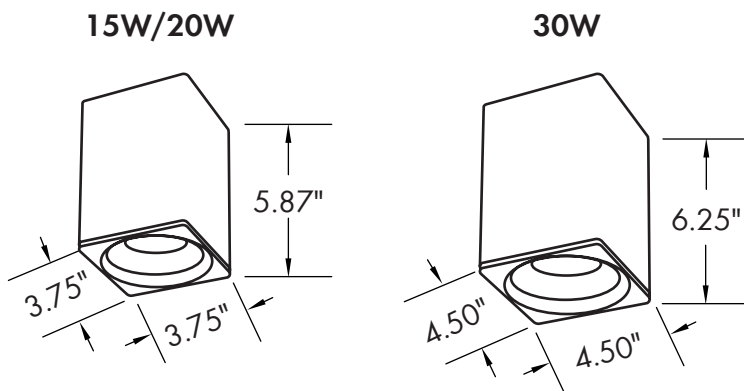

**Installation/Mounting**

- Pendant Mount:
  - 3.3' Cable [Standard]
  - 3.3' Stem [Standard] [Custom Length\*]
- Surface Mount

**Controls**

- Triac Dimming [Option]
- 0-10 Dimming [Option]

**Warranty**

- 5 Year Warranty  
See warranty documentation for more information.

**Lumen Output**

- 15W: 1,200lm
- 20W: 1,600lm
- 30W: 2,400lm

**HOUSING FINISHES**

**REFLECTOR FINISHES**

**ORDERING INFORMATION** **EXAMPLE: HXS-0305-15-30-15-D-BK-WH-CM**

Series	Size	Wattage	CCT	Beam Angle	Dimming	Finish	Reflector	Mounting Option
HXS	0305 - L: 3" x W: 3" x H: 5"	15 - 15W	27 - 2700K	15 - 15°	D - Triac Dimming D1 - 0-10V Dimming	BK - Black WH - White	BK - Black WH - White SV - Silver	CM - Cable Mount [3.3'] ST - Stem Mount [3.3'] SM - Surface Mount
	0306 - L: 3" x W: 3" x H: 5"	20 - 20W	30 - 3000K	30 - 30°				
	0406 - L: 4" x W: 4" x H: 6"	30 - 30W	35 - 3500K 40 - 4000K	45 - 45°				

**DIMENSIONS**

**Pendant Mount**

**Surface Mount**

**LUMEN OUTPUT**

SKU	Size [LxWxH] (in)	Wattage (W)	Delivered Lumens (lm)	Efficacy (lm/W)
HXS-0305-15-30-15-D-BK-WH-XX	3 x 3 x 5.5	15	1200	80
HXS-0306-20-30-15-D-BK-WH-XX	3.75 x 3.75 x 5.8	20	1600	70
HXS-0406-30-30-15-D-BK-WH-XX	4.5 x 4.5 x 6	30	2400	80