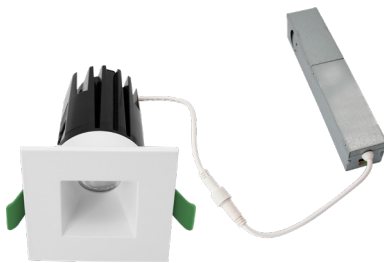

Date:	
Project Name:	
SKU #:	

ICON S1™
Icon Series Square Downlight 1"

SBT - Square Baffled Trim

STL - Square Trimless

APPLICATIONS

Residential, Commercial, Multi-Family

FEATURES

Construction

Lumen Output

• 1"/7W: 500lm

Warranty

- 5 Year Warranty
See warranty documentation for more information.

ORDERING INFORMATION **EXAMPLE: ICON-S-1-7-5C-24-SBT-WH**

Series	Size	Wattage	CCT	Beam Angle	Trim Type	Trim Finish	Options
ICON-S	1 - 1"	7 - 7W	5C - 2700K/3000K/ 3500K/4000K/5000K	24 - 24° 38 - 38° 60 - 60°	SBT - Square Baffled Trim STL - Square Trimless	BK - Black WH - White	ICON-S-NC [New Construction Plate W/ Hanger Bar] ICON-S-NC-TL [New Construction Plate W/ Hanger Bar] FLEX-4 [4' Flexible Connector] FLEX-6 [6' Flexible Connector] FLEX-10 [10' Flexible Connector] FLEX-20 [20' Flexible Connector]

DIMENSIONS

LUMEN OUTPUT

SKU	Size (in)	Wattage (W)	Delivered Lumens (lm)	Efficacy (lm/W)
ICON-S-1-7-5C-38-SBT-WH	1	7	500	71

ACCESSORIES

Square Baffled Trim
[SBT]

Square Trimless
[STL]

New Construction Kit
W/ Hanger Bar
2"/3"/3.5"/4"
[ICON-S-NC]

New Construction Kit
W/ Hanger Bar
[For Trimless]
1"/3.5"/4"/5"/6"
[ICON-S-NC-TL]

COMPLETED PRODUCT

ICON S1™
Square Baffled Trim

ICON S1™
Square Trimless