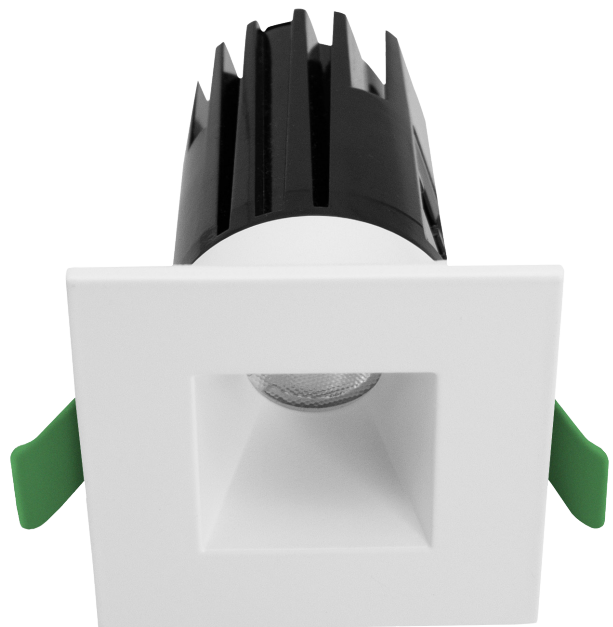

Date:	
Project Name:	
SKU #:	

ICON S1™
Icon Series Square Downlight 1"

SBT - Square Baffled Trim

STL - Square Trimless

APPLICATIONS

Residential, Commercial, Multi-Family

FEATURES

Construction

- Aluminum Housing

Finish

- White
- Black Trim [Option]

Electrical & Technical

- Input Voltage: 120VAC
- Input Frequency: 60Hz
- Projected Life: L70 > 50,000 hrs
- PF: >0.9
- CRI: >90
- THD: <20%
- CCT Selectable: 2700K/3000K/3500K/
4000K/5000K
- Operating Temp.: -4°F ~ 104°F
- Wet Location Rated
- IC Air-Tight Rated

Optical

- White PC Lens
- Available Beam Angles:
- 24°
- 38°
- 60°

Installation/Mounting

- Spring Clip Mount [W/Trim]
- Flush to Ceiling [Trimless]

Controls

- Triac Dimming

Compliance

- JA8 TITLE 24 Compliant

Lumen Output

• 1"/7W: 500lm

Warranty

- 5 Year Warranty
See warranty documentation for more information.

ORDERING INFORMATION **EXAMPLE: ICON-S-1-7-5C-24-SBT-WH**

Series	Size	Wattage	CCT	Beam Angle	Trim Type	Trim Finish	Options
ICON-S	1 - 1"	7 - 7W	5C - 2700K/3000K/ 3500K/4000K/5000K	24 - 24° 38 - 38° 60 - 60°	SBT - Square Baffled Trim STL - Square Trimless	BK - Black WH - White	ICON-S-NC [New Construction Plate W/ Hanger Bar] ICON-S-NC-TL [New Construction Plate W/ Hanger Bar] FLEX-4 [4' Flexible Connector] FLEX-6 [6' Flexible Connector] FLEX-10 [10' Flexible Connector] FLEX-20 [20' Flexible Connector]