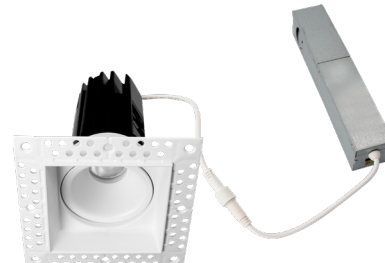

ICON S1™
Square Trimless