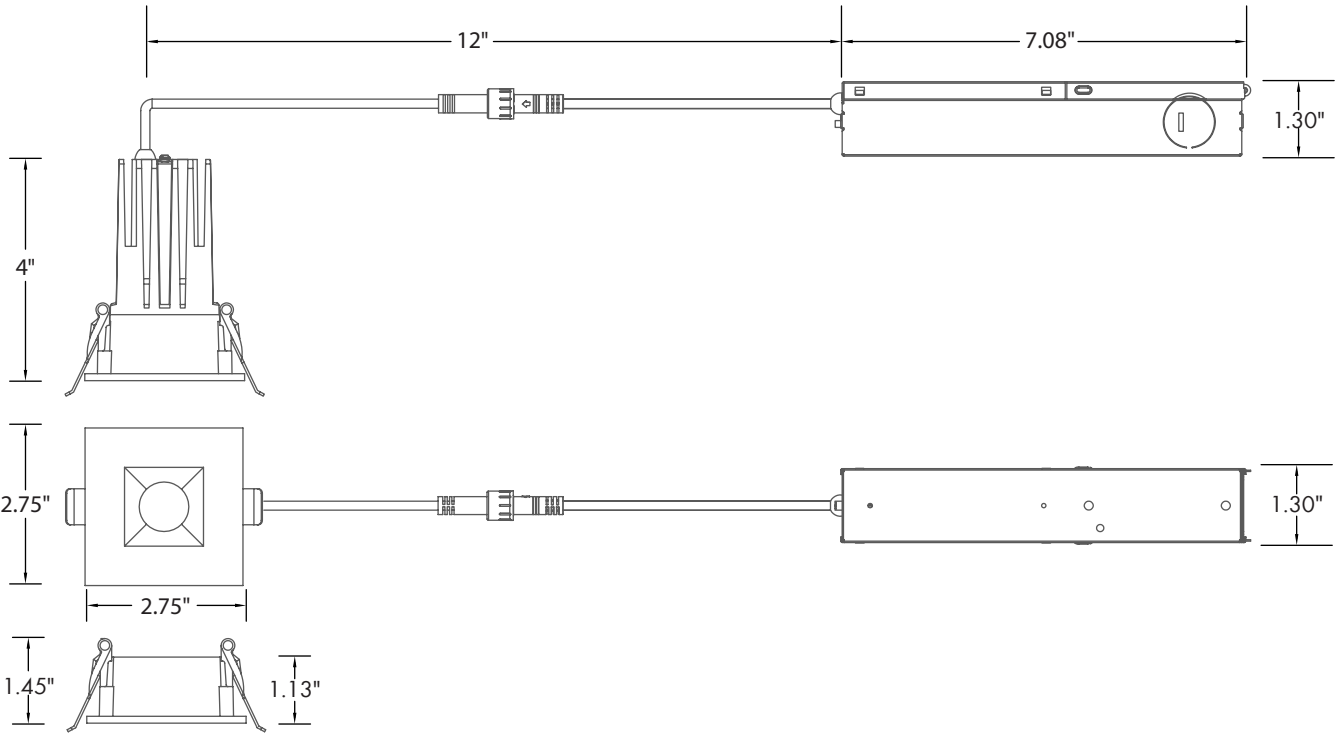

Date:	
Project Name:	
SKU #:	

ICON S1™
Icon Series Square Downlight 1"

SBT - Square Baffled Trim

STL - Square Trimless

APPLICATIONS

Residential, Commercial, Multi-Family

FEATURES

Construction

Lumen Output

• 1"/7W: 500lm

Warranty

- 5 Year Warranty
See warranty documentation for more information.

ORDERING INFORMATION **EXAMPLE: ICON-S-1-7-5C-24-SBT-WH**

Series	Size	Wattage	CCT	Beam Angle	Trim Type	Trim Finish	Options
ICON-S	1 - 1"	7 - 7W	5C - 2700K/3000K/ 3500K/4000K/5000K	24 - 24° 38 - 38° 60 - 60°	SBT - Square Baffled Trim STL - Square Trimless	BK - Black WH - White	ICON-S-NC [New Construction Plate W/ Hanger Bar] ICON-S-NC-TL [New Construction Plate W/ Hanger Bar] FLEX-4 [4' Flexible Connector] FLEX-6 [6' Flexible Connector] FLEX-10 [10' Flexible Connector] FLEX-20 [20' Flexible Connector]

DIMENSIONS

LUMEN OUTPUT

SKU	Size (in)	Wattage (W)	Delivered Lumens (lm)	Efficacy (lm/W)
ICON-S-1-7-5C-38-SBT-WH	1	7	500	71

ACCESSORIES

Square Baffled Trim
[SBT]

Square Trimless
[STL]

New Construction Kit
W/ Hanger Bar
2"/3"/3.5"/4"
[ICON-S-NC]

New Construction Kit
W/ Hanger Bar
[For Trimless]
1"/3.5"/4"/5"/6"
[ICON-S-NC-TL]

COMPLETED PRODUCT

ICON S1™
Square Baffled Trim

ICON S1™
Square Trimless