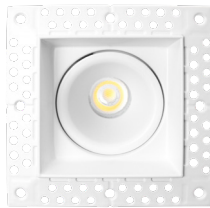

Date:	
Project Name:	
SKU #:	

ICON S1™
Icon Series Square Downlight 1"

SBT - Square Baffled Trim

STL - Square Trimless

APPLICATIONS

Residential, Commercial, Multi-Family

FEATURES

Construction

Optical

- White PC Lens
- Available Beam Angles:
- 24°
- 38°
- 60°

Installation/Mounting

- Spring Clip Mount [W/Trim]
- Flush to Ceiling [Trimless]

Controls

- Triac Dimming

Compliance

- JA8 TITLE 24 Compliant

Lumen Output

• 1"/7W: 500lm

Warranty

- 5 Year Warranty
See warranty documentation for more information.

ORDERING INFORMATION **EXAMPLE: ICON-S-1-7-5C-24-SBT-WH**

Series	Size	Wattage	CCT	Beam Angle	Trim Type	Trim Finish	Options
ICON-S	1 - 1"	7 - 7W	5C - 2700K/3000K/ 3500K/4000K/5000K	24 - 24° 38 - 38° 60 - 60°	SBT - Square Baffled Trim STL - Square Trimless	BK - Black WH - White	ICON-S-NC [New Construction Plate W/ Hanger Bar] ICON-S-NC-TL [New Construction Plate W/ Hanger Bar] FLEX-4 [4' Flexible Connector] FLEX-6 [6' Flexible Connector] FLEX-10 [10' Flexible Connector] FLEX-20 [20' Flexible Connector]

DIMENSIONS

LUMEN OUTPUT

SKU	Size (in)	Wattage (W)	Delivered Lumens (lm)	Efficacy (lm/W)
ICON-S-1-7-5C-38-SBT-WH	1	7	500	71

ACCESSORIES

Square Baffled Trim
[SBT]

Square Trimless
[STL]

New Construction Kit
W/ Hanger Bar
2"/3"/3.5"/4"
[ICON-S-NC]