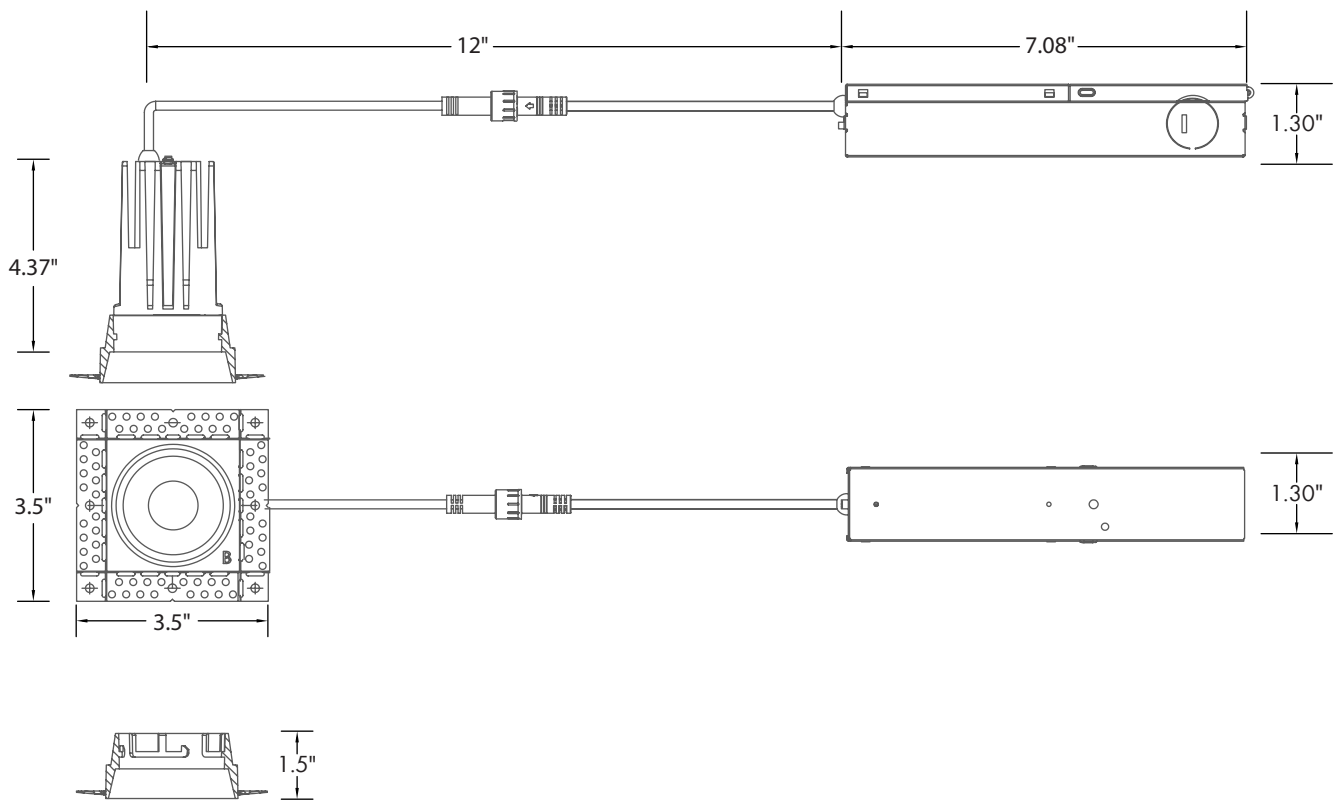

Optical

- White PC Lens
- Available Beam Angles:
- 24°
- 38°
- 60°

Installation/Mounting

- Spring Clip Mount [W/Trim]
- Flush to Ceiling [Trimless]

Controls

- Triac Dimming

Compliance

- JA8 TITLE 24 Compliant

Lumen Output

• 1"/7W: 500lm

Warranty

- 5 Year Warranty
See warranty documentation for more information.

ORDERING INFORMATION **EXAMPLE: ICON-S-1-7-5C-24-SBT-WH**

Series	Size	Wattage	CCT	Beam Angle	Trim Type	Trim Finish	Options
ICON-S	1 - 1"	7 - 7W	5C - 2700K/3000K/ 3500K/4000K/5000K	24 - 24° 38 - 38° 60 - 60°	SBT - Square Baffled Trim STL - Square Trimless	BK - Black WH - White	ICON-S-NC [New Construction Plate W/ Hanger Bar] ICON-S-NC-TL [New Construction Plate W/ Hanger Bar] FLEX-4 [4' Flexible Connector] FLEX-6 [6' Flexible Connector] FLEX-10 [10' Flexible Connector] FLEX-20 [20' Flexible Connector]

DIMENSIONS

LUMEN OUTPUT

SKU	Size (in)	Wattage (W)	Delivered Lumens (lm)	Efficacy (lm/W)
ICON-S-1-7-5C-38-SBT-WH	1	7	500	71

ACCESSORIES

Square Baffled Trim
[SBT]

Square Trimless
[STL]

New Construction Kit
W/ Hanger Bar
2"/3"/3.5"/4"
[ICON-S-NC]

New Construction Kit
W/ Hanger Bar
[For Trimless]
1"/3.5"/4"/5"/6"
[ICON-S-NC-TL]

COMPLETED PRODUCT

ICON S1™
Square Baffled Trim

ICON S1™
Square Trimless