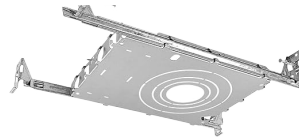

Date:	
Project Name:	
SKU #:	

ICON S1™
Icon Series Square Downlight 1"

SBT - Square Baffled Trim

STL - Square Trimless

APPLICATIONS

Residential, Commercial, Multi-Family

FEATURES

Construction

Lumen Output

• 1"/7W: 500lm

Warranty

- 5 Year Warranty
See warranty documentation for more information.

ORDERING INFORMATION **EXAMPLE: ICON-S-1-7-5C-24-SBT-WH**

Series	Size	Wattage	CCT	Beam Angle	Trim Type	Trim Finish	Options
ICON-S	1 - 1"	7 - 7W	5C - 2700K/3000K/ 3500K/4000K/5000K	24 - 24° 38 - 38° 60 - 60°	SBT - Square Baffled Trim STL - Square Trimless	BK - Black WH - White	ICON-S-NC [New Construction Plate W/ Hanger Bar] ICON-S-NC-TL [New Construction Plate W/ Hanger Bar] FLEX-4 [4' Flexible Connector] FLEX-6 [6' Flexible Connector] FLEX-10 [10' Flexible Connector] FLEX-20 [20' Flexible Connector]

DIMENSIONS

LUMEN OUTPUT

SKU	Size (in)	Wattage (W)	Delivered Lumens (lm)	Efficacy (lm/W)
ICON-S-1-7-5C-38-SBT-WH	1	7	500	71

ACCESSORIES

Square Baffled Trim
[SBT]

Square Trimless
[STL]

New Construction Kit
W/ Hanger Bar
2"/3"/3.5"/4"
[ICON-S-NC]

New Construction Kit
W/ Hanger Bar
[For Trimless]
1"/3.5"/4"/5"/6"
[ICON-S-NC-TL]

COMPLETED PRODUCT

ICON S1™
Square Baffled Trim

ICON S1™
Square Trimless