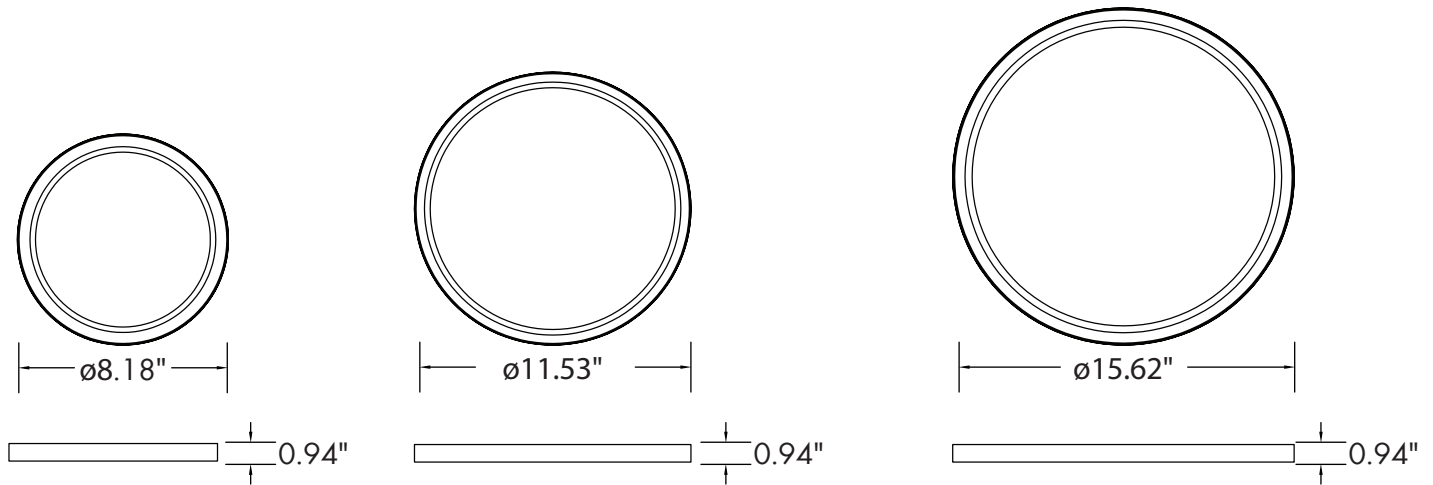

Accessories

- 90025-H (25W High Voltage Emergency Battery Backup)
- T-BR-EM (T-Bar Bracket for Emergency Battery Backup)

DIMENSIONS

LUMEN OUTPUT

| SKU | Size (in) | Wattage (W) | Delivered Lumens (lm) | Efficacy (lm/W) |
|-----------------|-----------|-------------|-----------------------|-----------------|
| 880810-RW-TM-CC | 8 | 10 | 1000 | 100 |
| 881215-RW-TM-CC | 12 | 15 | 1500 | 100 |
| 881625-RW-TM-CC | 16 | 25 | 2200 | 100 |