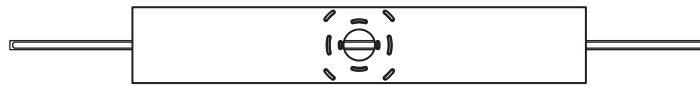

DIMENSIONS

Can be mounted onto 3.5" and 4" junction box.

LUMEN OUTPUT

SKU	Wattage (W)	Delivered Lumens (lm)	Efficacy (lm/W)
VERG-40-30W-40K-U-D	30	1800	60
VERG-60-45W-40K-U-D	45	2700	60