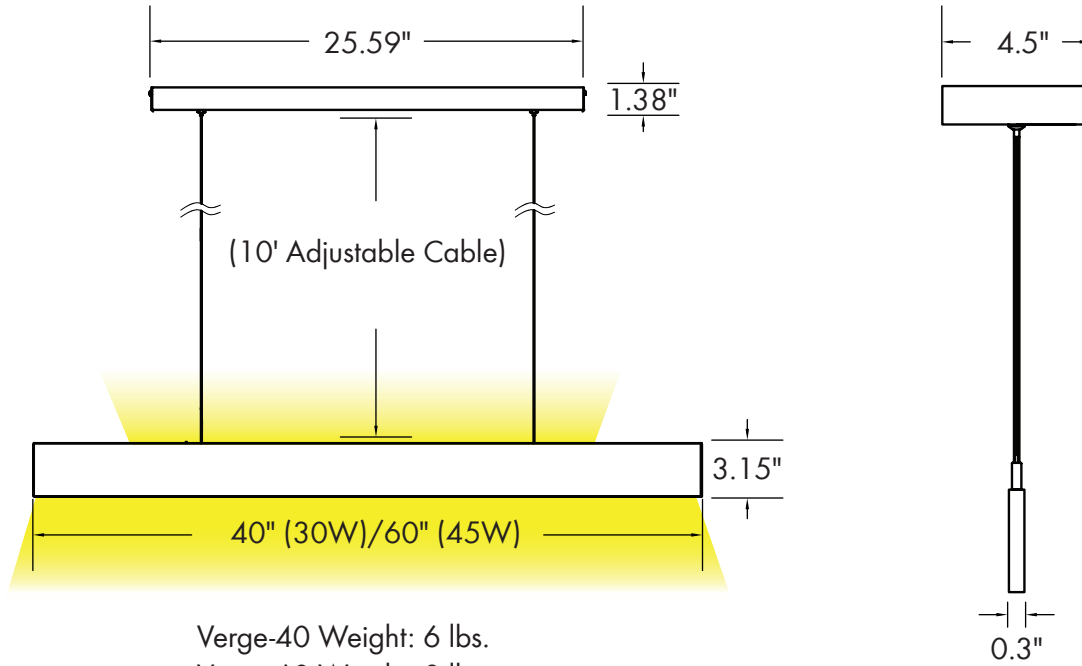

DIMENSIONS

Can be mounted onto 3.5" and 4" junction box.

LUMEN OUTPUT

SKU	Wattage (W)	Delivered Lumens (lm)	Efficacy (lm/W)
VERG-40-30W-40K-U-D	30	1800	60
VERG-60-45W-40K-U-D	45	2700	60

ACCESSORIES

Emergency Inverter 15W (Option) [TGS-15W-INT]