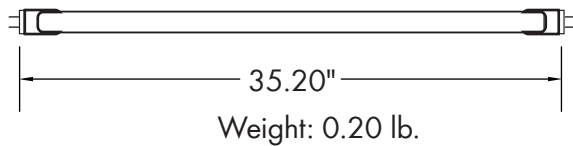

DIMENSIONS

LUMEN OUTPUT

SKU	Size (ft)	Wattage (W)	Delivered Lumens (lm)	Efficacy (lm/W)
832108-40-AB	2	8	960	130
833110-40-AB	3	10	1300	130
834112-40-AB	4	12	1620	130
834115-40-AB	4	15	1950	130
834118-40-AB	4'	18	2340	130

ACCESSORIES