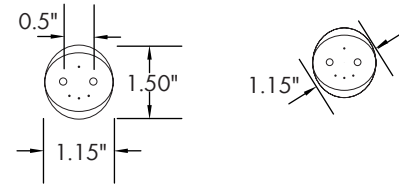

DIMENSIONS

LUMEN OUTPUT

SKU	Size (ft)	Wattage (W)	Delivered Lumens (lm)	Efficacy (lm/W)
832108-40-AB	2	8	960	130
833110-40-AB	3	10	1300	130
834112-40-AB	4	12	1620	130
834115-40-AB	4	15	1950	130
834118-40-AB	4'	18	2340	130

ACCESSORIES