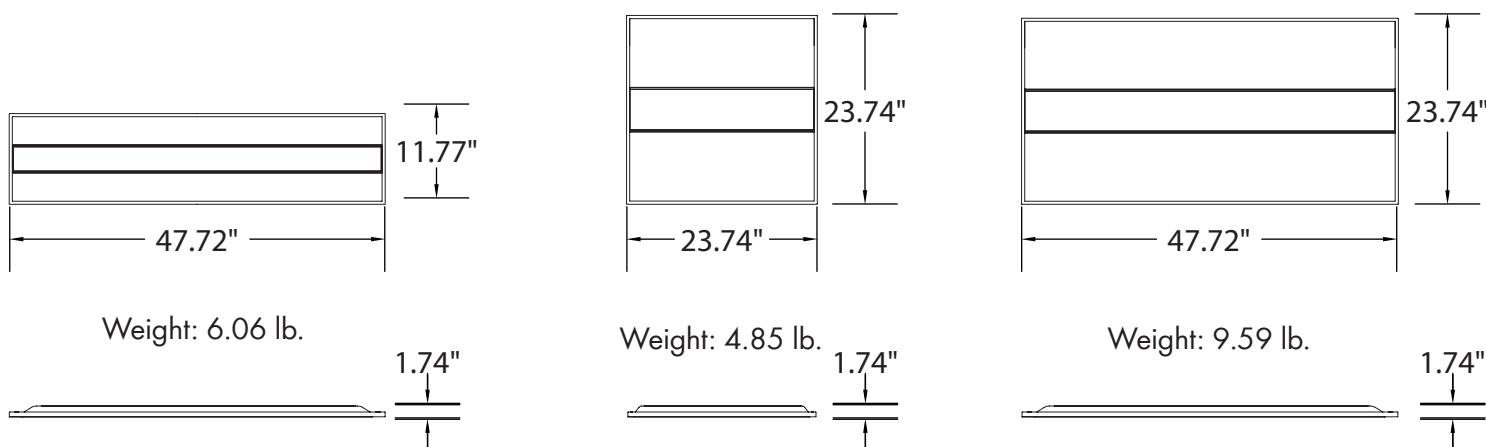

DIMENSIONS

LUMEN OUTPUT

SKU	Size (LxW)	Wattage (W)	Delivered Lumens (lm)	Efficacy (lm/W)
CT-14-25-C-U	1'x4'	25	2750	110
CT-14-30-C-U	1'x4'	30	3300	110
CT-14-35-C-U	1'x4'	35	3850	110
CT-22-25-C-U	2'x2'	25	2750	110
CT-22-30-C-U	2'x2'	30	3300	110
CT-22-35-C-U	2'x2'	35	3850	110
CT-24-30-C-U	2'x4'	30	3300	110
CT-24-40-C-U	2'x4'	40	4400	110
CT-24-50-C-U	2'x4'	50	5500	110