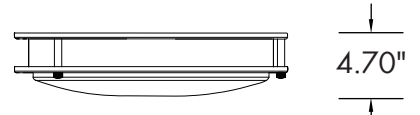

DIMENSIONS

Weight: 2.00 lb.

Weight: 2.98 lb.

Weight: 2.98 lb.

Weight: 23.70 lb.

LUMEN OUTPUT

SKU	Size (in)	Wattage (W)	Delivered Lumens (lm)	Efficacy (lm/W)
DRSM-1215-CC-XX	12	15	1400	93
DRSM-1425-CC-XX	14	25	2300	92
DRSM-1625-CC-XX	16	25	2300	92
DRSM-1830-CC-XX	18	30	2700	90