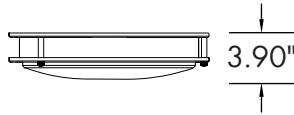

DIMENSIONS

Weight: 2.00 lb.

Weight: 2.98 lb.

Weight: 2.98 lb.

Weight: 23.70 lb.

LUMEN OUTPUT

SKU	Size (in)	Wattage (W)	Delivered Lumens (lm)	Efficacy (lm/W)
DRSM-1215-CC-XX	12	15	1400	93
DRSM-1425-CC-XX	14	25	2300	92
DRSM-1625-CC-XX	16	25	2300	92
DRSM-1830-CC-XX	18	30	2700	90