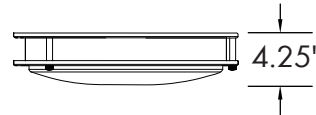

DIMENSIONS

Weight: 2.00 lb.

Weight: 2.98 lb.

Weight: 2.98 lb.

Weight: 23.70 lb.

LUMEN OUTPUT

SKU	Size (in)	Wattage (W)	Delivered Lumens (lm)	Efficacy (lm/W)
DRSM-1215-CC-XX	12	15	1400	93
DRSM-1425-CC-XX	14	25	2300	92
DRSM-1625-CC-XX	16	25	2300	92
DRSM-1830-CC-XX	18	30	2700	90