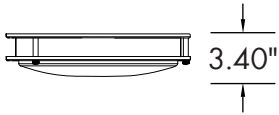

DIMENSIONS

Weight: 2.00 lb.

Weight: 2.98 lb.

Weight: 2.98 lb.

Weight: 23.70 lb.

LUMEN OUTPUT

SKU	Size (in)	Wattage (W)	Delivered Lumens (lm)	Efficacy (lm/W)
DRSM-1215-CC-XX	12	15	1400	93
DRSM-1425-CC-XX	14	25	2300	92
DRSM-1625-CC-XX	16	25	2300	92
DRSM-1830-CC-XX	18	30	2700	90