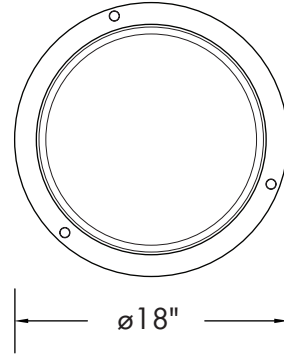

Warranty

- 5 Year Warranty
- See warranty documentation for more information.

ORDERING INFORMATION **EXAMPLE: DRRC-1215-CC-SN**

DRRC				
Series	Size/Wattage	CCT	Finish	CRI
DRRC	1215 - 12"/15W 1425 - 14"/25W 1625 - 16"/25W 1830 - 18"/30W	CC - 3000K/4000K/5000K	BN - Brushed Nickel BK - Black* WH - White* OB - Oil Rubbed Bronze*	90CRI [Option]

DIMENSIONS

Weight: 2.00 lb.

Weight: 2.98 lb.

Weight: 2.98 lb.

Weight: 23.70 lb.

LUMEN OUTPUT

SKU	Size (in)	Wattage (W)	Delivered Lumens (lm)	Efficacy (lm/W)
DRSM-1215-CC-XX	12	15	1400	93
DRSM-1425-CC-XX	14	25	2300	92
DRSM-1625-CC-XX	16	25	2300	92
DRSM-1830-CC-XX	18	30	2700	90