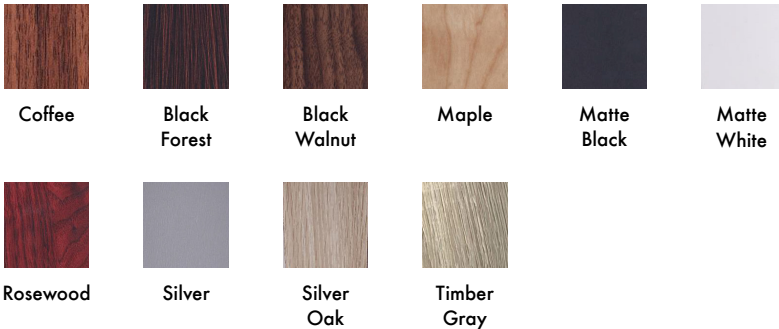

Date:	
Project Name:	
SKU #:	

52" Taylor™ Series

Modern Ceiling Fan

Room Size
225~400 ft²

HOUSING FINISH

BLADE FINISH

APPLICATIONS

Master Bedroom, Kids Room, Living Room / Great Room, Fitness Room, Bonus Room / Game Room, Kitchen, Office, Laundry Room, Bedroom, Guest Bedroom

FEATURES

Construction

Housing Material: Metal

Housing Finish:

- Matte Black
- Matte White
- Bronze
- Oil Rubbed Bronze*
- Satin Nickel*
- Brushed Nickel*

Blade Material: 3 MDF Blades

Blade Finish:

- Coffee
- Black Forest
- Black Walnut
- Maple
- Matte Black
- Matte White
- Rosewood
- Silver
- Silver Oak
- Timber Gray