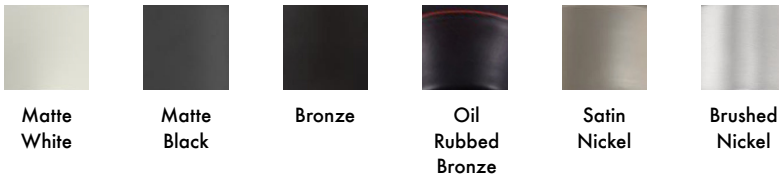

Date:	
Project Name:	
SKU #:	

52" Taylor™ Series

Modern Ceiling Fan

Room Size
225~400 ft²

HOUSING FINISH

BLADE FINISH

APPLICATIONS

Master Bedroom, Kids Room, Living Room / Great Room, Fitness Room, Bonus Room / Game Room, Kitchen, Office, Laundry Room, Bedroom, Guest Bedroom

FEATURES

Construction

Housing Material: Metal

Housing Finish:

- Matte Black
- Matte White
- Bronze
- Oil Rubbed Bronze*
- Satin Nickel*
- Brushed Nickel*

Blade Material: 3 MDF Blades

Blade Finish:

- Coffee
- Black Forest
- Black Walnut
- Maple
- Matte Black
- Matte White
- Rosewood
- Silver
- Silver Oak
- Timber Gray