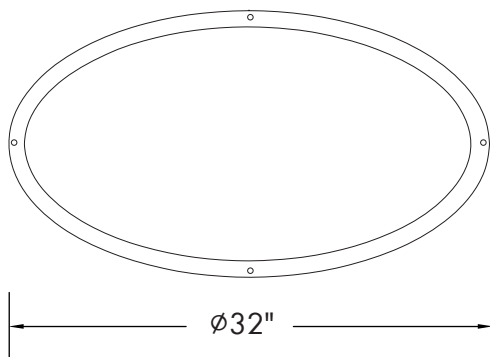

DIMENSIONS

Weight: 7.43 lb.

LUMEN OUTPUT

SKU	Size (in)	Wattage (W)	Delivered Lumens (lm)	Efficacy (lm/W)
OSMR-3242-40-XX	32	42	3800	90