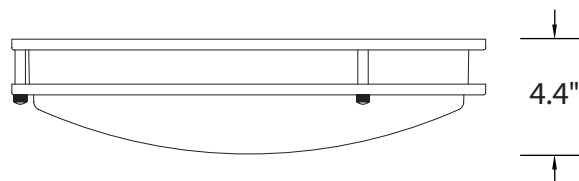

DIMENSIONS

Weight: 7.43 lb.

LUMEN OUTPUT

SKU	Size (in)	Wattage (W)	Delivered Lumens (lm)	Efficacy (lm/W)
OSMR-3242-40-XX	32	42	3800	90