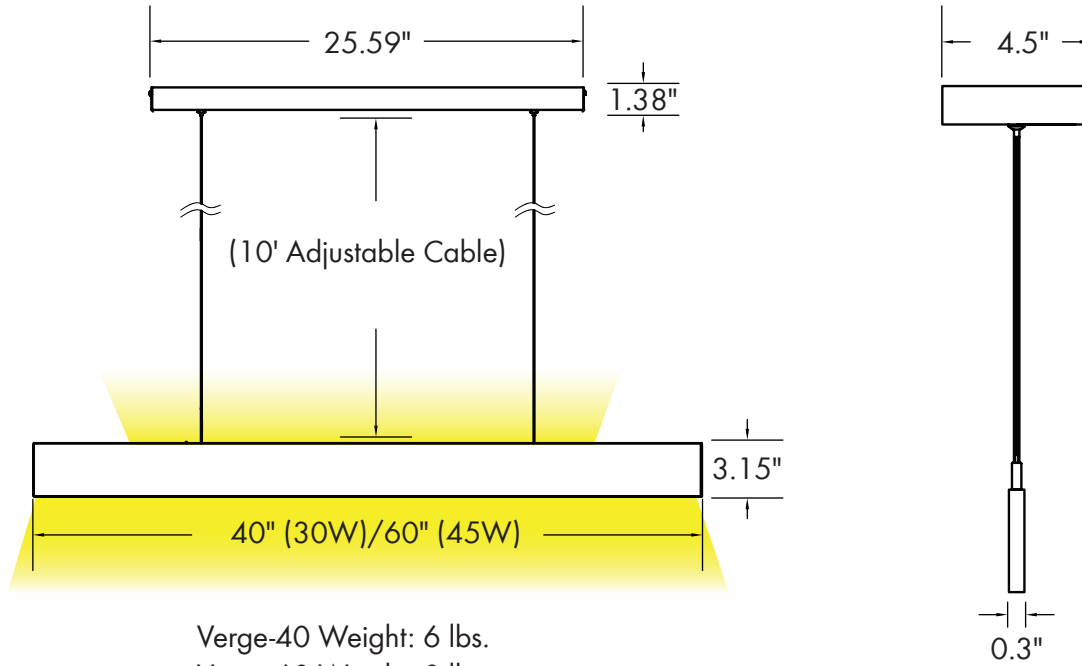

DIMENSIONS

Verge-40 Weight: 6 lbs.
Verge-60 Weight: 8 lbs.

Can be mounted onto 3.5" and 4" junction box.

LUMEN OUTPUT

SKU	Wattage (W)	Delivered Lumens (lm)	Efficacy (lm/W)
VERG-40-30W-40K-U-D	30	1800	60
VERG-60-45W-40K-U-D	45	2700	60