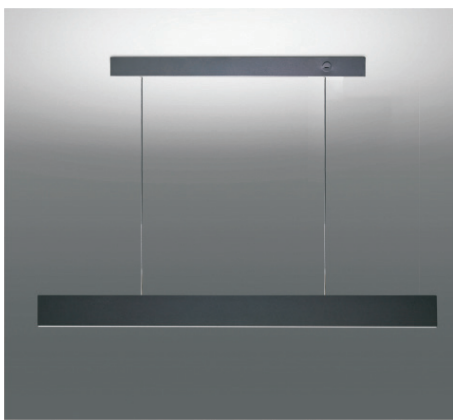

Date:	
Project Name:	
SKU #:	

VERGE™
Architectural Linear Pendant

MOUNTING OPTION

10' Adjustable Cable Mount
[CM10]

APPLICATIONS

Commercial, Retail, Office, Public Spaces

FEATURES

Construction

- Seamless Extruded Aluminum Housing
- Power Over Suspension

Electrical & Technical

- Input Voltage: 120-277V
- Input Frequency: 50/60Hz
- Projected Life: L70 > 50,000 hrs
- PF: >0.9
- CRI: >90
- THD: <20%
- CCT: *2700K, 3000K, 3500K, 4000K, *5000K
- 3-Step SDCM MacAdam Ellipse
- Operating Temp.: -4°F ~ 104°F
- 15W Emergency Inverter [Option] [Field Install]

DIMENSIONS

Verge-40 Weight: 6 lbs.
Verge-60 Weight: 8 lbs.

Can be mounted onto 3.5" and 4" junction box.

LUMEN OUTPUT

SKU	Wattage (W)	Delivered Lumens (lm)	Efficacy (lm/W)
VERG-40-30W-40K-U-D	30	1800	60
VERG-60-45W-40K-U-D	45	2700	60