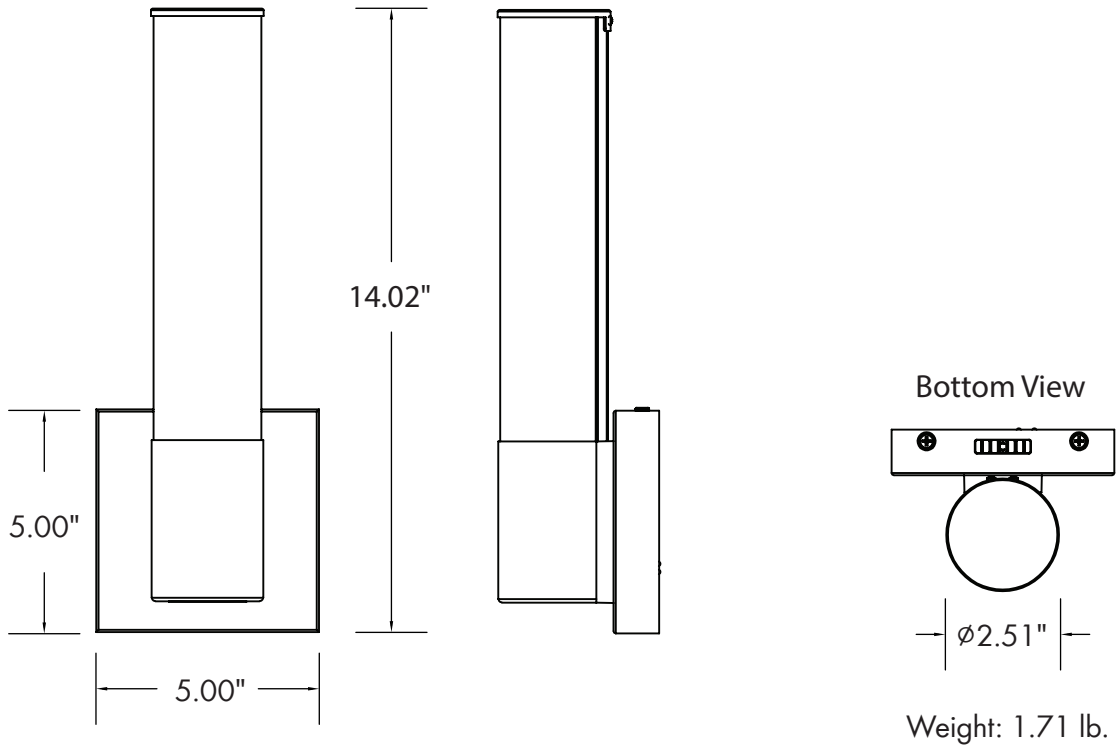

- Wall Mounted

Warranty

- 5 Year Warranty
- See warranty documentation for more information.

ORDERING INFORMATION

EXAMPLE: MWSR-14-16-C-BN

MWSR				
Series	Size	Wattage	CCT	Finish
MWSR	14 - 14"	16 - 16W	CC - 2700K/3000K/3500K/4000K/5000K	BN - Brushed Nickel BK - Black

DIMENSIONS

LUMEN OUTPUT

SKU	Size (in)	Wattage (W)	Delivered Lumens (lm)	Efficacy (lm/W)
MWSR-141-6-C-BN	14	16	1000	62.5