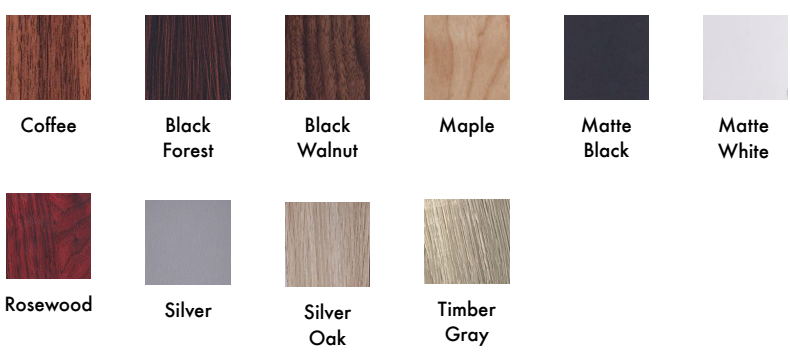

BLADE FINISH

APPLICATIONS

Master Bedroom, Kids Room, Living Room / Great Room, Fitness Room, Bonus Room / Game Room, Kitchen, Office, Laundry Room, Bedroom, Guest Bedroom

FEATURES

Construction

Housing Material: Metal

Housing Finish:

- Matte Black
- Matte White
- Bronze
- Oil Rubbed Bronze*
- Satin Nickel*
- Brushed Nickel*

Blade Material: 3 Plywood Blades or 4 Plywood Blades [Option]

Blade Finish:

- Coffee
- Black Forest
- Black Walnut
- Maple
- Matte Black
- Matte White
- Rosewood
- Silver
- Silver Oak
- Timber Gray

Blade Pitch: 10.5°

Lens/Shade Material: PC

Fan Diameter: 52"

Light Source: Integated 19W, 1600lm, [3000K], 90CRI or No Light Kit [Option]

Mounting: Pendant or Surface Mounted

Downrod Length: 6"

Motor: AC Premium Silicon Steel Motor [153 x 13 mm], Reversible 3-Speed

Electrical

Input Voltage: 120VAC

Dimmable: Yes [With Light Kit]

Controls: Wall Control, Pull Chain, or Remote Control

Performance

Energy Use Average: 34W [3 Blades]

Airflow Weighted-Average: 3033 CFM

Airflow [High]: 4902 CFM

Efficiency: 89 CFM/W

RPM/Low: 79-82 [0.21A, 12.58W]

RPM/High: 181-182 [0.44A, 52.82W]

Energy Use Average: 34W [4 Blades]

Airflow Weighted-Average: 2997 CFM

Airflow [High]: 4902 CFM

Efficiency: 89 CFM/W

RPM/Low: 80-83 [0.22A, 12.84W]

RPM/High: 181-182 [0.44A, 52.32W]

Warranty

- 1 Year Warranty [Light Kit]

- 5 Year Warranty [Motor]

See warranty documentation for more information.

ORDERING INFORMATION

EXAMPLE: OR-52-MW-3-MW-1D-PM-WC

Series	Size	Housing Finish	Blades	Blades Finish	Light Source	Mounting	Controls
OR	52 - 52"	MW - Matte White MB - Matte Black BZ - Bronze OB - Oil Rubbed Bronze* SN - Satin Nickel* BN - Brushed Nickel*	3 - 3 Blades 4 - 4 Blades	CF - Coffee BF - Black Forest BW - Black Walnut MA - Maple MB - Matte Black MW - Matte White RW - Rosewood SL - Silver SO - Silver Oak TG - Timber Gray	1D - Disk Light NL - No Light Kit	PM - Pendant Mount SM - Surface Mount	WC - Wall Control RC - Remote Control PC - Pull Chain