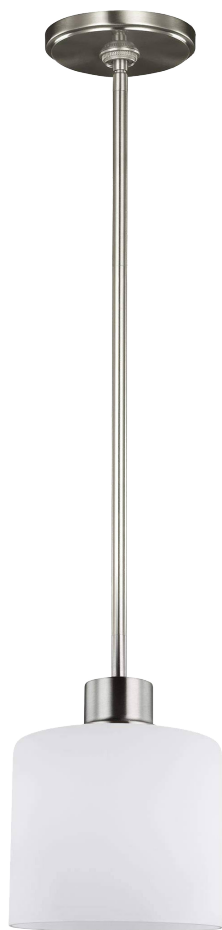

## Zena™ Pendant

Pendant Mount

#### Construction

- Steel with Powder Coated Paint.

#### Finish

- Satin Nickel  
- Brushed Nickel  
- Oil Rubbed Bronze  
- Chrome  
- Black\*  
- White\*

#### Dimensions

- Fixture Dim.: D:  $\phi$ 5.5" x H: 6.77"  
- Canopy Dim: D:  $\phi$ 5"