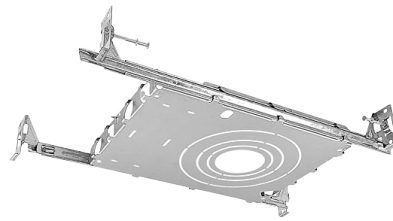

| | |
|---------------|--|
| Date: | |
| Project Name: | |
| SKU #: | |

ICON R2™

Icon Series Round Downlight 2"

RBT - Round Baffled Trim

RTL - Round Trimless

APPLICATIONS

Residential, Commercial, Multi-Family Complex

Lumen Output

- 2"/8W: 600lm
- 2"/15W: 1000lm

Warranty

- 5 Year Warranty
- See warranty documentation for more information.

**ORDERING INFORMATION****EXAMPLE: ICON-R-2-8-5C-24-RBT-WH**

| Series | Size | Wattage | CCT | Beam Angle | Trim Type | Trim Finish | Options |
|--------|--------|--------------------|--|----------------------------------|--|--------------------------|--|
| ICON-R | 2 - 2" | 8 - 8W 15 - 15W | 5C - 2700K/3000K/ 3500K/4000K/5000K | 24 - 24° 38 - 38° 60 - 60° | RBT - Round Baffled Trim RTL - Round Trimless | BK - Black WH - White | ICON-R-NC [New Construction Plate W/ Hanger Bar] FLEX-4 [4' Flexible Connector] FLEX-6 [6' Flexible Connector] FLEX-10 [10' Flexible Connector] FLEX-20 [20' Flexible Connector] |

DIMENSIONS

LUMEN OUTPUT

| SKU | Size (in) | Wattage (W) | Delivered Lumens (lm) | Efficacy (lm/W) |
|--------------------------|-----------|-------------|-----------------------|-----------------|
| ICON-R-2-8-5C-38-RBT-WH | 2 | 8 | 600 | 75 |
| ICON-R-2-15-5C-38-RBT-WH | 2 | 15 | 1000 | 66 |

ACCESSORIES

Round Baffled Trim [RBT]

Round Trimless [RTL]

New Construction Kit W/ Hanger Bar 2"/3"/3.5"/4" [ICON-R-NC]

COMPLETED PRODUCT

ICON R2™
Round Baffled Trim

ICON R2™
Round Trimless