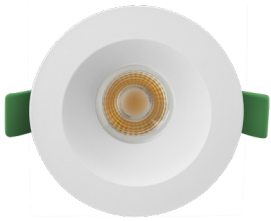

LUMEN OUTPUT

SKU	Size (in)	Wattage (W)	Delivered Lumens (lm)	Efficacy (lm/W)
ICON-R-2-8-5C-38-RBT-WH	2	8	600	75
ICON-R-2-15-5C-38-RBT-WH	2	15	1000	66

ACCESSORIES

Round Baffled Trim [RBT]