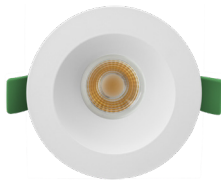

| | |
|---------------|--|
| Date: | |
| Project Name: | |
| SKU #: | |

ICON R2™

Icon Series Round Downlight 2"

RBT - Round Baffled Trim

RTL - Round Trimless

APPLICATIONS

Residential, Commercial, Multi-Family Complex

FEATURES**Construction**

- Aluminum Housing

Finish- White
- Black Trim [Option]**Electrical & Technical**

- Input Voltage: 120VAC
- Input Frequency: 60Hz
- Projected Life: L70 > 50,000 hrs
- PF: >0.9
- CRI: >90
- THD: <20%
- CCT Selectable: 2700K/3000K/3500K/4000K/5000K
- Operating Temp.: -4°F ~ 104°F
- Wet Location Rated
- IC Air-Tight Rated

Optical

- White PC Lens
- Available Beam Angles:
 - 24°
 - 38°
 - 60°

Installation/Mounting

- Spring Clip Mount [W/Trim]
- Flush to Ceiling [Trimless]

Controls

- Triac Dimming

Compliance

- JA8 TITLE 24 Compliant

Lumen Output

- 2"/8W: 600lm
- 2"/15W: 1000lm

Warranty

- 5 Year Warranty
- See warranty documentation for more information.

**ORDERING INFORMATION****EXAMPLE: ICON-R-2-8-5C-24-RBT-WH**

| Series | Size | Wattage | CCT | Beam Angle | Trim Type | Trim Finish | Options |
|--------|--------|--------------------|--|----------------------------------|--|--------------------------|--|
| ICON-R | 2 - 2" | 8 - 8W 15 - 15W | 5C - 2700K/3000K/ 3500K/4000K/5000K | 24 - 24° 38 - 38° 60 - 60° | RBT - Round Baffled Trim RTL - Round Trimless | BK - Black WH - White | ICON-R-NC [New Construction Plate W/ Hanger Bar] FLEX-4 [4' Flexible Connector] FLEX-6 [6' Flexible Connector] FLEX-10 [10' Flexible Connector] FLEX-20 [20' Flexible Connector] |