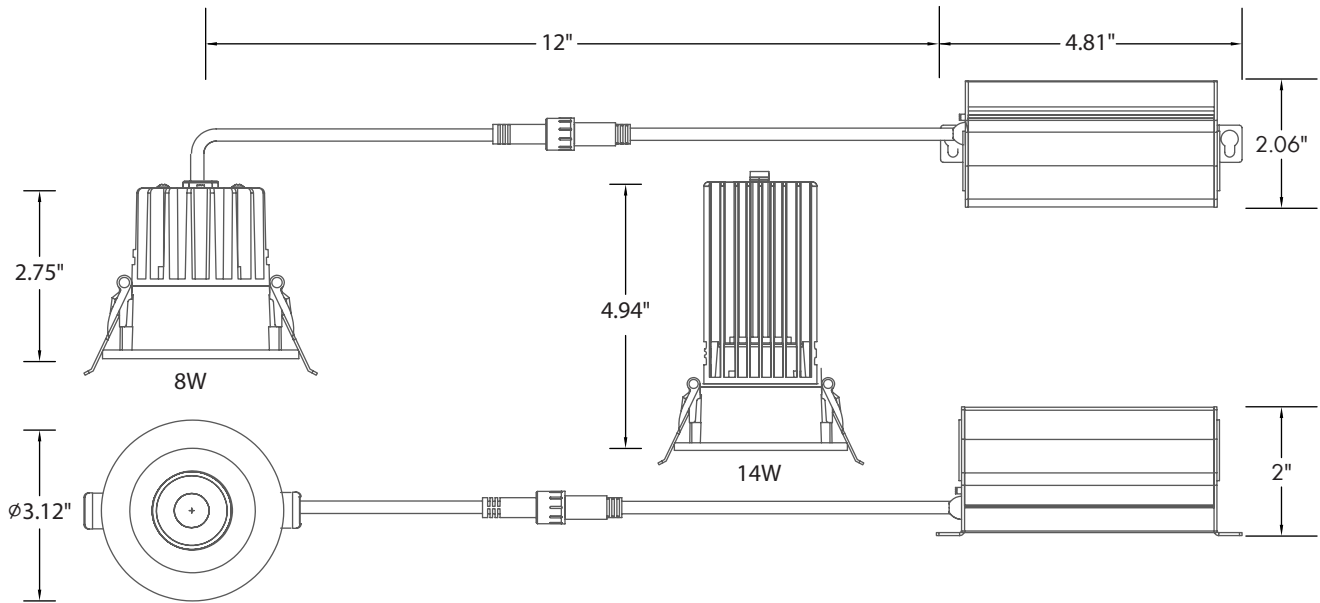

Lumen Output

- 2"/8W: 600lm
- 2"/15W: 1000lm

Warranty

- 5 Year Warranty
- See warranty documentation for more information.

**ORDERING INFORMATION****EXAMPLE: ICON-R-2-8-5C-24-RBT-WH**

| Series | Size | Wattage | CCT | Beam Angle | Trim Type | Trim Finish | Options |
|--------|--------|--------------------|--|----------------------------------|--|--------------------------|--|
| ICON-R | 2 - 2" | 8 - 8W 15 - 15W | 5C - 2700K/3000K/ 3500K/4000K/5000K | 24 - 24° 38 - 38° 60 - 60° | RBT - Round Baffled Trim RTL - Round Trimless | BK - Black WH - White | ICON-R-NC [New Construction Plate W/ Hanger Bar] FLEX-4 [4' Flexible Connector] FLEX-6 [6' Flexible Connector] FLEX-10 [10' Flexible Connector] FLEX-20 [20' Flexible Connector] |

DIMENSIONS

LUMEN OUTPUT

| SKU | Size (in) | Wattage (W) | Delivered Lumens (lm) | Efficacy (lm/W) |
|--------------------------|-----------|-------------|-----------------------|-----------------|
| ICON-R-2-8-5C-38-RBT-WH | 2 | 8 | 600 | 75 |
| ICON-R-2-15-5C-38-RBT-WH | 2 | 15 | 1000 | 66 |