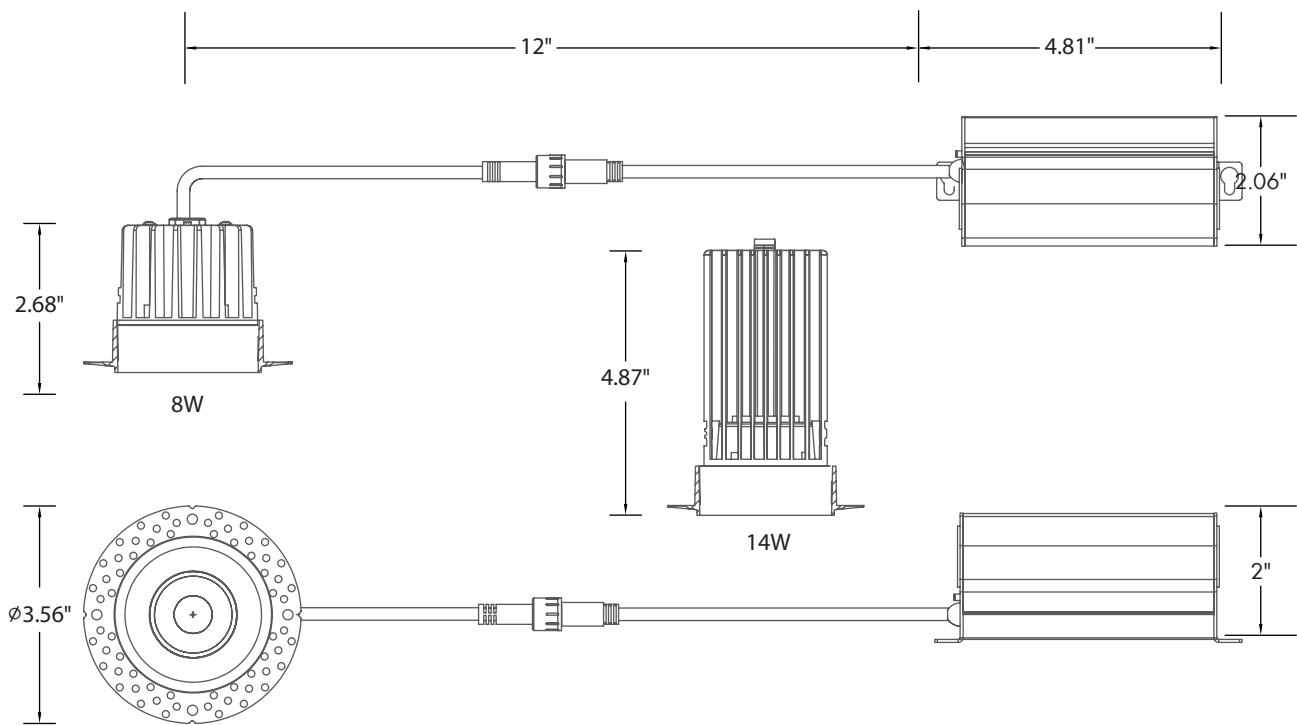

Optical

- White PC Lens
- Available Beam Angles:
 - 24°
 - 38°
 - 60°

Installation/Mounting

- Spring Clip Mount [W/Trim]
- Flush to Ceiling [Trimless]

Controls

- Triac Dimming

Compliance

- JA8 TITLE 24 Compliant

Lumen Output

- 2"/8W: 600lm
- 2"/15W: 1000lm

Warranty

- 5 Year Warranty
- See warranty documentation for more information.

**ORDERING INFORMATION****EXAMPLE: ICON-R-2-8-5C-24-RBT-WH**

| Series | Size | Wattage | CCT | Beam Angle | Trim Type | Trim Finish | Options |
|--------|--------|--------------------|--|----------------------------------|--|--------------------------|--|
| ICON-R | 2 - 2" | 8 - 8W 15 - 15W | 5C - 2700K/3000K/ 3500K/4000K/5000K | 24 - 24° 38 - 38° 60 - 60° | RBT - Round Baffled Trim RTL - Round Trimless | BK - Black WH - White | ICON-R-NC [New Construction Plate W/ Hanger Bar] FLEX-4 [4' Flexible Connector] FLEX-6 [6' Flexible Connector] FLEX-10 [10' Flexible Connector] FLEX-20 [20' Flexible Connector] |

DIMENSIONS

LUMEN OUTPUT

| SKU | Size (in) | Wattage (W) | Delivered Lumens (lm) | Efficacy (lm/W) |
|--------------------------|-----------|-------------|-----------------------|-----------------|
| ICON-R-2-8-5C-38-RBT-WH | 2 | 8 | 600 | 75 |
| ICON-R-2-15-5C-38-RBT-WH | 2 | 15 | 1000 | 66 |