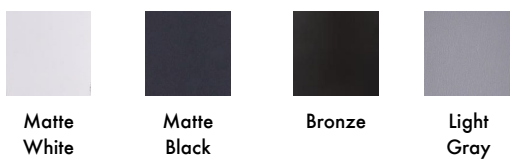

HOUSING FINISH