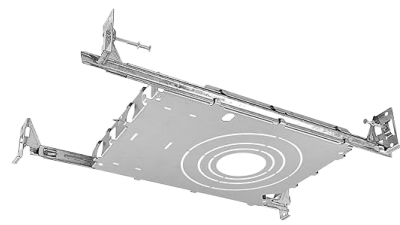

Series	Size	Wattage	CCT	Beam Angle	Trim Type	Trim Finish	Options
ICOIN-S	2 - 2"	8 - 8W 15 - 15W	5C - 2700K/3000K/ 3500K/4000K/5000K	24 - 24° 38 - 38° 60 - 60°	SBT - Square Baffled Trim STL - Square Trimless	BK - Black WH - White	ICON-S-NC [New Construction Plate W/ Hanger Bar] FLEX-4 [4' Flexible Connector] FLEX-6 [6' Flexible Connector] FLEX-10 [10' Flexible Connector] FLEX-20 [20' Flexible Connector]

DIMENSIONS

LUMEN OUTPUT

SKU	Size (in)	Wattage (W)	Delivered Lumens (lm)	Efficacy (lm/W)
ICON-S-2-8-5C-38-SBT-WH	2	8	600	75
ICON-S-2-15-5C-38-SBT-WH	2	15	1000	66

ACCESSORIES

Square Baffled Trim [SBT]

Square Trimless [STL]

New Construction Kit W/ Hanger Bar 2"/3"/3.5"/4" [ICON-S-NC]

COMPLETED PRODUCT

ICON S2™  
Square Baffled Trim

ICON S2™  
Square Trimless