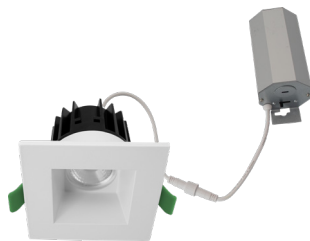

COMPLETED PRODUCT

ICON S2™
Square Baffled Trim