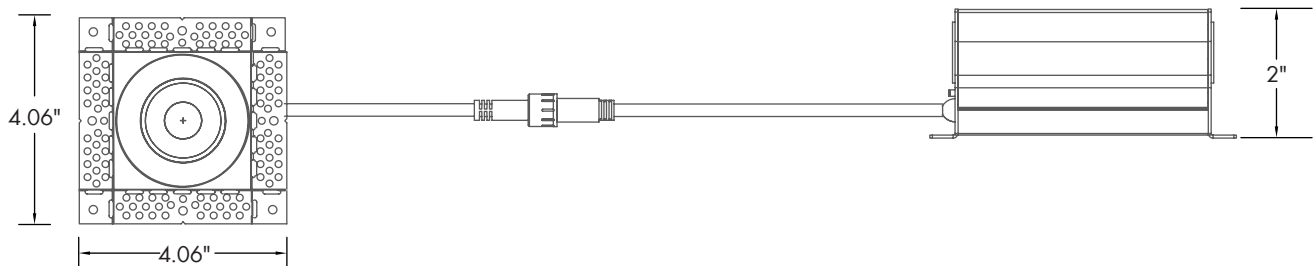

Series	Size	Wattage	CCT	Beam Angle	Trim Type	Trim Finish	Options
ICOIN-S	2 - 2"	8 - 8W 15 - 15W	5C - 2700K/3000K/ 3500K/4000K/5000K	24 - 24° 38 - 38° 60 - 60°	SBT - Square Baffled Trim STL - Square Trimless	BK - Black WH - White	ICON-S-NC [New Construction Plate W/ Hanger Bar] FLEX-4 [4' Flexible Connector] FLEX-6 [6' Flexible Connector] FLEX-10 [10' Flexible Connector] FLEX-20 [20' Flexible Connector]

DIMENSIONS

LUMEN OUTPUT

SKU	Size (in)	Wattage (W)	Delivered Lumens (lm)	Efficacy (lm/W)
ICON-S-2-8-5C-38-SBT-WH	2	8	600	75
ICON-S-2-15-5C-38-SBT-WH	2	15	1000	66

ACCESSORIES

Square Baffled Trim [SBT]

Square Trimless [STL]