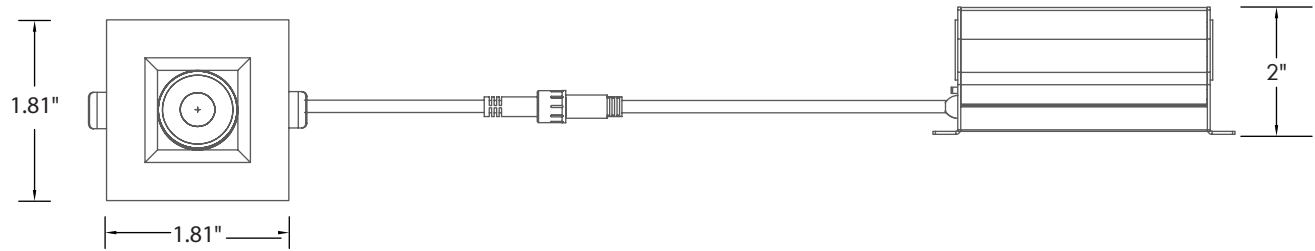

Series	Size	Wattage	CCT	Beam Angle	Trim Type	Trim Finish	Options
ICOIN-S	2 - 2"	8 - 8W 15 - 15W	5C - 2700K/3000K/ 3500K/4000K/5000K	24 - 24° 38 - 38° 60 - 60°	SBT - Square Baffled Trim STL - Square Trimless	BK - Black WH - White	ICON-S-NC [New Construction Plate W/ Hanger Bar] FLEX-4 [4' Flexible Connector] FLEX-6 [6' Flexible Connector] FLEX-10 [10' Flexible Connector] FLEX-20 [20' Flexible Connector]

DIMENSIONS

LUMEN OUTPUT

SKU	Size (in)	Wattage (W)	Delivered Lumens (lm)	Efficacy (lm/W)
ICON-S-2-8-5C-38-SBT-WH	2	8	600	75
ICON-S-2-15-5C-38-SBT-WH	2	15	1000	66

ACCESSORIES

Square Baffled Trim [SBT]

Square Trimless [STL]