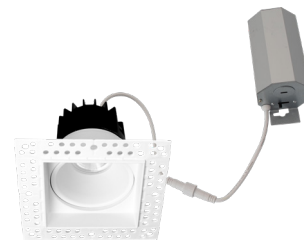

ICON S2™
Square Trimless