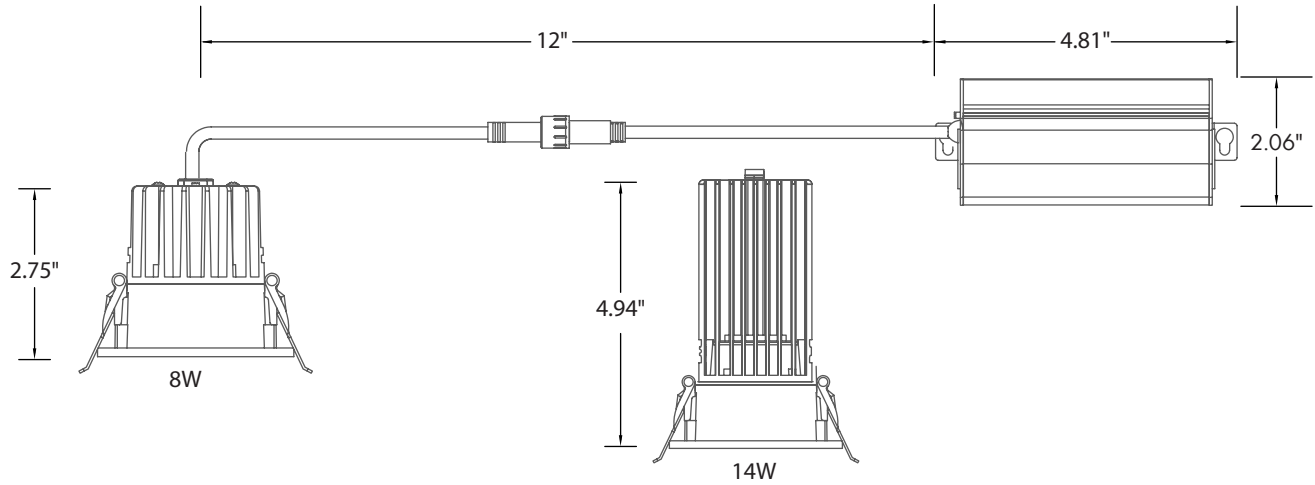

Series	Size	Wattage	CCT	Beam Angle	Trim Type	Trim Finish	Options
ICOIN-S	2 - 2"	8 - 8W 15 - 15W	5C - 2700K/3000K/ 3500K/4000K/5000K	24 - 24° 38 - 38° 60 - 60°	SBT - Square Baffled Trim STL - Square Trimless	BK - Black WH - White	ICON-S-NC [New Construction Plate W/ Hanger Bar] FLEX-4 [4' Flexible Connector] FLEX-6 [6' Flexible Connector] FLEX-10 [10' Flexible Connector] FLEX-20 [20' Flexible Connector]

DIMENSIONS

LUMEN OUTPUT

SKU	Size (in)	Wattage (W)	Delivered Lumens (lm)	Efficacy (lm/W)
ICON-S-2-8-5C-38-SBT-WH	2	8	600	75
ICON-S-2-15-5C-38-SBT-WH	2	15	1000	66

ACCESSORIES

Square Baffled Trim [SBT]

Square Trimless [STL]