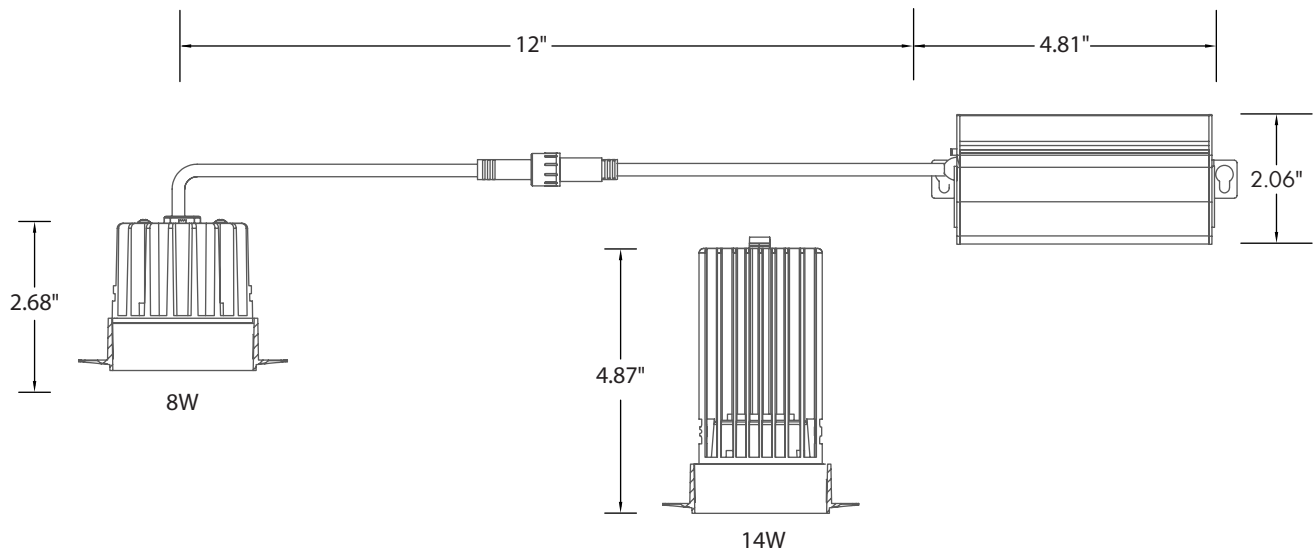

Date:	
Project Name:	
SKU #:	

**ICON S2™**  
Icon Series Square Downlight 2"

STL - Square Trimless

**APPLICATIONS**

Residential, Commercial, Multi-Family Complex

**FEATURES**

**Construction**

- Aluminum Housing

**Optical**

- White PC Lens  
- Available Beam Angles:  
- 24°  
- 38°  
- 60°

**Installation/Mounting**

- Spring Clip Mount [W/Trim]  
- Flush to Ceiling [Trimless]

**Controls**

- Triac Dimming

**Compliance**

Series	Size	Wattage	CCT	Beam Angle	Trim Type	Trim Finish	Options
ICOIN-S	2 - 2"	8 - 8W 15 - 15W	5C - 2700K/3000K/ 3500K/4000K/5000K	24 - 24° 38 - 38° 60 - 60°	SBT - Square Baffled Trim STL - Square Trimless	BK - Black WH - White	ICON-S-NC [New Construction Plate W/ Hanger Bar] FLEX-4 [4' Flexible Connector] FLEX-6 [6' Flexible Connector] FLEX-10 [10' Flexible Connector] FLEX-20 [20' Flexible Connector]

DIMENSIONS

LUMEN OUTPUT

SKU	Size (in)	Wattage (W)	Delivered Lumens (lm)	Efficacy (lm/W)
ICON-S-2-8-5C-38-SBT-WH	2	8	600	75
ICON-S-2-15-5C-38-SBT-WH	2	15	1000	66

ACCESSORIES

Square Baffled Trim [SBT]

Square Trimless [STL]