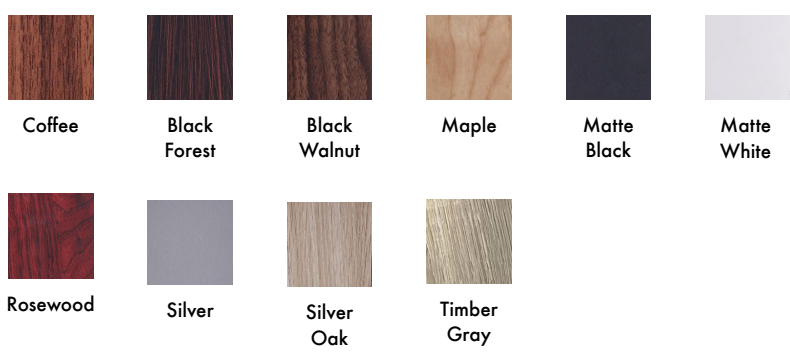

BLADE FINISH

APPLICATIONS

Master Bedroom, Kids Room, Living Room / Great Room, Fitness Room, Bonus Room / Game Room, Kitchen, Office, Laundry Room, Bedroom, Guest Bedroom

FEATURES

Construction

Housing Material: Metal
Housing Finish:
• Matte Black
• Matte White,
• Bronze
• Oil Rubbed Bronze*,
• Satin Nickel*
• Brushed Nickel*
Blade Material: 5 MDF Blades
Blade Finish:
• Coffee
• Black Forest
• Black Walnut
• Maple
• Matte Black
• Matte White
• Rosewood
• Silver
• Silver Oak
• Timber Gray
Blade Pitch: 12°
Lens/Shade Material: Alabaster Bell Glass
Fan Diameter: 52"
Light Source: 4 x E26 [A19], 9W, 800lm, [3000K]
Mounting: Pendant or Surface Mounted
Downrod Length: 4.5"
Motor: AC Premium Silicon Steel Motor [153 x13 mm], Reversible 3-Speed

Electrical

Input Voltage: 120VAC
Dimmable: No
Controls: Pull Chain [Light and Fan Speed]

Performance

Energy Use Average: 37W
Airflow Weighted-Average: 3254 CFM
Airflow [High]: 4542.02 CFM
Efficiency: 88 CFM/W
RPM/Low: 65-69 [0.21A, 10.43W]
RPM/High: 165-175 [0.5A, 60.22W]

Warranty

- 1 Year Warranty [Light Kit]
- 5 Year Warranty [Motor]
See warranty documentation for more information.

ORDERING INFORMATION **EXAMPLE: JN-52-MW-5-MW-4L-PM-PC**

Series	Size	Housing Finish	Blades	Blades Finish	Light Source	Mounting	Controls
JN	52 - 52"	MW - Matte White MB - Matte Black BZ - Bronze OB - Oil Rubbed Bronze* SN - Satin Nickel* BN - Brushed Nickel*	5 - 5 Blades	CF - Coffee BF - Black Forest BW - Black Walnut MA - Maple MB - Matte Black MW - Matte White RW - Rosewood SL - Silver SO - Silver Oak TG - Timber Gray	4L - 4 Shades Light	PM - Pendant Mount SM - Surface Mount	PC - Pull Chain