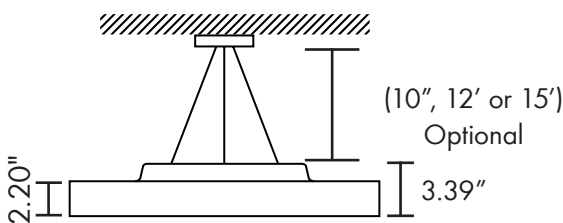

tgs

SOLAR™

SOLAR™ is a sleek and elegant decorative architectural pendant luminaire that enhances contemporary interior spaces. SOLAR™ can be surface mounted or suspended and has an optional uplight feature that presents an impressive visual effect regardless of mounting type. The proprietary frosted lens provides a soft, uniform illumination for improved visual comfort. Multiple sizes, lumen packages, and color temperatures are available for versatility and architectural design flexibility.

Features:

- L70: 50,000+Hrs
- 30W-120W
- CCT: 30K, 35K, 40K, 50K
- 120-277V
- 0-10V Dimming
- High CRI: 90+
- Visual Comfort
- 3000lm-12000lm

Downlight/Uplight

Inspiration. Innovation. Illumination.

9601 Variel Ave. Chatsworth, CA 91311
 info@trulygreensolutions.com