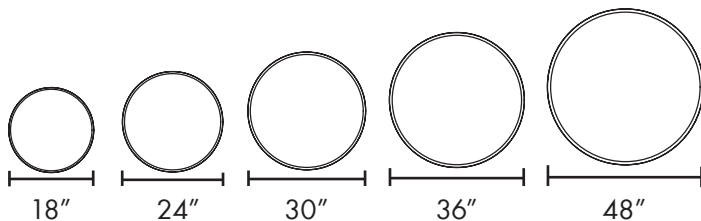

Features:

- L70: 50,000+Hrs
- 30W-120W
- CCT: 30K, 35K, 40K, 50K
- 120-277V
- 0-10V Dimming
- High CRI: 90+
- Visual Comfort
- 3000lm-12000lm

Downlight/Uplight

Inspiration. Innovation. Illumination.

9601 Variel Ave. Chatsworth, CA 91311
 info@trulygreensolutions.com