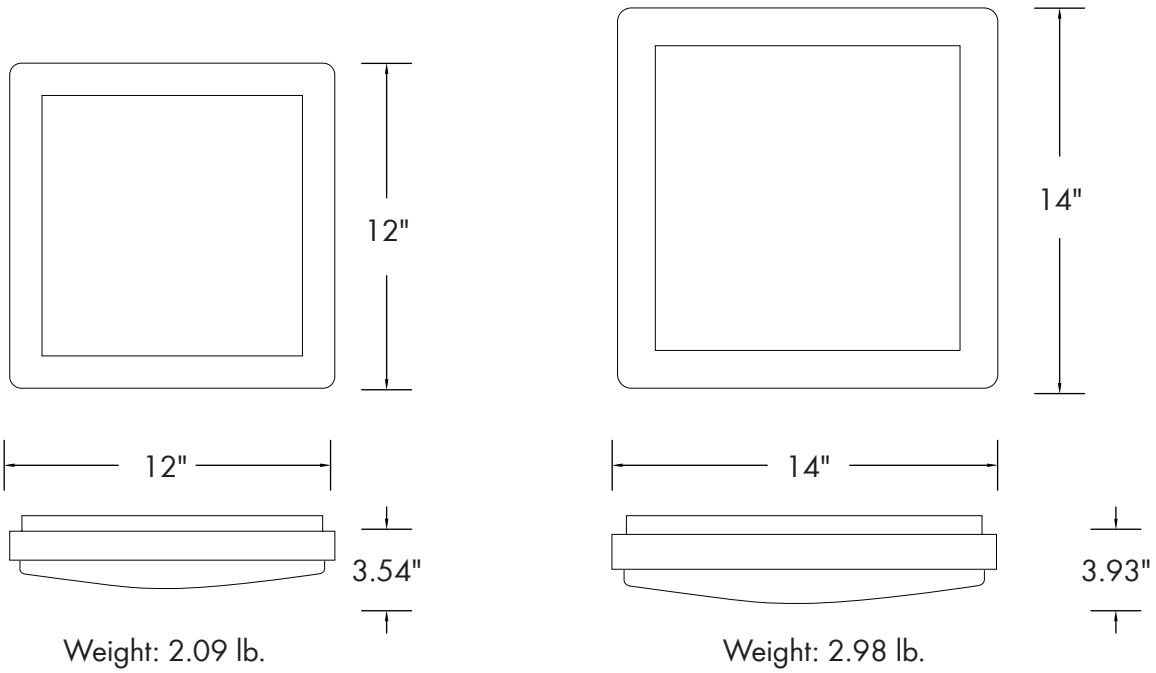

DIMENSIONS

LUMEN OUTPUT

SKU	Size (in)	Wattage (W)	Delivered Lumens (lm)	Efficacy (lm/W)
SSSC-1115-CC-XX	11x11	15	1100	93
SSSC-1425-CC-XX	14 x 14	25	1800	92