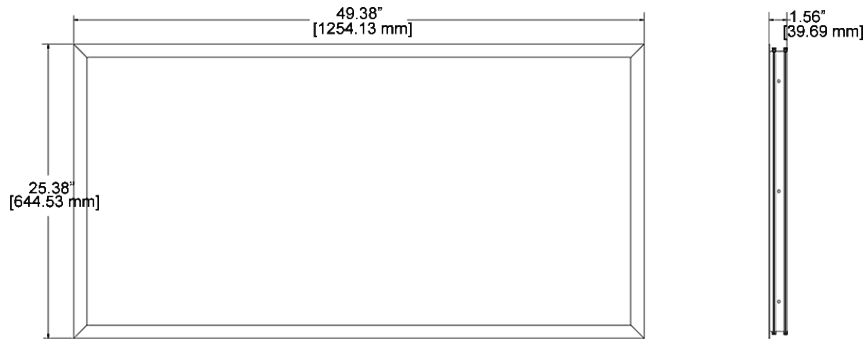

ECO PANEL 2x4 FLANGE KIT

TECHNICAL DATA

Description

ECO Panel 2x4 recessed mounting kit for drywall ceilings.

Weight

8.0 lbs

Material

Extruded aluminum construction with mitered corners for square fit.

Finish

Formulated for high-durability and long lasting color.

Color

White

DIMENSIONS

ROUGH IN CUT OUT
24 5/8" X 48 5/8"

ORDERING FORM

SKU	Size
8824-FMK	2x4