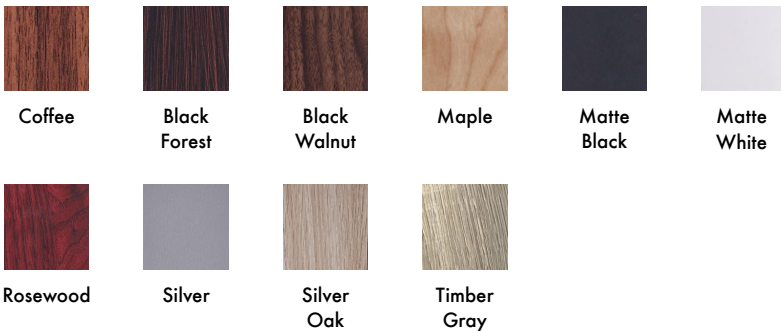

Date:	
Project Name:	
SKU #:	

52" Taylor™ Series

Modern Ceiling Fan

Room Size
225~400 ft²

HOUSING FINISH

BLADE FINISH

APPLICATIONS

Master Bedroom, Kids Room, Living Room / Great Room, Fitness Room, Bonus Room / Game Room, Kitchen, Office, Laundry Room, Bedroom, Guest Bedroom

FEATURES

Construction

Housing Material: Metal

Housing Finish:

- Matte Black
- Matte White
- Bronze
- Oil Rubbed Bronze*
- Satin Nickel*
- Brushed Nickel*

Blade Material: 3 MDF Blades

Blade Finish:

- Coffee
- Black Forest
- Black Walnut
- Maple
- Matte Black
- Matte White
- Rosewood
- Silver
- Silver Oak
- Timber Gray