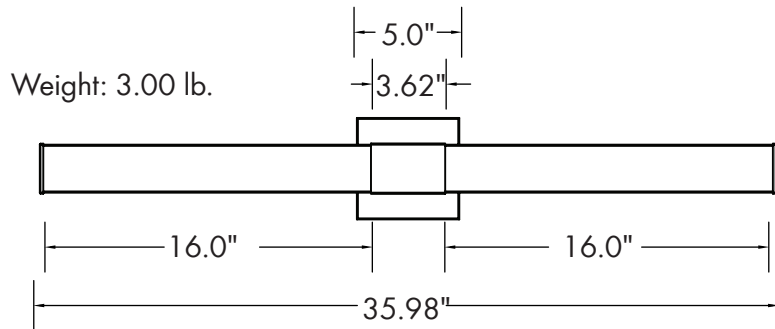

**DIMENSIONS**

**LUMEN OUTPUT**

SKU	Size (in)	Wattage (W)	Delivered Lumens (lm)	Efficacy (lm/W)
MVS-24-24-C-XX	24	24	1500	62
MVS-36-30-C-XX	36	30	2000	67
MVS-48-38-C-XX	48	38	2800	73