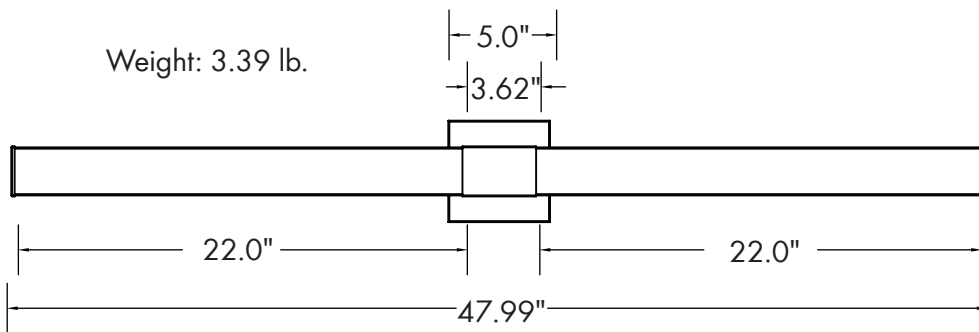

DIMENSIONS

LUMEN OUTPUT

SKU	Size (in)	Wattage (W)	Delivered Lumens (lm)	Efficacy (lm/W)
MVS-24-24-C-XX	24	24	1500	62
MVS-36-30-C-XX	36	30	2000	67
MVS-48-38-C-XX	48	38	2800	73