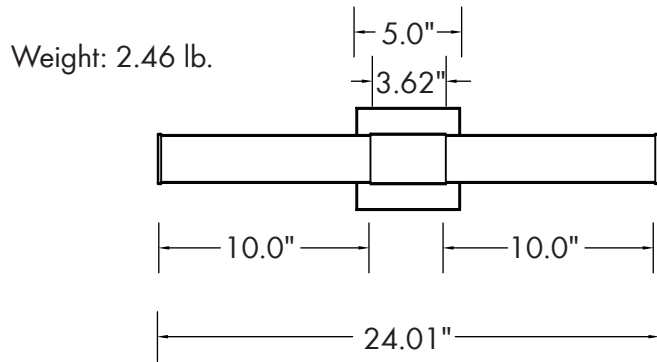

**DIMENSIONS**

**LUMEN OUTPUT**

SKU	Size (in)	Wattage (W)	Delivered Lumens (lm)	Efficacy (lm/W)
MVS-24-24-C-XX	24	24	1500	62
MVS-36-30-C-XX	36	30	2000	67
MVS-48-38-C-XX	48	38	2800	73