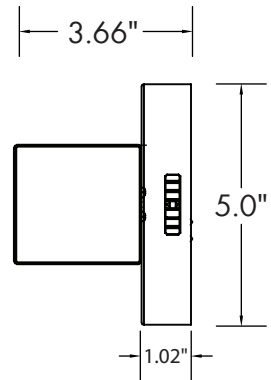

**DIMENSIONS**

**LUMEN OUTPUT**

SKU	Size (in)	Wattage (W)	Delivered Lumens (lm)	Efficacy (lm/W)
MVS-24-24-C-XX	24	24	1500	62
MVS-36-30-C-XX	36	30	2000	67
MVS-48-38-C-XX	48	38	2800	73