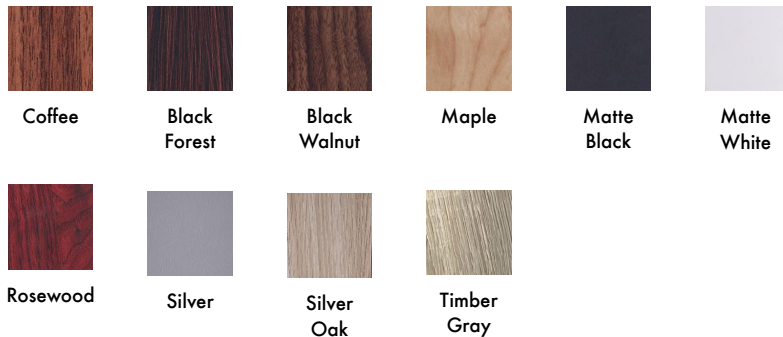

BLADE FINISH

APPLICATIONS

Master Bedroom, Kids Room, Living Room / Great Room, Fitness Room, Bonus Room / Game Room, Kitchen, Office, Laundry Room, Bedroom, Guest Bedroom

FEATURES

Construction

Housing Material: Metal

Housing Finish:

- Matte Black
- Matte White
- Bronze
- Oil Rubbed Bronze*
- Satin Nickel*
- Brushed Nickel*

Blade Material: 3 Plywood Blades or 4 Plywood Blades [Option]

Blade Finish:

- Coffee
- Black Forest
- Black Walnut
- Maple
- Matte Black
- Matte White
- Rosewood
- Silver
- Silver Oak
- Timber Gray

Blade Pitch: 10.5°

Lens/Shade Material: PC

Fan Diameter: 52"

Light Source: Integated 19W, 1600lm, [3000K], 90CRI or No Light Kit [Option]

Mounting: Pendant or Surface Mounted

Downrod Length: 6"

Motor: AC Premium Silicon Steel Motor [153 x 13 mm], Reversible 3-Speed

Electrical

Input Voltage: 120VAC

Dimmable: Yes [With Light Kit]

Controls: Wall Control, Pull Chain, or Remote Control

Performance

Energy Use Average: 34W [3 Blades]

Airflow Weighted-Average: 3033 CFM

Airflow [High]: 4902 CFM

Efficiency: 89 CFM/W

RPM/Low: 79-82 [0.21A, 12.58W]

RPM/High: 181-182 [0.44A, 52.82W]

Energy Use Average: 34W [4 Blades]

Airflow Weighted-Average: 2997 CFM

Airflow [High]: 4902 CFM

Efficiency: 89 CFM/W

RPM/Low: 80-83 [0.22A, 12.84W]

RPM/High: 181-182 [0.44A, 52.32W]

Warranty

- 1 Year Warranty [Light Kit]

- 5 Year Warranty [Motor]

See warranty documentation for more information.

Not all products are Energy Star*. Please consult your TGS representative for more details.

ORDERING INFORMATION

EXAMPLE: OR-52-MW-3-MW-1D-PM-WC

OR	Series	Size	Housing Finish	Blades	Blades Finish	Light Source	Mounting	Controls
OR		52 - 52"	MW - Matte White MB - Matte Black BZ - Bronze OB - Oil Rubbed Bronze* SN - Satin Nickel* BN - Brushed Nickel*	3 - 3 Blades 4 - 4 Blades	CF - Coffee BF - Black Forest BW - Black Walnut MA - Maple MB - Matte Black MW - Matte White RW - Rosewood SL - Silver SO - Silver Oak TG - Timber Gray	1D - Disk Light NL - No Light Kit	PM - Pendant Mount SM - Surface Mount	WC - Wall Control RC - Remote Control PC - Pull Chain
								Option
								OR-ES [Energy Star]