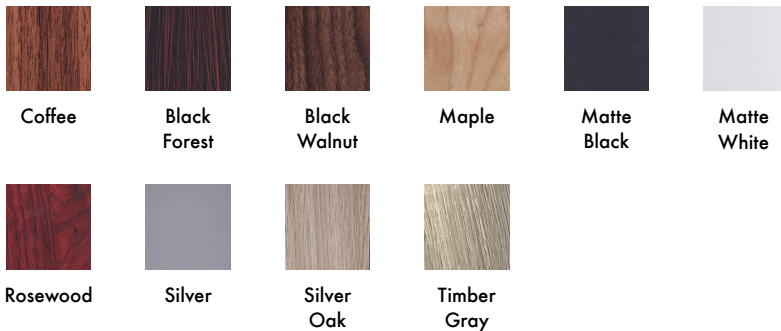

### HOUSING FINISH

### BLADE FINISH

#### Construction

Housing Material: Metal

Housing Finish:

- Matte Black
- Matte White,
- Bronze
- Oil Rubbed Bronze\*
- Satin Nickel\*
- Brushed Nickel\*

Blade Material: 5 MDF Blades

Blade Finish:

- Coffee
- Black Forest
- Black Walnut
- Maple
- Matte Black
- Matte White
- Rosewood
- Silver
- Silver Oak
- Timber Gray