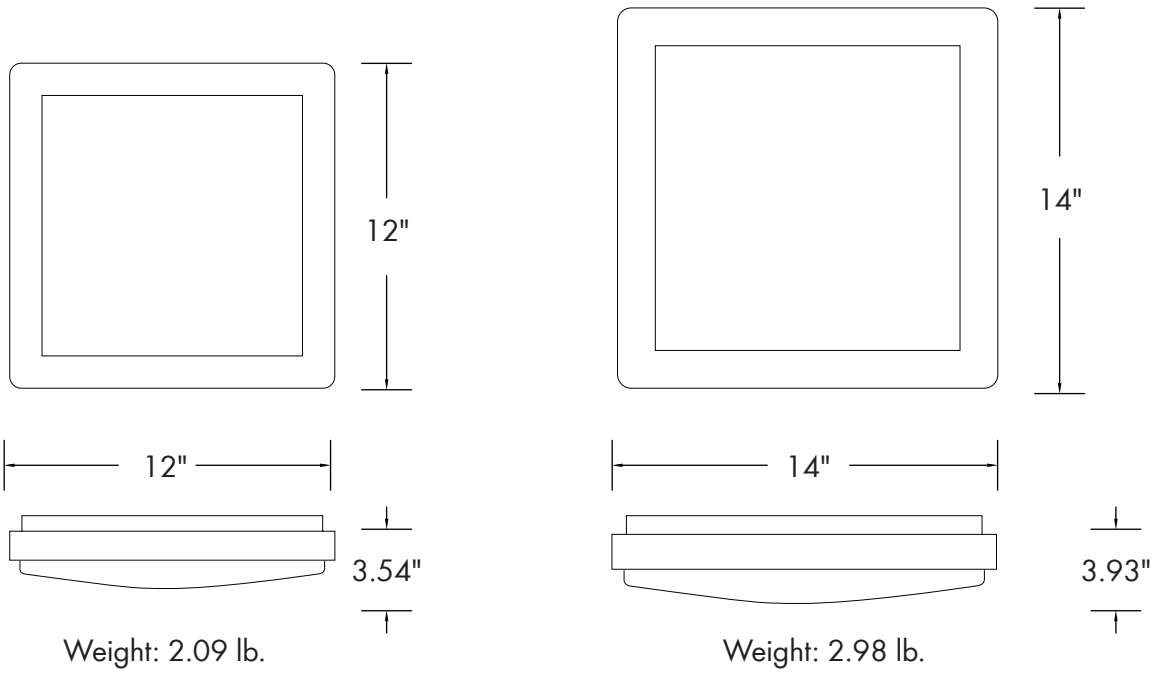

DIMENSIONS

LUMEN OUTPUT

SKU	Size (in)	Wattage (W)	Delivered Lumens (lm)	Efficacy (lm/W)
SSSC-1115-CC-XX	11x11	15	1100	93
SSSC-1425-CC-XX	14 x 14	25	1800	92