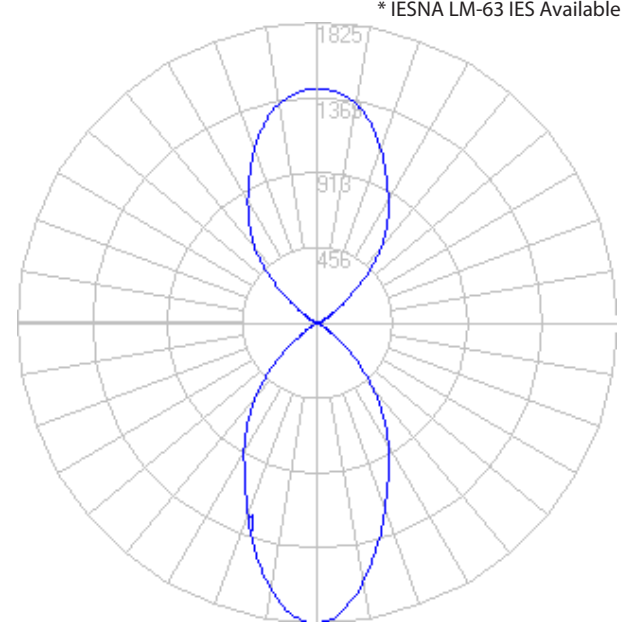

0-10V Dimming

Wet Location Rated

**Ordering Information**

**EXAMPLE: CUDWS-0418-40-BK**

Series	Trim Size and Wattage	CCT	Finish
CUDWS	0418 - 4", 18W 0525 - 5", 25W 0636 - 6", 36W 0843 - 8", 43W	27 - 2700K 30 - 3000K 35 - 3500K 40 - 4000K 50 - 5000K	BK - Black (Standard) *WH - White *BZ - Bronze *SN - Satin Nickel

Photometric Data

Performance Table

SKU	Trim Size (Inch)	Wattage (W)	3000K	
			Delivered Lumens (lm)	System Efficacy (lm/W)
CUDWS-0418-30-XX	4	18	1260	70
CUDWS-0525-30-XX	5	25	1750	70
CUDWS-0636-30-XX	6	36	2520	70
CUDWS-0843-30-XX	8	43	3010	70