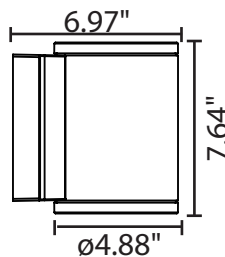

Photometric Data

Performance Table

SKU	Trim Size (Inch)	Wattage (W)	3000K	
			Delivered Lumens (lm)	System Efficacy (lm/W)
CUDWS-0418-30-XX	4	18	1260	70
CUDWS-0525-30-XX	5	25	1750	70
CUDWS-0636-30-XX	6	36	2520	70
CUDWS-0843-30-XX	8	43	3010	70

Product Dimensions

Weight: 3.75 lbs

Weight: 4.41 lbs

Weight: 7.05 lbs

Weight: 11.46 lbs