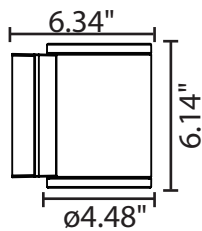

Photometric Data

Performance Table

SKU	Trim Size (Inch)	Wattage (W)	3000K	
			Delivered Lumens (lm)	System Efficacy (lm/W)
CUDWS-0418-30-XX	4	18	1260	70
CUDWS-0525-30-XX	5	25	1750	70
CUDWS-0636-30-XX	6	36	2520	70
CUDWS-0843-30-XX	8	43	3010	70

Product Dimensions

Weight: 3.75 lbs

Weight: 4.41 lbs

Weight: 7.05 lbs

Weight: 11.46 lbs