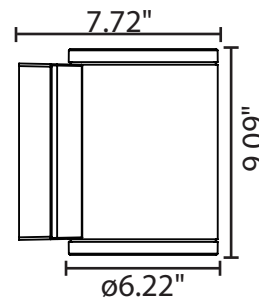

Photometric Data

Performance Table

SKU	Trim Size (Inch)	Wattage (W)	3000K	
			Delivered Lumens (lm)	System Efficacy (lm/W)
CUDWS-0418-30-XX	4	18	1260	70
CUDWS-0525-30-XX	5	25	1750	70
CUDWS-0636-30-XX	6	36	2520	70
CUDWS-0843-30-XX	8	43	3010	70

Product Dimensions

Weight: 3.75 lbs

Weight: 4.41 lbs

Weight: 7.05 lbs

Weight: 11.46 lbs