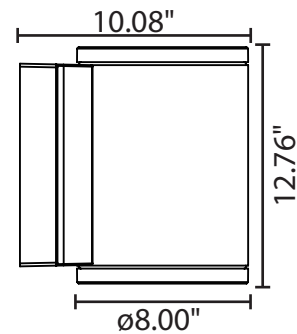

Photometric Data

Performance Table

SKU	Trim Size (Inch)	Wattage (W)	3000K	
			Delivered Lumens (lm)	System Efficacy (lm/W)
CUDWS-0418-30-XX	4	18	1260	70
CUDWS-0525-30-XX	5	25	1750	70
CUDWS-0636-30-XX	6	36	2520	70
CUDWS-0843-30-XX	8	43	3010	70

Product Dimensions

Weight: 3.75 lbs

Weight: 4.41 lbs

Weight: 7.05 lbs

Weight: 11.46 lbs