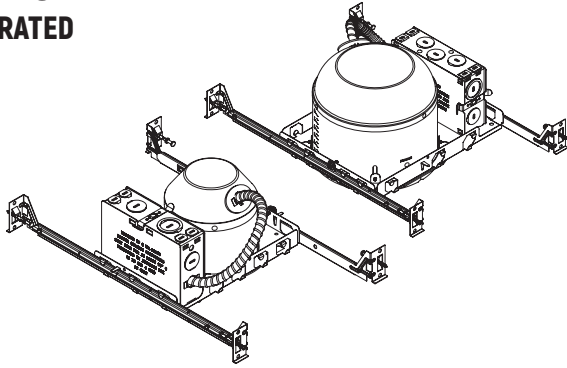

ACCESSORIES

IC
RATED

4", 6"
New Construction Housing
(Option)