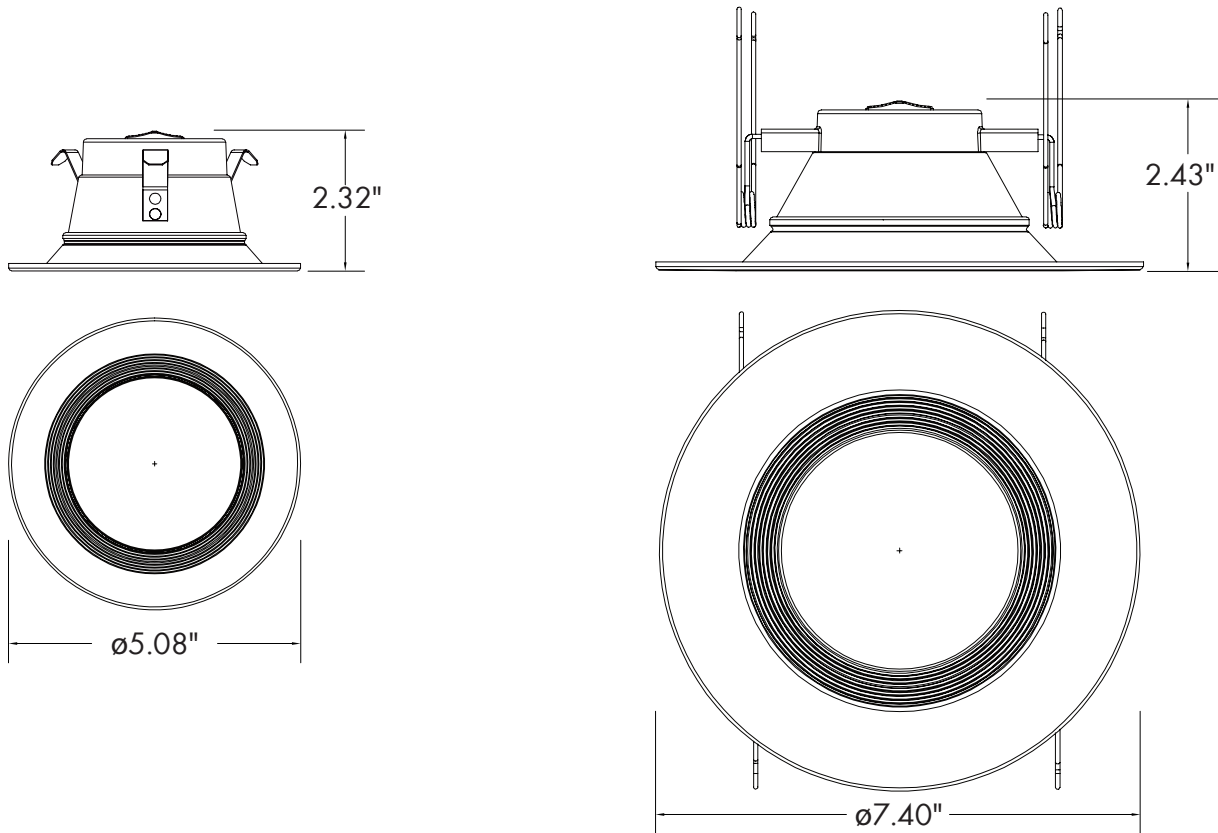

DIMENSIONS

LUMEN OUTPUT

SKU	Size (in)	Wattage (W)	(2700K)		(3000K)		(3500K)		(4000K)		(5000K)	
			Delivered Lumens (lm)	Efficacy (lm/W)	Delivered Lumens (lm)	Efficacy (lm/W)	Delivered Lumens (lm)	Efficacy (lm/W)	Delivered Lumens (lm)	Efficacy (lm/W)	Delivered Lumens (lm)	Efficacy (lm/W)
DR-0410-CC	4	10	670	67	707	70	736	73	752	75	744	74
DR-0615-CC	6	15	969	64	1035	69	1110	74	1158	77	1093	72