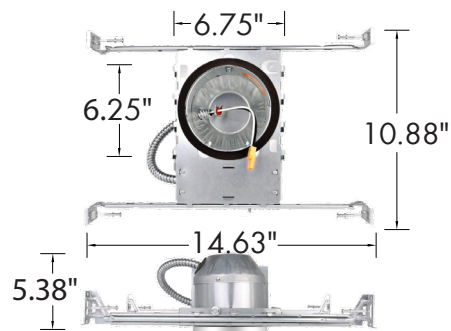

TGS-608-SH