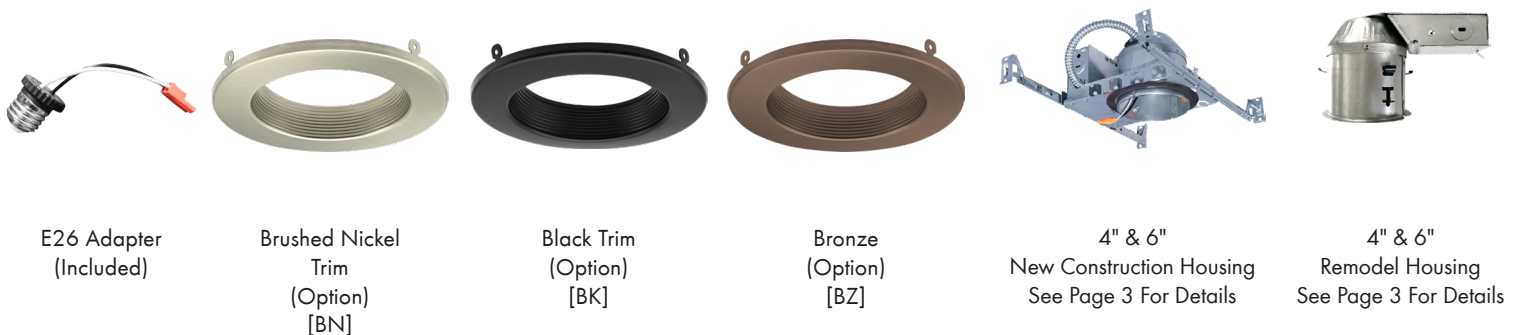

ACCESSORIES

E26 Adapter
(Included)

Brushed Nickel
Trim
(Option)
[BN]

Black Trim
(Option)
[BK]

Bronze
(Option)
[BZ]

4" & 6"
New Construction Housing
See Page 3 For Details

4" & 6"
Remodel Housing
See Page 3 For Details