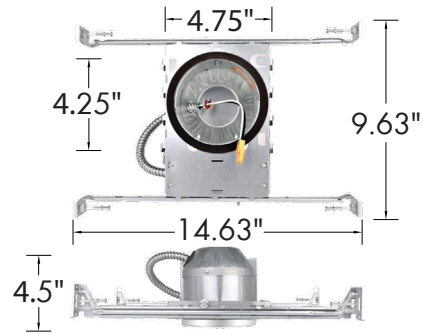

TGS-408-SH