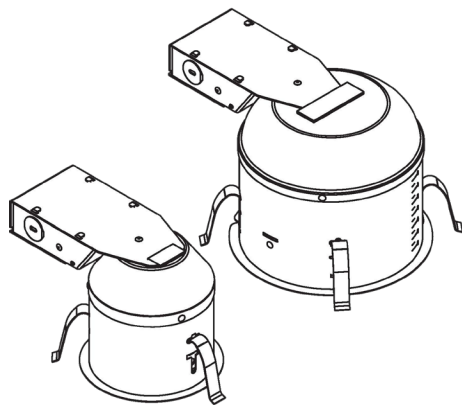

IC
RATED

4", 6"
Remodel Housing
(Option)