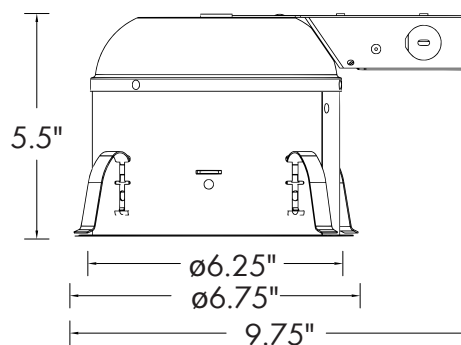

TGS-608-SH-RM