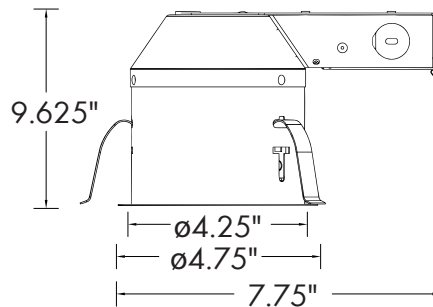

TGS-408-SH-RM