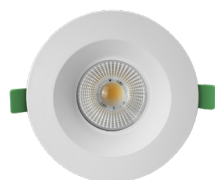

Date:	
Project Name:	
SKU #:	

ICON R4™
Icon Series Round Downlight 4"

RBT - Round Baffled Trim

RTL - Round Trimless

APPLICATIONS

Residential, Commercial, Multi-Family

FEATURES

Construction

- Aluminum Housing

Finish

- White
- Black Trim [Option]

Electrical & Technical

- Input Voltage: 120VAC
- Input Frequency: 60Hz
- Projected Life: L70 > 50,000 hrs
- PF: >0.9
- CRI: >90
- THD: <20%
- CCT Selectable: 2700K/3000K/3500K/4000K/5000K
- Operating Temp.: -4°F ~ 104°F
- Wet Location Rated
- IC Air-Tight Rated

Optical

- White PC Lens
- Available Beam Angles:
 - 24°
 - 38°
 - 60°

Installation/Mounting

- Spring Clip Mount [W/Trim]
- Flush to Ceiling [Trimless]

Controls

- Triac Dimming

Compliance

- JA8 TITLE 24 Compliant

Lumen Output

- 4"/15W: 1000lm
- 4"/18W: 1500lm

Warranty

- 5 Year Warranty
See warranty documentation for more information.

ORDERING INFORMATION **EXAMPLE: ICON-R-4-15-5C-24-RBT-WH**

Series	Size	Wattage	CCT	Beam Angle	Trim Type	Trim Finish	Options
ICON-R	4 - 4"	15 - 15W 18 - 18W	5C - 2700K/3000K/ 3500K/4000K/5000K	24 - 24° 38 - 38° 60 - 60°	RBT - Round Baffled Trim RTL - Round Trimless	BK - Black WH - White	ICON-R-NC [New Construction Plate W/ Hanger Bar] FLEX-4 [4' Flexible Connector] FLEX-6 [6' Flexible Connector] FLEX-10 [10' Flexible Connector] FLEX-20 [20' Flexible Connector]