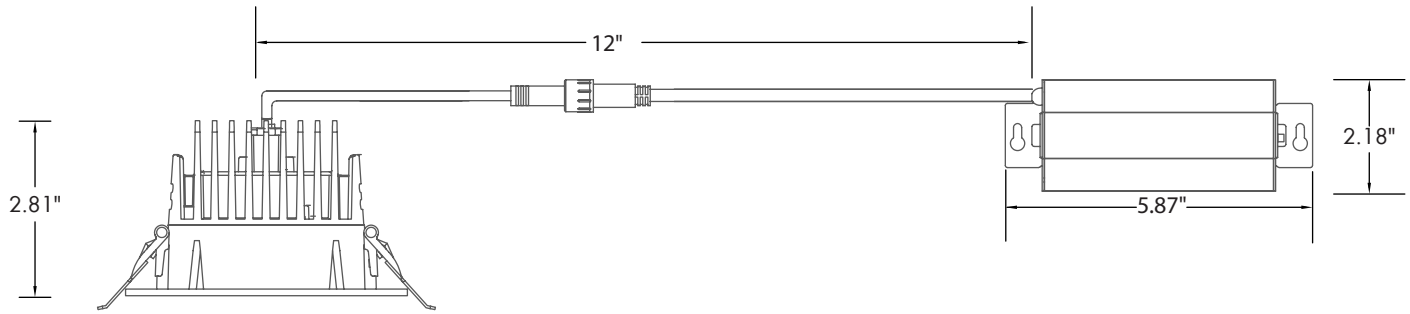

Lumen Output

- 4"/15W: 1000lm
- 4"/18W: 1500lm

Warranty

- 5 Year Warranty
See warranty documentation for more information.

ORDERING INFORMATION **EXAMPLE: ICON-R-4-15-5C-24-RBT-WH**

Series	Size	Wattage	CCT	Beam Angle	Trim Type	Trim Finish	Options
ICON-R	4 - 4"	15 - 15W 18 - 18W	5C - 2700K/3000K/ 3500K/4000K/5000K	24 - 24° 38 - 38° 60 - 60°	RBT - Round Baffled Trim RTL - Round Trimless	BK - Black WH - White	ICON-R-NC [New Construction Plate W/ Hanger Bar] FLEX-4 [4' Flexible Connector] FLEX-6 [6' Flexible Connector] FLEX-10 [10' Flexible Connector] FLEX-20 [20' Flexible Connector]

DIMENSIONS

LUMEN OUTPUT

SKU	Size (in)	Wattage (W)	Delivered Lumens (lm)	Efficacy (lm/W)
ICON-R-4-15-5C-38-RBT-WH	4	15	1000	66
ICON-R-4-18-5C-38-RBT-WH	4	18	1500	83

ACCESSORIES

Baffled Trim [RBT]

Round Trimless [RTL]

New Construction Kit
W/ Hanger Bar
2"/3"/3.5"/4"
[ICON-R-NC]

COMPLETED PRODUCT

ICON R4™
Round Baffled Trim

ICON R4™
Round Trimless