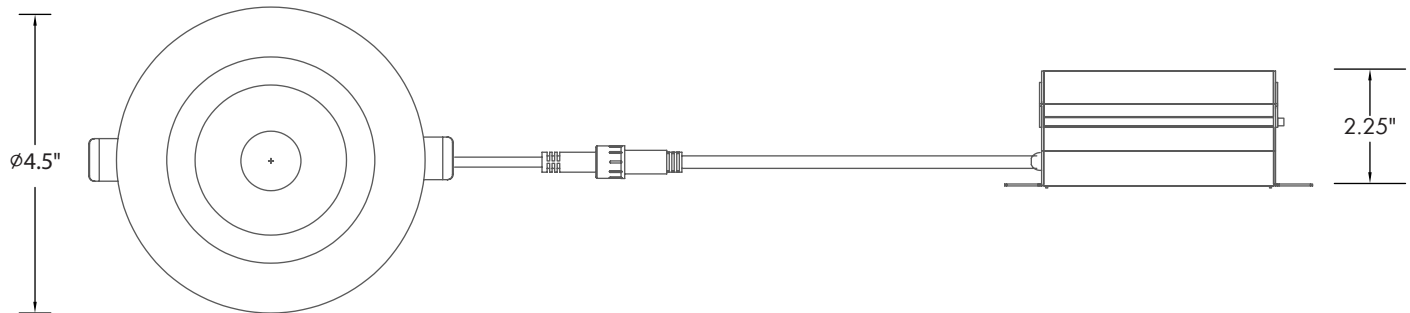

Lumen Output

- 4"/15W: 1000lm
- 4"/18W: 1500lm

Warranty

- 5 Year Warranty
See warranty documentation for more information.

ORDERING INFORMATION **EXAMPLE: ICON-R-4-15-5C-24-RBT-WH**

Series	Size	Wattage	CCT	Beam Angle	Trim Type	Trim Finish	Options
ICON-R	4 - 4"	15 - 15W 18 - 18W	5C - 2700K/3000K/ 3500K/4000K/5000K	24 - 24° 38 - 38° 60 - 60°	RBT - Round Baffled Trim RTL - Round Trimless	BK - Black WH - White	ICON-R-NC [New Construction Plate W/ Hanger Bar] FLEX-4 [4' Flexible Connector] FLEX-6 [6' Flexible Connector] FLEX-10 [10' Flexible Connector] FLEX-20 [20' Flexible Connector]

DIMENSIONS

LUMEN OUTPUT

SKU	Size (in)	Wattage (W)	Delivered Lumens (lm)	Efficacy (lm/W)
ICON-R-4-15-5C-38-RBT-WH	4	15	1000	66
ICON-R-4-18-5C-38-RBT-WH	4	18	1500	83

ACCESSORIES

Baffled Trim [RBT]

Round Trimless [RTL]

New Construction Kit
W/ Hanger Bar
2"/3"/3.5"/4"
[ICON-R-NC]

COMPLETED PRODUCT

ICON R4™
Round Baffled Trim

ICON R4™
Round Trimless