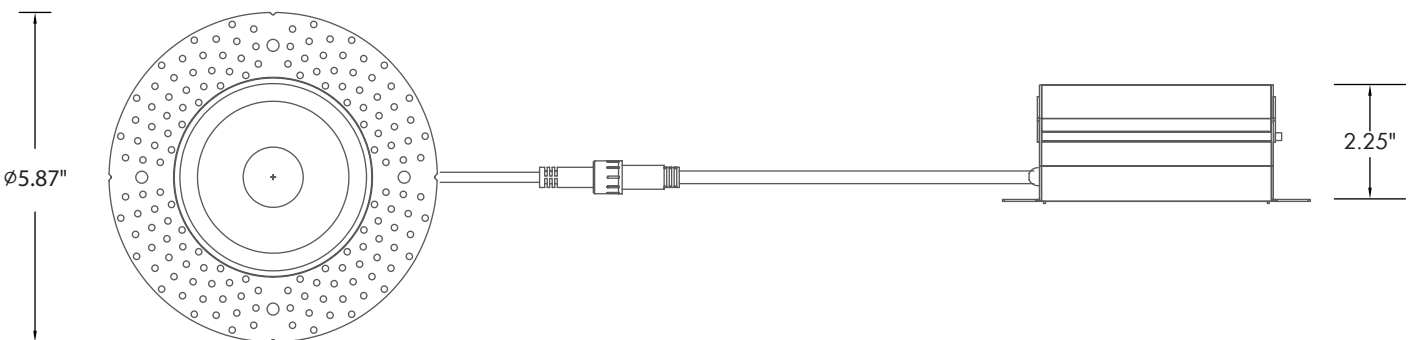

Lumen Output

- 4"/15W: 1000lm
- 4"/18W: 1500lm

Warranty

- 5 Year Warranty
See warranty documentation for more information.

ORDERING INFORMATION **EXAMPLE: ICON-R-4-15-5C-24-RBT-WH**

Series	Size	Wattage	CCT	Beam Angle	Trim Type	Trim Finish	Options
ICON-R	4 - 4"	15 - 15W 18 - 18W	5C - 2700K/3000K/ 3500K/4000K/5000K	24 - 24° 38 - 38° 60 - 60°	RBT - Round Baffled Trim RTL - Round Trimless	BK - Black WH - White	ICON-R-NC [New Construction Plate W/ Hanger Bar] FLEX-4 [4' Flexible Connector] FLEX-6 [6' Flexible Connector] FLEX-10 [10' Flexible Connector] FLEX-20 [20' Flexible Connector]

DIMENSIONS

LUMEN OUTPUT

SKU	Size (in)	Wattage (W)	Delivered Lumens (lm)	Efficacy (lm/W)
ICON-R-4-15-5C-38-RBT-WH	4	15	1000	66
ICON-R-4-18-5C-38-RBT-WH	4	18	1500	83

ACCESSORIES

Baffled Trim [RBT]

Round Trimless [RTL]

New Construction Kit
W/ Hanger Bar
2"/3"/3.5"/4"
[ICON-R-NC]

COMPLETED PRODUCT

ICON R4™
Round Baffled Trim

ICON R4™
Round Trimless