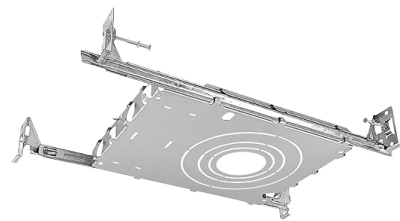

Date:	
Project Name:	
SKU #:	

ICON R4™
Icon Series Round Downlight 4"

RBT - Round Baffled Trim

RTL - Round Trimless

APPLICATIONS

Residential, Commercial, Multi-Family

FEATURES

Construction

Lumen Output

- 4"/15W: 1000lm
- 4"/18W: 1500lm

Warranty

- 5 Year Warranty
See warranty documentation for more information.

ORDERING INFORMATION **EXAMPLE: ICON-R-4-15-5C-24-RBT-WH**

Series	Size	Wattage	CCT	Beam Angle	Trim Type	Trim Finish	Options
ICON-R	4 - 4"	15 - 15W 18 - 18W	5C - 2700K/3000K/ 3500K/4000K/5000K	24 - 24° 38 - 38° 60 - 60°	RBT - Round Baffled Trim RTL - Round Trimless	BK - Black WH - White	ICON-R-NC [New Construction Plate W/ Hanger Bar] FLEX-4 [4' Flexible Connector] FLEX-6 [6' Flexible Connector] FLEX-10 [10' Flexible Connector] FLEX-20 [20' Flexible Connector]

DIMENSIONS

LUMEN OUTPUT

SKU	Size (in)	Wattage (W)	Delivered Lumens (lm)	Efficacy (lm/W)
ICON-R-4-15-5C-38-RBT-WH	4	15	1000	66
ICON-R-4-18-5C-38-RBT-WH	4	18	1500	83

ACCESSORIES

Baffled Trim [RBT]

Round Trimless [RTL]

New Construction Kit
W/ Hanger Bar
2"/3"/3.5"/4"
[ICON-R-NC]

COMPLETED PRODUCT

ICON R4™
Round Baffled Trim

ICON R4™
Round Trimless