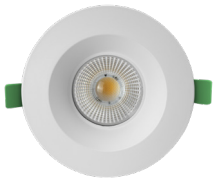

Date:	
Project Name:	
SKU #:	

ICON R4™
Icon Series Round Downlight 4"

RBT - Round Baffled Trim

RTL - Round Trimless

APPLICATIONS

Residential, Commercial, Multi-Family

FEATURES

Construction

Optical

- White PC Lens
- Available Beam Angles:
 - 24°
 - 38°
 - 60°

Installation/Mounting

- Spring Clip Mount [W/Trim]
- Flush to Ceiling [Trimless]

Controls

- Triac Dimming

Compliance

- JA8 TITLE 24 Compliant

Lumen Output

- 4"/15W: 1000lm
- 4"/18W: 1500lm

Warranty

- 5 Year Warranty
See warranty documentation for more information.

ORDERING INFORMATION **EXAMPLE: ICON-R-4-15-5C-24-RBT-WH**

Series	Size	Wattage	CCT	Beam Angle	Trim Type	Trim Finish	Options
ICON-R	4 - 4"	15 - 15W 18 - 18W	5C - 2700K/3000K/ 3500K/4000K/5000K	24 - 24° 38 - 38° 60 - 60°	RBT - Round Baffled Trim RTL - Round Trimless	BK - Black WH - White	ICON-R-NC [New Construction Plate W/ Hanger Bar] FLEX-4 [4' Flexible Connector] FLEX-6 [6' Flexible Connector] FLEX-10 [10' Flexible Connector] FLEX-20 [20' Flexible Connector]

DIMENSIONS

LUMEN OUTPUT

SKU	Size (in)	Wattage (W)	Delivered Lumens (lm)	Efficacy (lm/W)
ICON-R-4-15-5C-38-RBT-WH	4	15	1000	66
ICON-R-4-18-5C-38-RBT-WH	4	18	1500	83

ACCESSORIES

Baffled Trim [RBT]

Round Trimless [RTL]