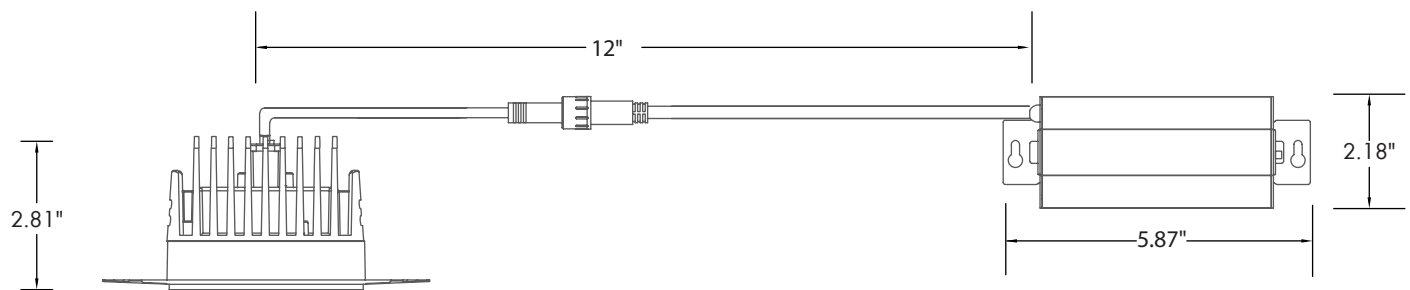

Lumen Output

- 4"/15W: 1000lm
- 4"/18W: 1500lm

Warranty

- 5 Year Warranty
See warranty documentation for more information.

ORDERING INFORMATION **EXAMPLE: ICON-R-4-15-5C-24-RBT-WH**

Series	Size	Wattage	CCT	Beam Angle	Trim Type	Trim Finish	Options
ICON-R	4 - 4"	15 - 15W 18 - 18W	5C - 2700K/3000K/ 3500K/4000K/5000K	24 - 24° 38 - 38° 60 - 60°	RBT - Round Baffled Trim RTL - Round Trimless	BK - Black WH - White	ICON-R-NC [New Construction Plate W/ Hanger Bar] FLEX-4 [4' Flexible Connector] FLEX-6 [6' Flexible Connector] FLEX-10 [10' Flexible Connector] FLEX-20 [20' Flexible Connector]

DIMENSIONS

LUMEN OUTPUT

SKU	Size (in)	Wattage (W)	Delivered Lumens (lm)	Efficacy (lm/W)
ICON-R-4-15-5C-38-RBT-WH	4	15	1000	66
ICON-R-4-18-5C-38-RBT-WH	4	18	1500	83

ACCESSORIES

Baffled Trim [RBT]

Round Trimless [RTL]