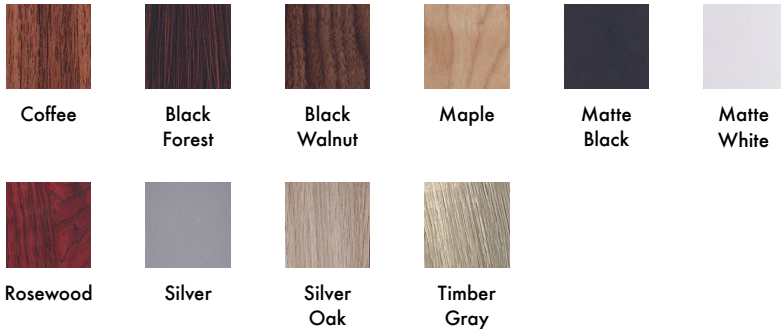

### HOUSING FINISH

### BLADE FINISH

#### Construction

Housing Material: Metal

Housing Finish:

- Matte Black
- Matte White,
- Bronze
- Oil Rubbed Bronze\*,
- Satin Nickel\*
- Brushed Nickel\*

Blade Material: 5 MDF Blades

Blade Finish:

- Coffee
- Black Forest
- Black Walnut
- Maple
- Matte Black
- Matte White
- Rosewood
- Silver
- Silver Oak
- Timber Gray