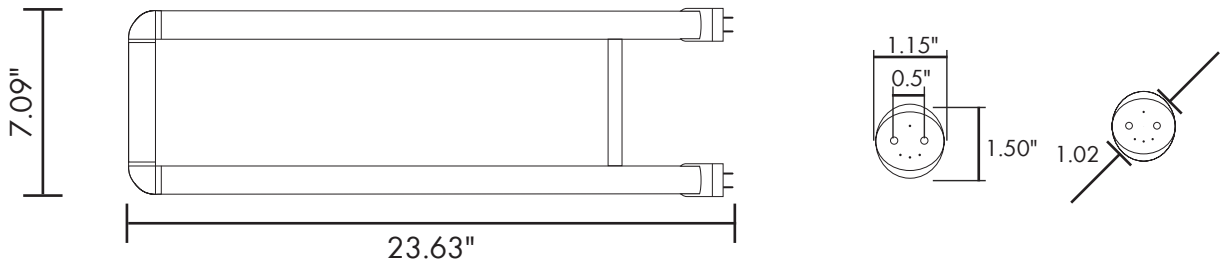

Lumen Output

- 2' 15W (1,950lm)

Warranty

- 5 Year Warranty
- See warranty documentation for more information.

**ORDERING INFORMATION****EXAMPLE: 832115-40-U-B-F**

Tube	Size	Wattage	CCT	Style	Type
83	21 - 24"	15 - 15W	35 - 3500K 40 - 4000K 50 - 5000K	U - U-Bend	B-F - Type A [Plug & Play (Ballast Compatible)] Type B [Bypass Ballast for direct line wiring (Single Or Double Ended Power)]

Accessories

90025-H-GEN-3 (25W Emergency Battery Driver)
9913-A (Non-Shunted Tombstones)

DIMENSIONS

Weight: 0.79 lb.

LUMEN OUTPUT

SKU	Size (ft)	Wattage (W)	Delivered Lumens (lm)	Efficacy (lm/W)
832115-40-B-F	2	15	1950	130