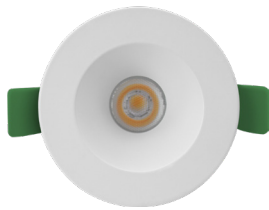

Date:	
Project Name:	
SKU #:	

ICON R1™
 ICON Series Round Downlight 1"

RBT - Round Baffled Trim

RTL - Round Trimless

APPLICATIONS

Residential, Commercial, Multi-Family

FEATURES

Construction

Optical

- White PC Lens
 - Available Beam Angles:
 - 24°
 - 38°
 - 60°

Installation/Mounting

- Spring Clip Mount [W/Trim]
 - Flush to Ceiling [Trimless]

Controls

- Triac Dimming

Compliance

- JA8 TITLE 24 Compliant

Lumen Output

• 1"/7W: 500lm

Warranty

- 5 Year Warranty
 See warranty documentation for more information.

ORDERING INFORMATION **EXAMPLE: ICON-R-1-7-5C-24-RBT-WH**

Series	Size	Wattage	CCT	Beam Angle	Trim Type	Trim Finish	Options
ICON-R	1 - 1"	7 - 7W	5C - 2700K/3000K/ 3500K/4000K/5000K	24 - 24° 38 - 38° 60 - 60°	RBT - Round Baffled Trim RTL - Round Trimless	BK - Black WH - White	ICON-R-NC [New Construction Plate W/ Hanger Bar] FLEX-4 [4' Flexible Connector] FLEX-6 [6' Flexible Connector] FLEX-10 [10' Flexible Connector] FLEX-20 [20' Flexible Connector]

DIMENSIONS

LUMEN OUTPUT

SKU	Size (in)	Wattage (W)	Delivered Lumens (lm)	Efficacy (lm/W)
ICON-R-1-7-5C-38-RBT-WH	1	7	500	71

ACCESSORIES

Round Baffled Trim [RBT]

Round Trimless [RTL]

New Construction Kit
 W/ Hanger Bar
 2 1/3"/3.5"/4"
 [ICON-R-NC]