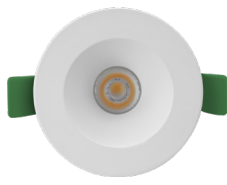

Date:	
Project Name:	
SKU #:	

ICON R1™
 ICON Series Round Downlight 1"

RBT - Round Baffled Trim

RTL - Round Trimless

APPLICATIONS

Residential, Commercial, Multi-Family

FEATURES

Construction

- Aluminum Housing

Finish

- White
 - Black Trim [Option]

Electrical & Technical

- Input Voltage: 120VAC
 - Input Frequency: 60Hz
 - Projected Life: L70 > 50,000 hrs
 - PF: >0.9
 - CRI: >90
 - THD: <20%
 - CCT Selectable: 2700K/3000K/3500K/
 4000K/5000K
 - Operating Temp.: -4°F ~ 104°F
 - Wet Location Rated
 - IC Air-Tight Rated

Optical

- White PC Lens
 - Available Beam Angles:
 - 24°
 - 38°
 - 60°

Installation/Mounting

- Spring Clip Mount [W/Trim]
 - Flush to Ceiling [Trimless]

Controls

- Triac Dimming

Compliance

- JA8 TITLE 24 Compliant

Lumen Output

• 1"/7W: 500lm

Warranty

- 5 Year Warranty
 See warranty documentation for more information.

ORDERING INFORMATION **EXAMPLE: ICON-R-1-7-5C-24-RBT-WH**

Series	Size	Wattage	CCT	Beam Angle	Trim Type	Trim Finish	Options
ICON-R	1 - 1"	7 - 7W	5C - 2700K/3000K/ 3500K/4000K/5000K	24 - 24° 38 - 38° 60 - 60°	RBT - Round Baffled Trim RTL - Round Trimless	BK - Black WH - White	ICON-R-NC [New Construction Plate W/ Hanger Bar] FLEX-4 [4' Flexible Connector] FLEX-6 [6' Flexible Connector] FLEX-10 [10' Flexible Connector] FLEX-20 [20' Flexible Connector]