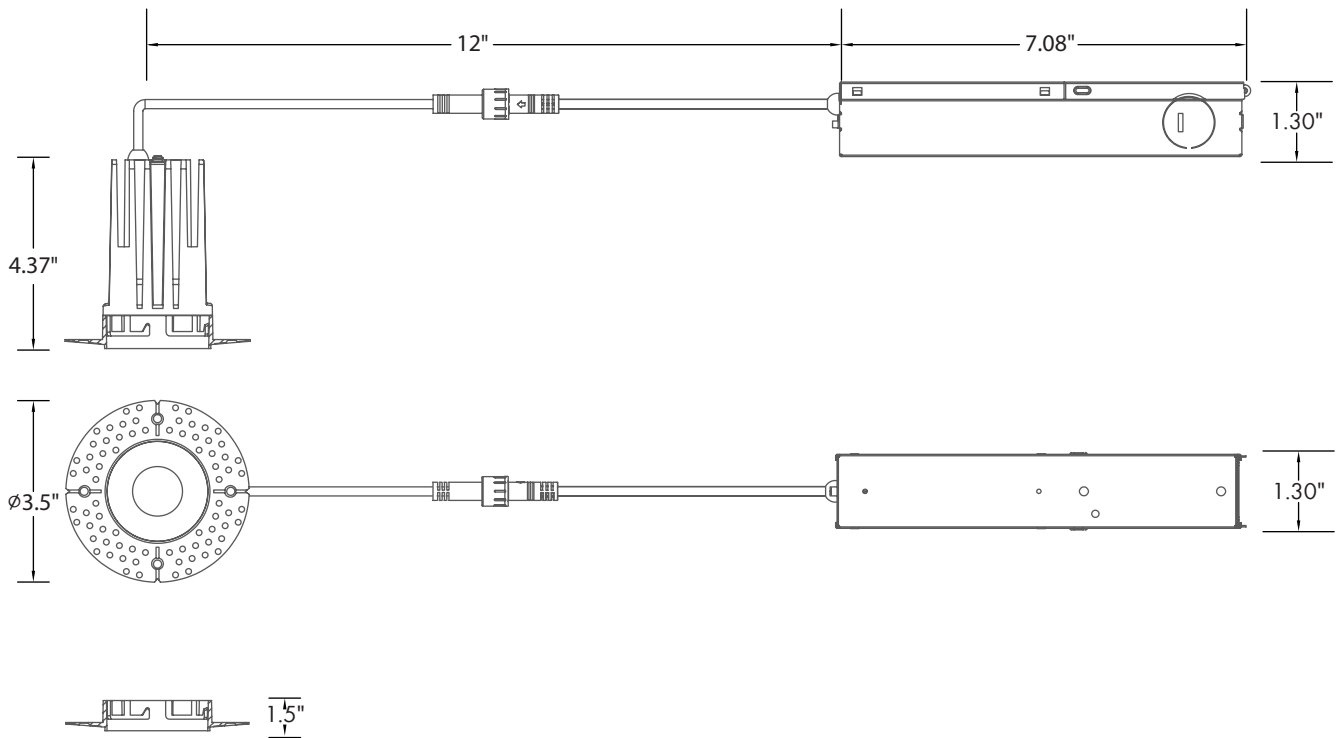

Optical

- White PC Lens
 - Available Beam Angles:
 - 24°
 - 38°
 - 60°

Installation/Mounting

- Spring Clip Mount [W/Trim]
 - Flush to Ceiling [Trimless]

Controls

- Triac Dimming

Compliance

- JA8 TITLE 24 Compliant

Lumen Output

• 1"/7W: 500lm

Warranty

- 5 Year Warranty
 See warranty documentation for more information.

ORDERING INFORMATION **EXAMPLE: ICON-R-1-7-5C-24-RBT-WH**

Series	Size	Wattage	CCT	Beam Angle	Trim Type	Trim Finish	Options
ICON-R	1 - 1"	7 - 7W	5C - 2700K/3000K/ 3500K/4000K/5000K	24 - 24° 38 - 38° 60 - 60°	RBT - Round Baffled Trim RTL - Round Trimless	BK - Black WH - White	ICON-R-NC [New Construction Plate W/ Hanger Bar] FLEX-4 [4' Flexible Connector] FLEX-6 [6' Flexible Connector] FLEX-10 [10' Flexible Connector] FLEX-20 [20' Flexible Connector]

DIMENSIONS

LUMEN OUTPUT

SKU	Size (in)	Wattage (W)	Delivered Lumens (lm)	Efficacy (lm/W)
ICON-R-1-7-5C-38-RBT-WH	1	7	500	71

ACCESSORIES

Round Baffled Trim [RBT]

Round Trimless [RTL]

New Construction Kit
 W/ Hanger Bar
 2 1/3"/3.5"/4"
 [ICON-R-NC]