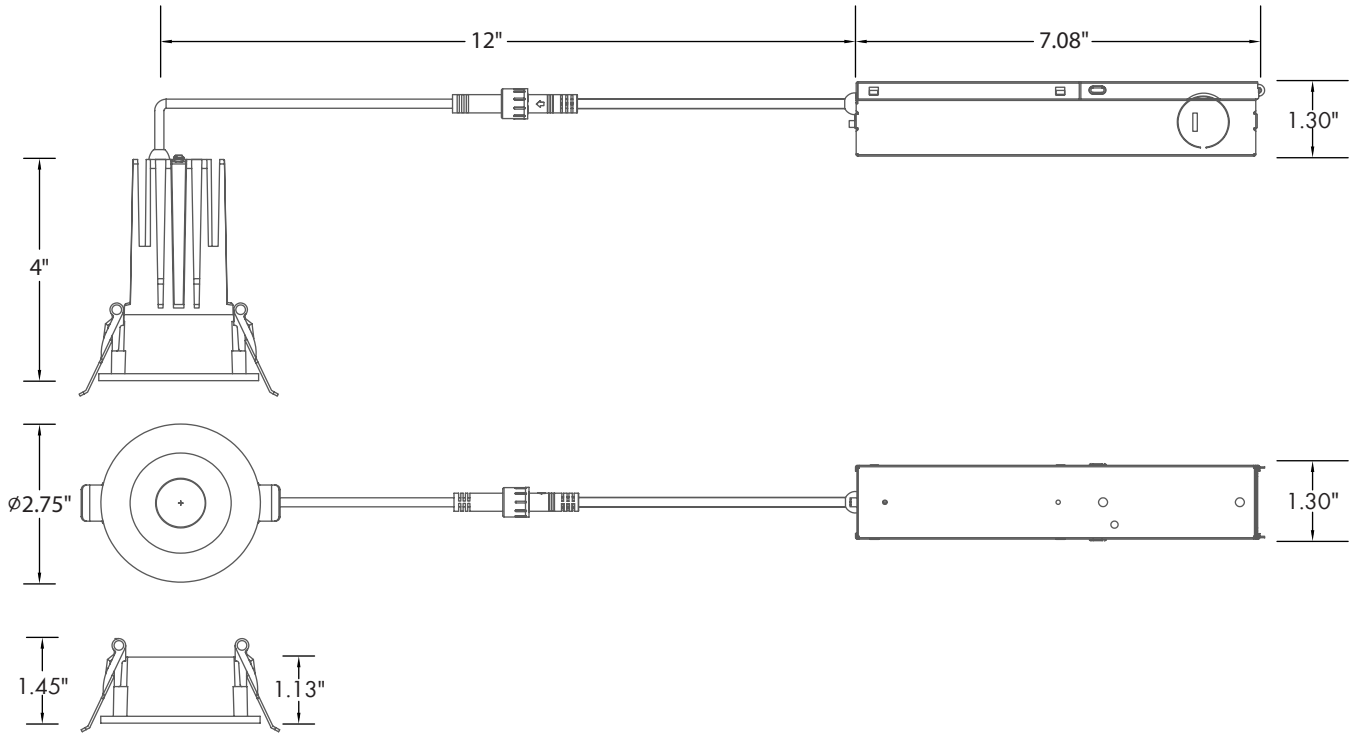

Lumen Output

• 1"/7W: 500lm

Warranty

- 5 Year Warranty
 See warranty documentation for more information.

ORDERING INFORMATION **EXAMPLE: ICON-R-1-7-5C-24-RBT-WH**

Series	Size	Wattage	CCT	Beam Angle	Trim Type	Trim Finish	Options
ICON-R	1 - 1"	7 - 7W	5C - 2700K/3000K/ 3500K/4000K/5000K	24 - 24° 38 - 38° 60 - 60°	RBT - Round Baffled Trim RTL - Round Trimless	BK - Black WH - White	ICON-R-NC [New Construction Plate W/ Hanger Bar] FLEX-4 [4' Flexible Connector] FLEX-6 [6' Flexible Connector] FLEX-10 [10' Flexible Connector] FLEX-20 [20' Flexible Connector]

DIMENSIONS

LUMEN OUTPUT

SKU	Size (in)	Wattage (W)	Delivered Lumens (lm)	Efficacy (lm/W)
ICON-R-1-7-5C-38-RBT-WH	1	7	500	71

ACCESSORIES

Round Baffled Trim [RBT]

Round Trimless [RTL]

New Construction Kit
 W/ Hanger Bar
 2 1/3"/3.5"/4"
 [ICON-R-NC]