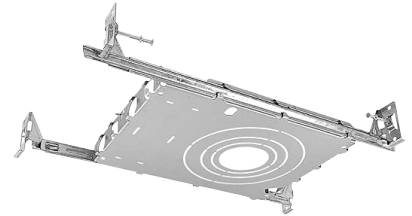

Date:	
Project Name:	
SKU #:	

ICON R1™
 ICON Series Round Downlight 1"

RBT - Round Baffled Trim

RTL - Round Trimless

APPLICATIONS

Residential, Commercial, Multi-Family

FEATURES

Construction

Lumen Output

• 1"/7W: 500lm

Warranty

- 5 Year Warranty
 See warranty documentation for more information.

ORDERING INFORMATION **EXAMPLE: ICON-R-1-7-5C-24-RBT-WH**

Series	Size	Wattage	CCT	Beam Angle	Trim Type	Trim Finish	Options
ICON-R	1 - 1"	7 - 7W	5C - 2700K/3000K/ 3500K/4000K/5000K	24 - 24° 38 - 38° 60 - 60°	RBT - Round Baffled Trim RTL - Round Trimless	BK - Black WH - White	ICON-R-NC [New Construction Plate W/ Hanger Bar] FLEX-4 [4' Flexible Connector] FLEX-6 [6' Flexible Connector] FLEX-10 [10' Flexible Connector] FLEX-20 [20' Flexible Connector]

DIMENSIONS

LUMEN OUTPUT

SKU	Size (in)	Wattage (W)	Delivered Lumens (lm)	Efficacy (lm/W)
ICON-R-1-7-5C-38-RBT-WH	1	7	500	71

ACCESSORIES

Round Baffled Trim [RBT]

Round Trimless [RTL]

New Construction Kit
 W/ Hanger Bar
 2 1/3"/3.5"/4"
 [ICON-R-NC]

COMPLETED PRODUCT

ICON R1™
 Round Baffled Trim

ICON R1™
 Round Trimless