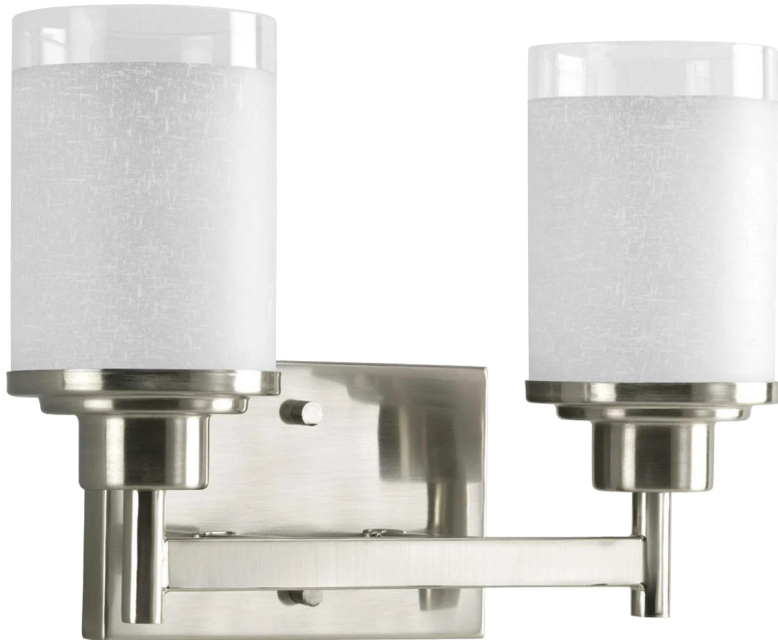

Date:	
Project Name:	
SKU #:	

Roy™ Vanity II

Wall Mounted

APPLICATIONS

Residential, Multi-Family Complex

FEATURES

Construction

- Steel with Powder Coated Paint.

Finish

- Satin Nickel
- Antique Bronze

Electrical & Technical

- Input Voltage: 120V
- Input Frequency: 60Hz
- CCT: Determined by bulb
- 2 x E26 Medium Base [A19 Bulb]
- Max Wattage Per Base is 100W
[Bulb not provided]
- Damp Location Rated

Optical

- Glass Shades

Installation/Mounting

- Wall Mounted

Controls

- No Dimming

Compliance

- JA8 TITLE 24 Compliant
[With qualified bulbs]
- Energy Star
[With qualified bulbs]

Lumen Output

• Determined by bulb placed in base

Warranty

- 5 Year Warranty
See warranty documentation for more information.

ORDERING INFORMATION

EXAMPLE: ROY-VN-2A19-139-SN

ROY-VN			
Series	Quantity/Bulb Type	Size	Finish
ROY-VN	2A19 - 2 Light/A19 Bulb	139 - W: 13" x H: 9.5"	SN - Satin Nickel AB - Antique Bronze