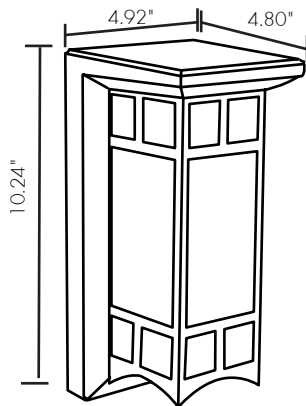

Date:	
Project Name:	
SKU #:	

Selene™ III Outdoor Wall Mount

Wall Mounted

DIMENSIONS

APPLICATIONS

Exterior Lighting (Landscape, Backyard, Garden, Pathways, Doorways, and Entryways, Etc.)

FEATURES

Construction

Optical

- White PC Lens
- Beam Angle: 270°

Installation/Mounting

- Wall Mounted

Controls

- No Dimming [Standard]

Lumen Output

- 10"/12W: 960lm

Warranty

- 5 Year Warranty
- See warranty documentation for more information.

ORDERING INFORMATION

EXAMPLE: SEL3-1012-27-BK

SEL3			
Series	Size/Wattage	CCT	Finish
SEL3	1012 - 10"/12W	27 - 2700K 30 - 3000K 40 - 4000K 50 - 5000K	BK - Black