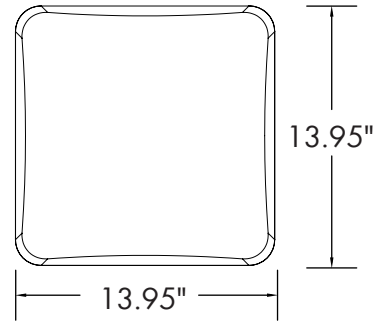

Optical

- Plastic Lens

Controls

- Triac Dimming

Installation/Mounting

- Flush Mounted

Lumen Output

- 11"/15W: 1,100lm
- 14"/25W: 1,800lm

Warranty

- 5 Year Warranty
See warranty documentation for more information.

ORDERING INFORMATION **EXAMPLE: SSMF-1115-C**

SSMF		
Series	Size/Wattage	CCT
SSMF	1115 - 11"/15W 1425 - 14"/25W	C - 2700K/3000K/3500K/4000K/5000K

DIMENSIONS

LUMEN OUTPUT

SKU	Size LxW (in)	Wattage (W)	Delivered Lumens (lm)	Efficacy (lm/W)
SSMF-1115-C	10.9x10.9	15	1100	73
SSMF-1425-C	13.95x13.95	25	1800	72