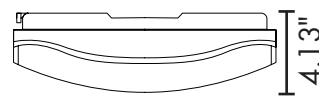

Warranty

- 5 Year Warranty
See warranty documentation for more information.

ORDERING INFORMATION **EXAMPLE: SSMF-1115-C**

SSMF		
Series	Size/Wattage	CCT
SSMF	1115 - 11"/15W 1425 - 14"/25W	C - 2700K/3000K/3500K/4000K/5000K

DIMENSIONS

LUMEN OUTPUT

SKU	Size LxW (in)	Wattage (W)	Delivered Lumens (lm)	Efficacy (lm/W)
SSMF-1115-C	10.9x10.9	15	1100	73
SSMF-1425-C	13.95x13.95	25	1800	72