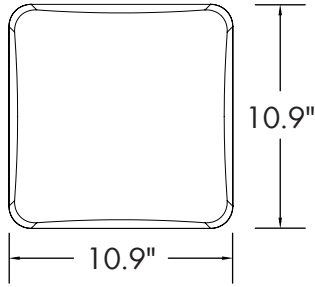

Optical

- Plastic Lens

Controls

- Triac Dimming

Installation/Mounting

- Flush Mounted

Lumen Output

- 11"/15W: 1,100lm
- 14"/25W: 1,800lm

Warranty

- 5 Year Warranty
See warranty documentation for more information.

ORDERING INFORMATION **EXAMPLE: SSMF-1115-C**

SSMF		
Series	Size/Wattage	CCT
SSMF	1115 - 11"/15W 1425 - 14"/25W	C - 2700K/3000K/3500K/4000K/5000K

DIMENSIONS

LUMEN OUTPUT

SKU	Size LxW (in)	Wattage (W)	Delivered Lumens (lm)	Efficacy (lm/W)
SSMF-1115-C	10.9x10.9	15	1100	73
SSMF-1425-C	13.95x13.95	25	1800	72