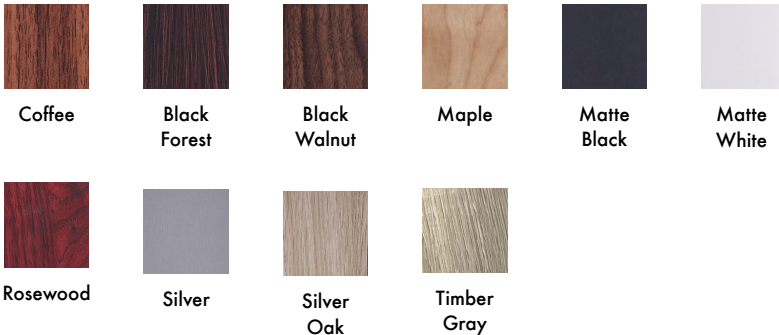

Date:	
Project Name:	
SKU #:	

52" Lily™ Series

Modern Ceiling Fan

Room Size
225~400 ft²

HOUSING FINISH

BLADE FINISH

APPLICATIONS

Master Bedroom, Kids Room, Living Room / Great Room, Fitness Room, Bonus Room / Game Room, Kitchen, Office, Laundry Room, Bedroom, Guest Bedroom

FEATURES

Construction

Housing Material: Metal

Housing Finish:

- Matte Black
- Matte White
- Bronze
- Oil Rubbed Bronze*
- Satin Nickel*
- Brushed Nickel*

Blade Material: 3 MDF Blades or 5 Plywood Blades

Blade Finish:

- Coffee
- Black Forest
- Black Walnut
- Maple
- Matte Black
- Matte White
- Rosewood
- Silver
- Silver Oak
- Timber Gray

Blade Pitch: 10.5°

Lens/Shade Material: Acrylic

Fan Diameter: 52"

Light Source: Integated 19W, 1600lm, [3000K], 90CRI