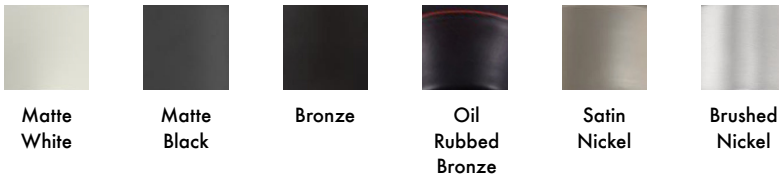

Date:	
Project Name:	
SKU #:	

52" Lily™ Series

Modern Ceiling Fan

Room Size
225~400 ft²

HOUSING FINISH

BLADE FINISH

APPLICATIONS

Master Bedroom, Kids Room, Living Room / Great Room, Fitness Room, Bonus Room / Game Room, Kitchen, Office, Laundry Room, Bedroom, Guest Bedroom

FEATURES

Construction

Housing Material: Metal

Housing Finish:

- Matte Black
- Matte White
- Bronze
- Oil Rubbed Bronze*
- Satin Nickel*
- Brushed Nickel*

Blade Material: 3 MDF Blades or 5 Plywood Blades

Blade Finish:

- Coffee
- Black Forest
- Black Walnut
- Maple
- Matte Black
- Matte White
- Rosewood
- Silver
- Silver Oak
- Timber Gray

Blade Pitch: 10.5°

Lens/Shade Material: Acrylic

Fan Diameter: 52"

Light Source: Integated 19W, 1600lm, [3000K], 90CRI