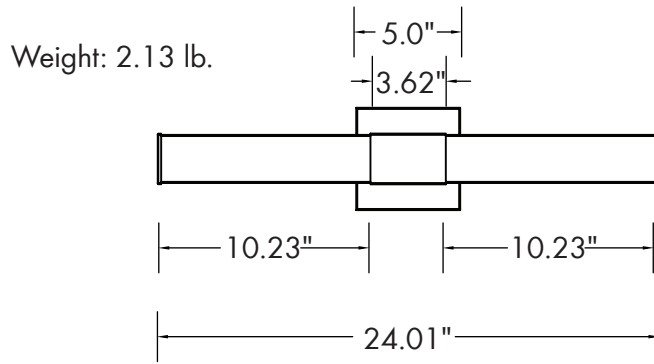

Lumen Output

- 2'/24W: 1,700lm
- 3'/30W: 2,200lm
- 4'/38W: 3,000lm

Warranty

- 5 Year Warranty
 See warranty documentation for more information.

ORDERING INFORMATION **EXAMPLE: MVR-24-24-C-BN**

Series	Size	Wattage	CCT	Finish
MVR	24 - 24" 36 - 36" 48 - 48"	24 - 24W 30 - 30W 38 - 38W	C - 2700K/3000K/3500K/4000K/5000K	BN - Brushed Nickel BK - Black

DIMENSIONS

LUMEN OUTPUT

SKU	Size (in)	Wattage (W)	Delivered Lumens (lm)	Efficacy (lm/W)
MVR-24-24-C-BN	24	24	1700	71
MVR-36-30-C-BN	36	30	2200	73
MVR-48-35-C-BN	48	38	3000	79