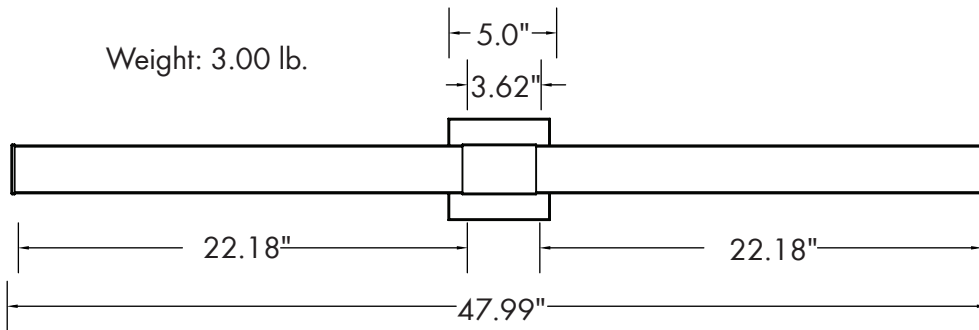

Lumen Output

- 2'/24W: 1,700lm
- 3'/30W: 2,200lm
- 4'/38W: 3,000lm

Warranty

- 5 Year Warranty
 See warranty documentation for more information.

ORDERING INFORMATION **EXAMPLE: MVR-24-24-C-BN**

Series	Size	Wattage	CCT	Finish
MVR	24 - 24" 36 - 36" 48 - 48"	24 - 24W 30 - 30W 38 - 38W	C - 2700K/3000K/3500K/4000K/5000K	BN - Brushed Nickel BK - Black

DIMENSIONS

LUMEN OUTPUT

SKU	Size (in)	Wattage (W)	Delivered Lumens (lm)	Efficacy (lm/W)
MVR-24-24-C-BN	24	24	1700	71
MVR-36-30-C-BN	36	30	2200	73
MVR-48-35-C-BN	48	38	3000	79