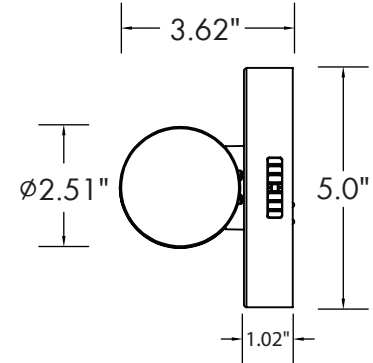

Lumen Output

- 2'/24W: 1,700lm
- 3'/30W: 2,200lm
- 4'/38W: 3,000lm

Warranty

- 5 Year Warranty
 See warranty documentation for more information.

ORDERING INFORMATION **EXAMPLE: MVR-24-24-C-BN**

Series	Size	Wattage	CCT	Finish
MVR	24 - 24" 36 - 36" 48 - 48"	24 - 24W 30 - 30W 38 - 38W	C - 2700K/3000K/3500K/4000K/5000K	BN - Brushed Nickel BK - Black

DIMENSIONS

LUMEN OUTPUT

SKU	Size (in)	Wattage (W)	Delivered Lumens (lm)	Efficacy (lm/W)
MVR-24-24-C-BN	24	24	1700	71
MVR-36-30-C-BN	36	30	2200	73
MVR-48-35-C-BN	48	38	3000	79