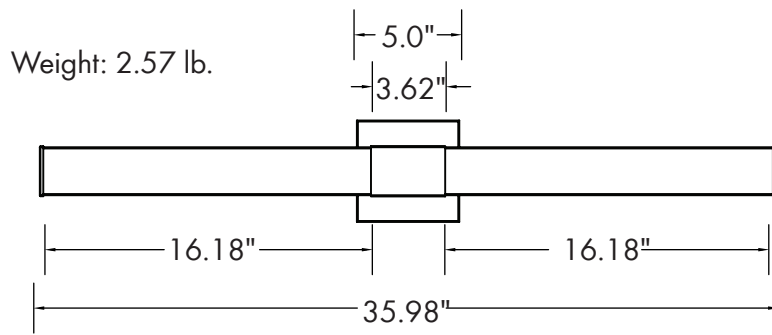

Lumen Output

- 2'/24W: 1,700lm
- 3'/30W: 2,200lm
- 4'/38W: 3,000lm

Warranty

- 5 Year Warranty
 See warranty documentation for more information.

ORDERING INFORMATION **EXAMPLE: MVR-24-24-C-BN**

Series	Size	Wattage	CCT	Finish
MVR	24 - 24" 36 - 36" 48 - 48"	24 - 24W 30 - 30W 38 - 38W	C - 2700K/3000K/3500K/4000K/5000K	BN - Brushed Nickel BK - Black

DIMENSIONS

LUMEN OUTPUT

SKU	Size (in)	Wattage (W)	Delivered Lumens (lm)	Efficacy (lm/W)
MVR-24-24-C-BN	24	24	1700	71
MVR-36-30-C-BN	36	30	2200	73
MVR-48-35-C-BN	48	38	3000	79