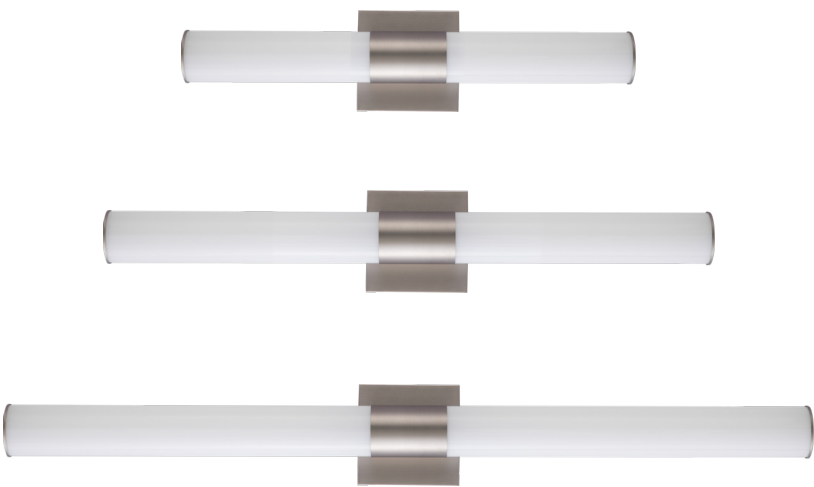

Date:	
Project Name:	
SKU #:	

Modern Vanity Round
Wall Mounted

APPLICATIONS

Bathroom, Bedroom, Dressing Room, Etc

FEATURES

- | | |
|---|--|
| <p>Construction</p> <ul style="list-style-type: none"> - Die-formed Cold-Rolled Steel - Powder Coated Paint | <p>Finish</p> <ul style="list-style-type: none"> - Brushed Nickel - Black |
| <p>Electrical & Technical</p> <ul style="list-style-type: none"> - Input Voltage: 120V - Input Frequency: 60Hz - Projected L70 > 50,000 hrs - PF: >0.9 - CRI: >90 - THD: <20% - CCT Selectable: 2700K/ 3000K/ 3500K/4000K/5000K - Operating Temp.: -4°F ~ 104°F - Damp Location Rated | <p>Optical</p> <ul style="list-style-type: none"> - Acrylic Diffuser - 150° Beam Angle <p>Installation/Mounting</p> <ul style="list-style-type: none"> - Wall Mounted |
| <p>Controls</p> <ul style="list-style-type: none"> - Triac Dimming | <p>Compliance</p> <ul style="list-style-type: none"> - JA8 TITLE 24 Compliant |

Dimmer Compatibility List:

Leviton: 6633-P, 6631-L, 6681, 6613-P, IPI06-1LZ, VPE06, IPE04-1LZ, 6674, 6615-P, 6672
 Lutron: S-600, 153P, 6633-P, RRD-10ND, DVCL-153P, AY-600P, CTCL-153P, S-600P, TGCL-153P, S603PG, LGCL-153PL, LG-600P, MA-600, D-600P, D-600PH-DK, MACL-153M, CTELV-303P, DV-600P, DV600P, SELV-300P, VTELV-600M-B, SCL-153P, DVELV-303P, NLV-600, RRD-6NA-WH, MAELV-600-WH, PD-6WCL-WH, DVLV-600P
 Legrand: LS603PWV, RHCL453P, RH703P, ADPD703H

Lumen Output

- 2'/24W: 1,700lm
- 3'/30W: 2,200lm
- 4'/38W: 3,000lm

Warranty

- 5 Year Warranty
 See warranty documentation for more information.

ORDERING INFORMATION **EXAMPLE: MVR-24-24-C-BN**

Series	Size	Wattage	CCT	Finish
MVR	24 - 24" 36 - 36" 48 - 48"	24 - 24W 30 - 30W 38 - 38W	C - 2700K/3000K/3500K/4000K/5000K	BN - Brushed Nickel BK - Black

DIMENSIONS

LUMEN OUTPUT

SKU	Size (in)	Wattage (W)	Delivered Lumens (lm)	Efficacy (lm/W)
MVR-24-24-C-BN	24	24	1700	71
MVR-36-30-C-BN	36	30	2200	73
MVR-48-35-C-BN	48	38	3000	79