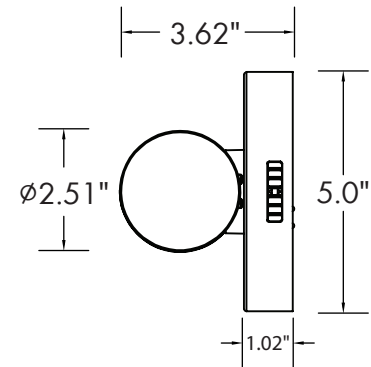

Lumen Output
• 2'/24W: 1,700lm
• 3'/30W: 2,200lm
• 4'/38W: 3,000lm

Warranty
- 5 Year Warranty
See warranty documentation for more information.

ORDERING INFORMATION **EXAMPLE: MVR-24-24-C-BN**

Series	Size	Wattage	CCT	Finish
MVR	24 - 24" 36 - 36" 48 - 48"	24 - 24W 30 - 30W 38 - 38W	C - 2700K/3000K/3500K/4000K/5000K	BN - Brushed Nickel BK - Black

DIMENSIONS

Weight: 2.13 lb.

Weight: 2.57 lb.

Weight: 3.00 lb.

LUMEN OUTPUT

SKU	Size (in)	Wattage (W)	Delivered Lumens (lm)	Efficacy (lm/W)
MVR-24-24-C-BN	24	24	1700	71
MVR-36-30-C-BN	36	30	2200	73
MVR-48-35-C-BN	48	38	3000	79