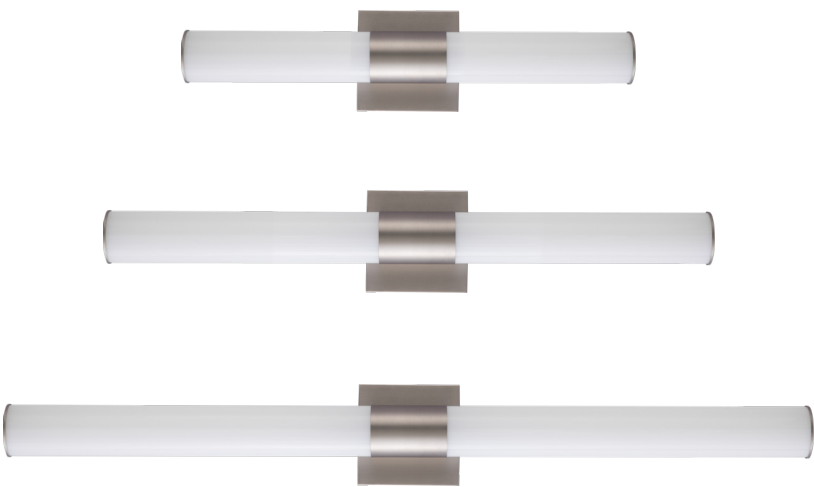

Date:	
Project Name:	
SKU #:	

Modern Vanity Round
Wall Mounted

APPLICATIONS

Bathroom, Bedroom, Dressing Room, Etc

FEATURES

Construction
- Die-formed Cold-Rolled Steel
- Powder Coated Paint

Finish
- Brushed Nickel
- Black

Installation/Mounting
- Wall Mounted

Controls
- Triac Dimming

Compliance
- JA8 TITLE 24 Compliant

Dimmer Compatibility List:
Leviton: 6633-P, 6631-L, 6681, 6613-P, IPI06-1LZ, VPE06, IPE04-1LZ, 6674, 6615-P, 6672
Lutron: S-600, 153P, 6633-P, RRD-10ND, DVCL-153P, AY-600P, CTCL-153P, S-600P, TGCL-153P, S603PG, LGCL-153PL, LG-600P, MA-600, D-600P, D-600PH-DK
MACL-153M, CTELV-303P, DV-600P, DV600P, SELV-300P, VTELV-600M-B, SCL-153P, DVELV-303P, NLV-600, RRD-6NA-WH, MAELV-600-WH, PD-6WCL-WH, DVLV-600P
Legrand: LS603PWV, RHCL453P, RH703P, ADPD703H

Lumen Output
• 2'/24W: 1,700lm
• 3'/30W: 2,200lm
• 4'/38W: 3,000lm

Warranty
- 5 Year Warranty
See warranty documentation for more information.

ORDERING INFORMATION **EXAMPLE: MVR-24-24-C-BN**

Series	Size	Wattage	CCT	Finish
MVR	24 - 24" 36 - 36" 48 - 48"	24 - 24W 30 - 30W 38 - 38W	C - 2700K/3000K/3500K/4000K/5000K	BN - Brushed Nickel BK - Black

DIMENSIONS

Weight: 2.13 lb.

Weight: 2.57 lb.

Weight: 3.00 lb.

LUMEN OUTPUT

SKU	Size (in)	Wattage (W)	Delivered Lumens (lm)	Efficacy (lm/W)
MVR-24-24-C-BN	24	24	1700	71
MVR-36-30-C-BN	36	30	2200	73
MVR-48-35-C-BN	48	38	3000	79