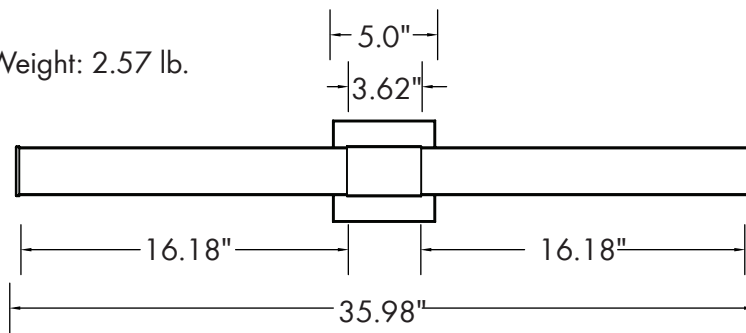

Lumen Output
• 2'/24W: 1,700lm
• 3'/30W: 2,200lm
• 4'/38W: 3,000lm

Warranty
- 5 Year Warranty
See warranty documentation for more information.

ORDERING INFORMATION **EXAMPLE: MVR-24-24-C-BN**

Series	Size	Wattage	CCT	Finish
MVR	24 - 24" 36 - 36" 48 - 48"	24 - 24W 30 - 30W 38 - 38W	C - 2700K/3000K/3500K/4000K/5000K	BN - Brushed Nickel BK - Black

DIMENSIONS

Weight: 2.13 lb.

Weight: 2.57 lb.

Weight: 3.00 lb.

LUMEN OUTPUT

SKU	Size (in)	Wattage (W)	Delivered Lumens (lm)	Efficacy (lm/W)
MVR-24-24-C-BN	24	24	1700	71
MVR-36-30-C-BN	36	30	2200	73
MVR-48-35-C-BN	48	38	3000	79