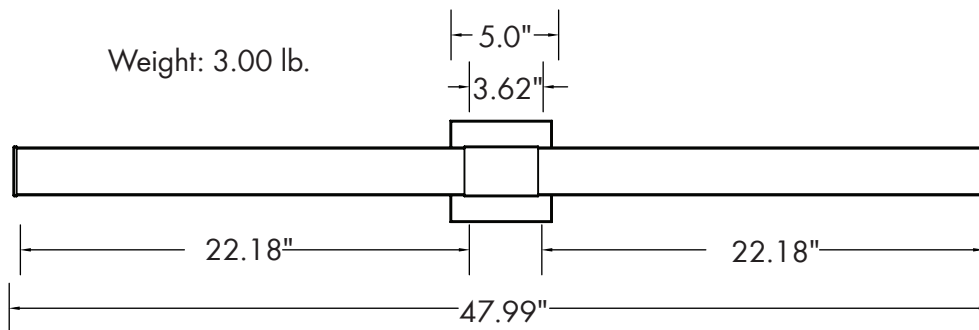

Lumen Output
• 2'/24W: 1,700lm
• 3'/30W: 2,200lm
• 4'/38W: 3,000lm

Warranty
- 5 Year Warranty
See warranty documentation for more information.

ORDERING INFORMATION **EXAMPLE: MVR-24-24-C-BN**

Series	Size	Wattage	CCT	Finish
MVR	24 - 24" 36 - 36" 48 - 48"	24 - 24W 30 - 30W 38 - 38W	C - 2700K/3000K/3500K/4000K/5000K	BN - Brushed Nickel BK - Black

DIMENSIONS

Weight: 2.13 lb.

Weight: 2.57 lb.

Weight: 3.00 lb.

LUMEN OUTPUT

SKU	Size (in)	Wattage (W)	Delivered Lumens (lm)	Efficacy (lm/W)
MVR-24-24-C-BN	24	24	1700	71
MVR-36-30-C-BN	36	30	2200	73
MVR-48-35-C-BN	48	38	3000	79