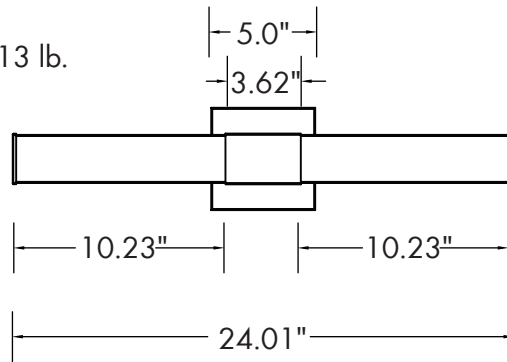

Lumen Output
• 2'/24W: 1,700lm
• 3'/30W: 2,200lm
• 4'/38W: 3,000lm

Warranty
- 5 Year Warranty
See warranty documentation for more information.

ORDERING INFORMATION **EXAMPLE: MVR-24-24-C-BN**

Series	Size	Wattage	CCT	Finish
MVR	24 - 24" 36 - 36" 48 - 48"	24 - 24W 30 - 30W 38 - 38W	C - 2700K/3000K/3500K/4000K/5000K	BN - Brushed Nickel BK - Black

DIMENSIONS

Weight: 2.13 lb.

Weight: 2.57 lb.

Weight: 3.00 lb.

LUMEN OUTPUT

SKU	Size (in)	Wattage (W)	Delivered Lumens (lm)	Efficacy (lm/W)
MVR-24-24-C-BN	24	24	1700	71
MVR-36-30-C-BN	36	30	2200	73
MVR-48-35-C-BN	48	38	3000	79