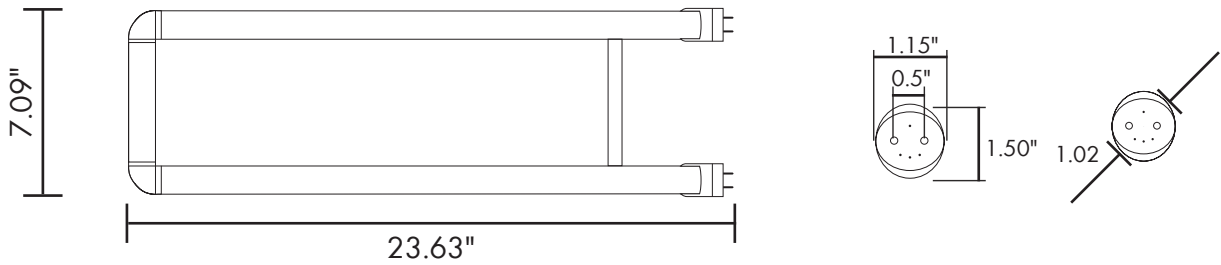

DIMENSIONS

Weight: 0.79 lb.

LUMEN OUTPUT

SKU	Size (ft)	Wattage (W)	Delivered Lumens (lm)	Efficacy (lm/W)
832115-40-B-F	2	15	1950	130

BALLAST FACTOR

		Bare Lamp	Low Ballast Factor (0.78)	Normal Ballast Factor (0.88)	High Ballast Factor (1.10)
2'	Wattage	15W	16.5	17.5W	20.5W
	Lumen	1950	2069	2180	2560

ACCESSORIES